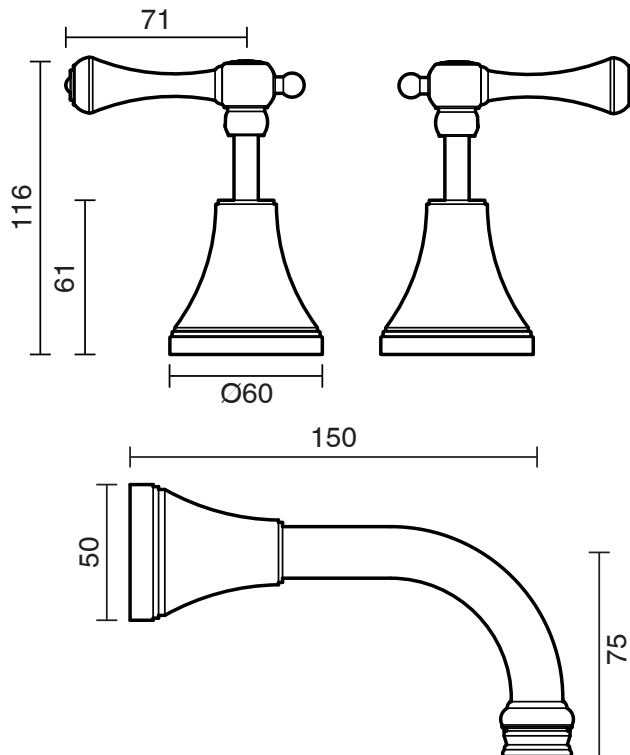

KADO

Kado Era Wall Bath Set 150mm Lever Handle Chrome

9507598

SPECIFICATIONS

Recommended Use	Domestic, Hotel & Commercial
Colour	Chrome
Finish	Polished
Material	DR Brass
Recommended Pressure Range	150 - 500 kPa
Maximum Continuous Working Temperature	80 deg C
Suitable for Storage Tank Hot Water	Yes
Suitable for Continuous Flow Hot Water	Yes
Suitable for Gravity Feed Hot Water	No

WARRANTY

Warranty - Domestic Use	10 Years
Spare Parts & Labour	12 Months

Please refer to Warranty Page for full Terms and Conditions

Dimensions are nominal measurements only.

CLEANING RECOMMENDATIONS:

We recommend the use of soapy water or approved cleaners. This product should not be cleaned with abrasive materials. Damage caused by any improper treatment is not covered by the product warranty. Refer to Warranty Conditions

Disclaimer: Products in this specification manual must by regulation be installed by licensed and registered trade people. The manufacturer/distributor reserves the right to vary specifications or delete models from their range without prior notification. Dimensions are nominal measurements only. Dimensions and set-outs listed are correct at time of publication however the manufacturer/distributor takes no responsibility for printing errors.

Published 12/10/2023

To see the complete Kado range go to www.reece.com.au