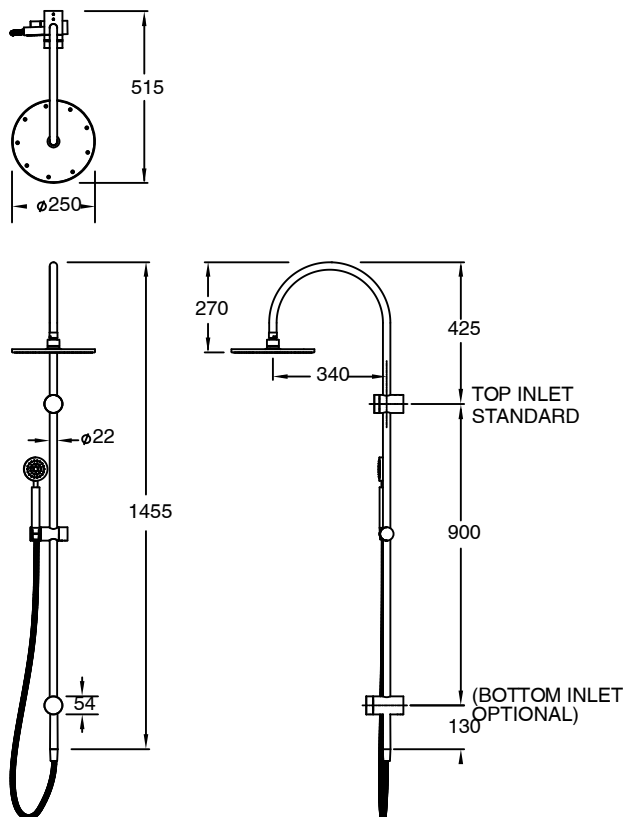

## Milli Pure Twin Rail Shower 250mm Curved Brushed Nickel (3 Star)

4202231

| SPECIFICATIONS   |                              |
|--|------------------------------|
| Recommended Use  | Domestic, Hotel & Commercial |
| Colour   | Brushed Nickel               |
| Material   | DR Brass                     |
| Recommended Pressure Range   | 300 - 500 kPa                |
| Maximum Continuous Working Pressure                                | 500 kPa                      |
| Maximum Continuous Working Temperature                             | 65 deg C                     |
| Suitable for Storage Tank Hot Water                                | Yes                          |
| Suitable for Continuous Flow Hot Water                             | Yes                          |
| Suitable for Gravity Feed Hot Water                                | No                           |
| WARRANTY   |                              |
| Warranty - Domestic Use  | 15 Years                     |
| Spare Parts & Labour   | 12 Months                    |
| <i>Please refer to Warranty Page for full Terms and Conditions</i> |                              |

Dimensions are nominal measurements only.