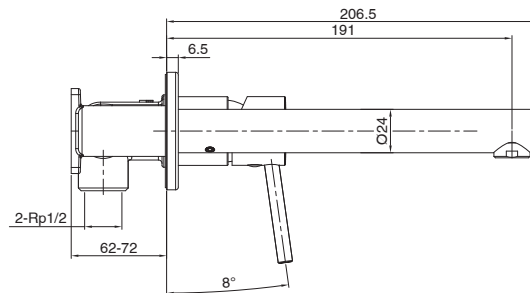

Dimensions are nominal measurements only.

CLEANING RECOMMENDATIONS:

We recommend the use of soapy water or approved cleaners. This product should not be cleaned with abrasive materials. Damage caused by any improper treatment is not covered by the product warranty. Refer to Warranty Conditions

Disclaimer: Products in this specification manual must by regulation be installed by licensed and registered trade people. The manufacturer/distributor reserves the right to vary specifications or delete models from their range without prior notification. Dimensions are nominal measurements only. Dimensions and set-outs listed are correct at time of publication however the manufacturer/distributor takes no responsibility for printing errors.

Published 28/03/2024

To see the complete Mizu range go to
www.reece.com.au

WaterMark
AS/NZS 3718
WM-022094