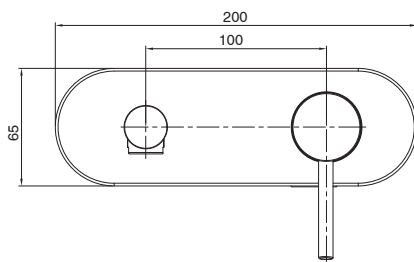

Dimensions are nominal measurements only.

CLEANING RECOMMENDATIONS:

We recommend the use of soapy water or approved cleaners. This product should not be cleaned with abrasive materials. Damage caused by any improper treatment is not covered by the product warranty. Refer to Warranty Conditions

Disclaimer: Products in this specification manual must by regulation be installed by licensed and registered trade people. The manufacturer/distributor reserves the right to vary specifications or delete models from their range without prior notification. Dimensions are nominal measurements only. Dimensions and set-outs listed are correct at time of publication however the manufacturer/distributor takes no responsibility for printing errors.

Published 28/03/2024

To see the complete Mizu range go to
www.reece.com.au

WaterMark
AS/NZS 3718
WM-022094