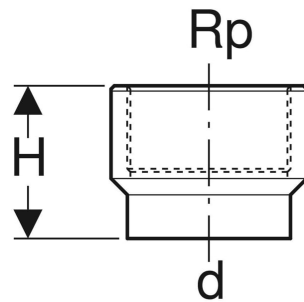

Geberit HDPE adapter with female thread

Example image

CHARACTERISTICS

- With support ring made of chrome nickel steel
- UV-resistant

TECHNICAL DATA

Product material PE-HD

Art. no.	Reece no.	DN	d, ø mm	Rp "	H cm
360.721.16.1	1433157	40	40	1	5.5
361.723.16.1	1430792	50	50	1 1/2	6
363.724.16.1	1430793	56	56	2	6.5
364.724.16.1	1430794	60	63	2	7
365.725.16.1	1430795	70	75	2 1/2	7