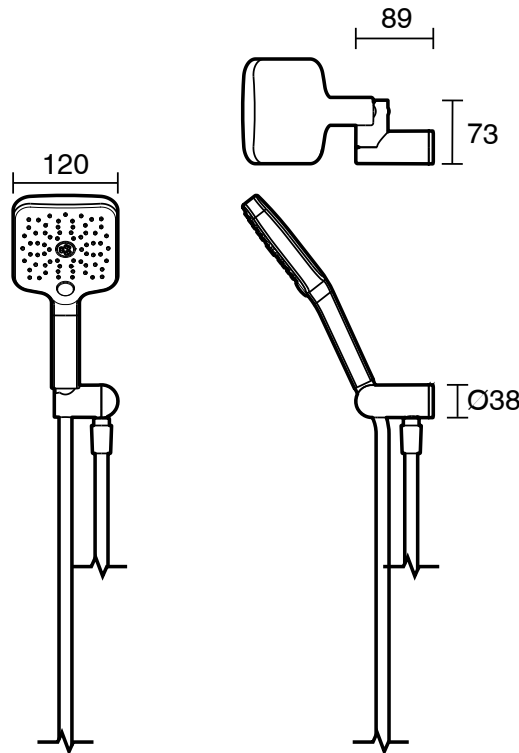

mizu

Mizu Soothe Handshower with Water Inlet Wall Bracket Brushed Gunmetal (5 Star)

4201027

SPECIFICATIONS	
Recommended Use	Domestic;Commercial;Hotel
Colour Finish	Brushed Gunmetal
Max Continuous Working Pressure (kPa)	500
Max Continuous Working Temperature (deg C)	65
WARRANTY	
Warranty - Domestic Use (Years)	10
Spare Parts & Labour (Years)	1
<i>Please refer to Warranty Page for full Terms and Conditions</i>	

Disclaimer: Products in this specification manual must by regulation be installed by licensed and registered trade people. The manufacturer/distributor reserves the right to vary specifications or delete models from their range without prior notification. Dimensions are nominal measurements only. Dimensions and set-outs listed are correct at time of publication however the manufacturer/distributor takes no responsibility for printing errors.