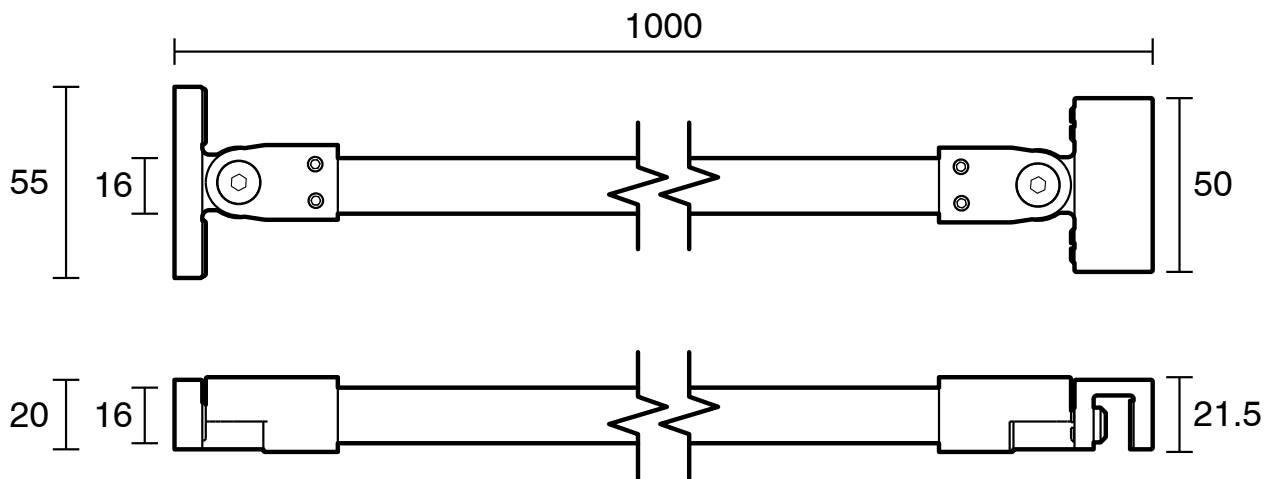

KADO

Kado Lux Shower Screen Support Bar 1000mm Matte Black

1705971

SPECIFICATIONS	
Recommended Use	Domestic;Commercial;Hotel
Colour Finish	Matte Black
Primary Material	Stainless Steel
WARRANTY	
Warranty - Domestic Use (Years)	7
Spare Parts & Labour (Years)	1
<i>Please refer to Warranty Page for full Terms and Conditions</i>	

Disclaimer: Products in this specification manual must by regulation be installed by licensed and registered trade people. The manufacturer/distributor reserves the right to vary specifications or delete models from their range without prior notification. Dimensions are nominal measurements only. Dimensions and set-outs listed are correct at time of publication however the manufacturer/distributor takes no responsibility for printing errors.