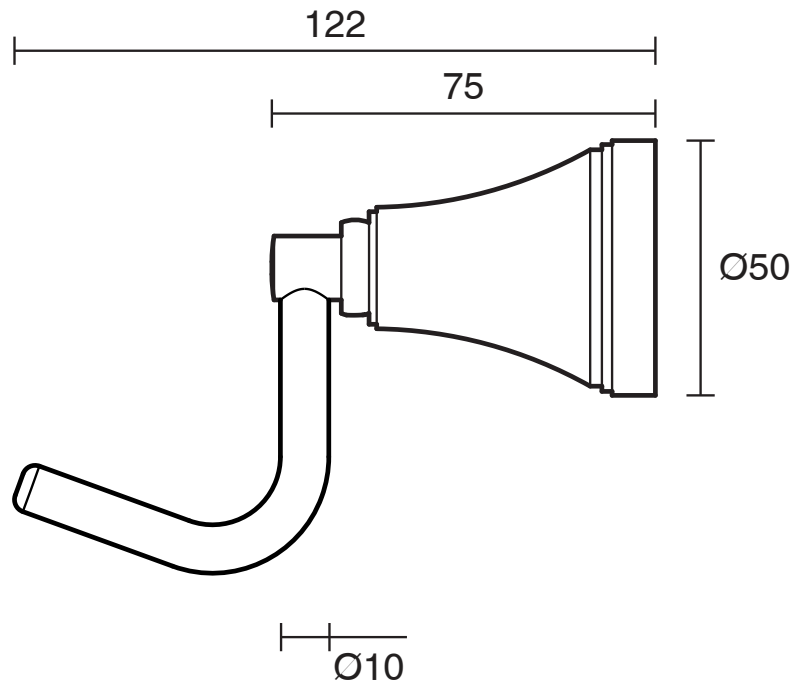

KADO

Kado Era Robe Hook Brushed Nickel

9512122

SPECIFICATIONS	
Recommended Use	Domestic, Hotel & Commercial
Colour	Brushed Nickel
Material	Zinc/Steel
WARRANTY	
Replacement Only - Domestic Use	10 Years
Parts Replacement Only	12 Months
<i>Please refer to Warranty Page for full Terms and Conditions</i>	