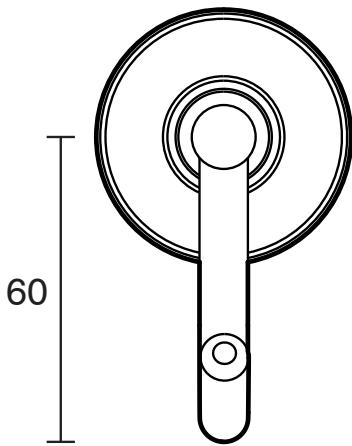

KADO

Kado Era Robe Hook Brushed Nickel

9512122

SPECIFICATIONS	
Recommended Use	Domestic, Hotel & Commercial
Colour	Brushed Nickel
Material	Zinc/Steel
WARRANTY	
Replacement Only - Domestic Use	10 Years
Parts Replacement Only	12 Months
<i>Please refer to Warranty Page for full Terms and Conditions</i>	