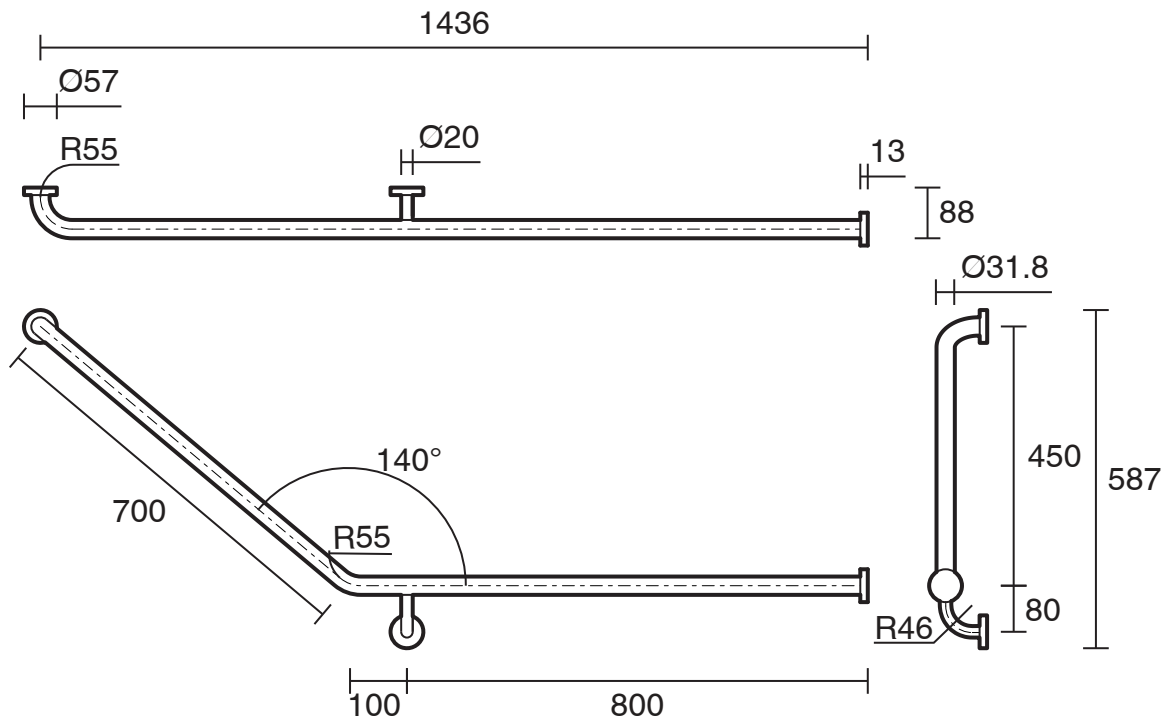

Mobi 900 x 700mm x 140 Degree Right Hand Corner Grab Rail Satin Stainless Steel

9501875

SPECIFICATIONS

Recommended Use	Domestic;Hotel;Commercial
Material	Stainless Steel 304
Colour	Satin Stainless Steel
Mounting	Wall

WARRANTY

Warranty - Domestic Use (Years)	7
Spare Parts & Labour (Years)	1

Please refer to Warranty Page for full Terms and Conditions

Dimensions are nominal measurements only.

CLEANING RECOMMENDATIONS:

We recommend the use of soapy water or approved cleaners. This product should not be cleaned with abrasive materials. Damage caused by any improper treatment is not covered by the product warranty. Refer to Warranty Conditions

Disclaimer: Products in this specification manual must by regulation be installed by licensed and registered trade people. The manufacturer/distributor reserves the right to vary specifications or delete models from their range without prior notification. Dimensions are nominal measurements only. Dimensions and set-outs listed are correct at time of publication however the manufacturer/distributor takes no responsibility for printing errors.

Published 25/03/2025

To see the complete Mobi range go to www.reece.com.au