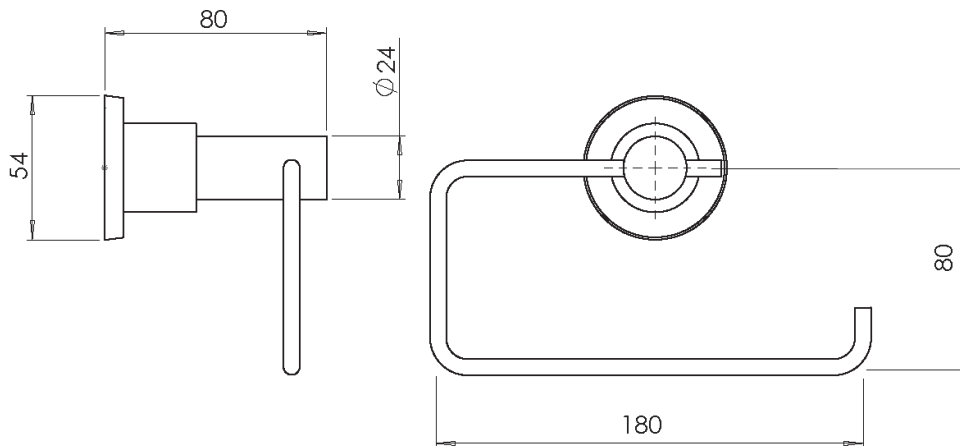

Phoenix Gen X Guest Towel Holder Chrome

274283

SPECIFICATIONS

Recommended Use	Domestic;Hotel;Commercial
Colour Finish	Polished Chrome
Primary Material	Brass

WARRANTY

Replacement Only - Domestic Use (Years)	7
Parts Replacement Only (Years)	1

Please refer to Warranty Page for full Terms and Conditions

Dimensions are nominal measurements only.

CLEANING RECOMMENDATIONS:

We recommend the use of soapy water or approved cleaners. This product should not be cleaned with abrasive materials. Damage caused by any improper treatment is not covered by the product warranty. Refer to Warranty Conditions

Disclaimer: Products in this specification manual must by regulation be installed by licensed and registered trade people. The manufacturer/distributor reserves the right to vary specifications or delete models from their range without prior notification. Dimensions are nominal measurements only. Dimensions and set-outs listed are correct at time of publication however the manufacturer/distributor takes no responsibility for printing errors.

Published 12/03/2025

To see the complete Phoenix range go to www.reece.com.au