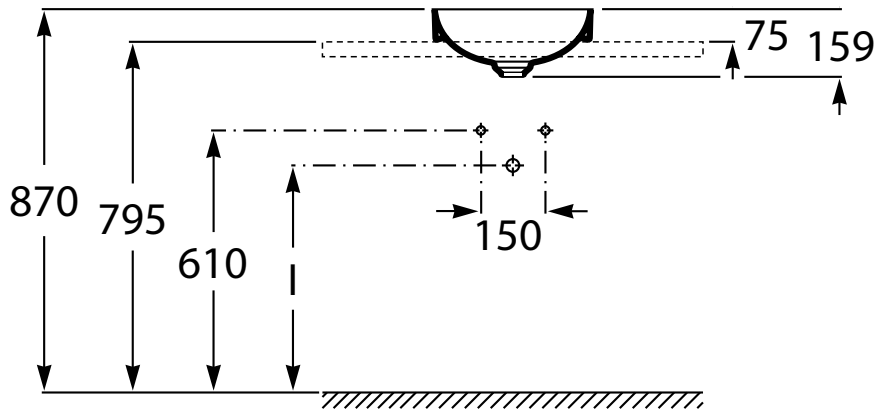

Roca Inspira Round Semi Inset Basin 370mm x 370mm

INSTALLATION INSTRUCTIONS

Roca Inspira Round Semi Inset Basin 370mm x 370mm

INSTALLATION INSTRUCTIONS

Recommended tap placement only.
Specific dimensions apply for Tap selected.