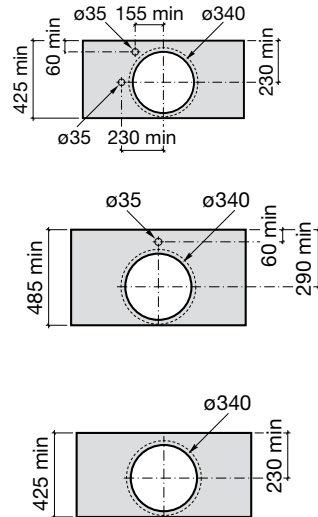

Roca Inspira Round Semi Inset Basin 370mm x 370mm

INSTALLATION INSTRUCTIONS

Roca Inspira Round Semi Inset Basin 370mm x 370mm

INSTALLATION INSTRUCTIONS

Recommended tap placement only.
Specific dimensions apply for Tap selected.