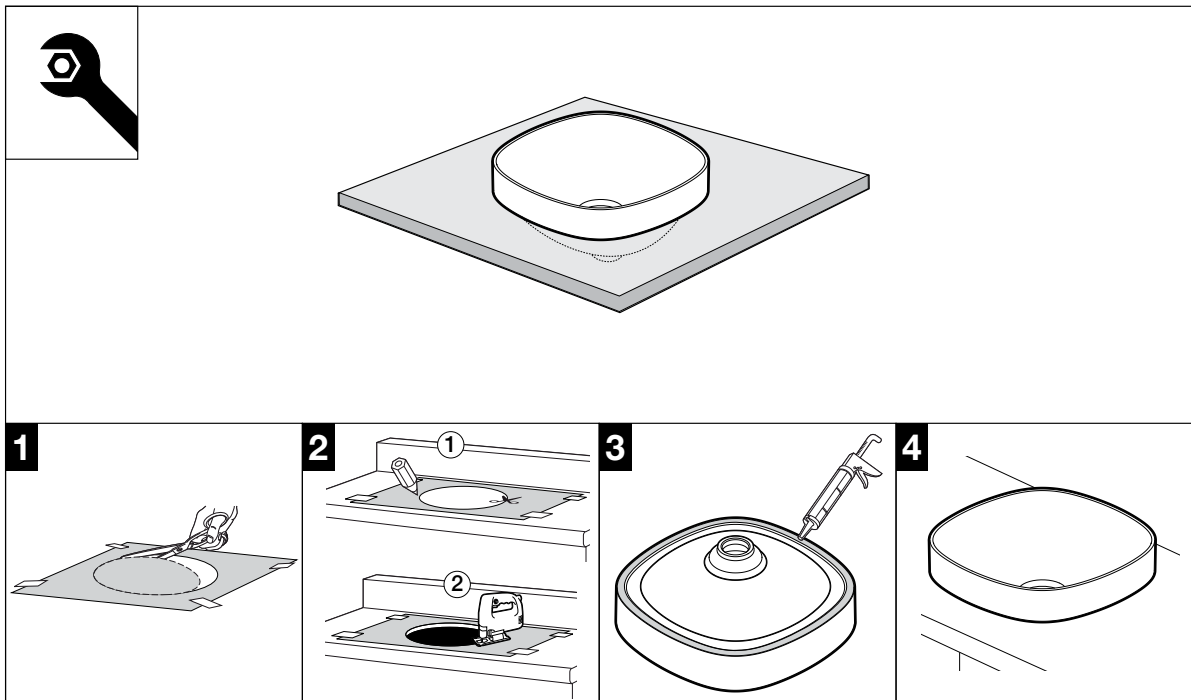

Roca Inspira Round Semi Inset Basin 370mm x 370mm

INSTALLATION INSTRUCTIONS

Roca Inspira Round Semi Inset Basin 370mm x 370mm

INSTALLATION INSTRUCTIONS

Recommended tap placement only.
Specific dimensions apply for Tap selected.