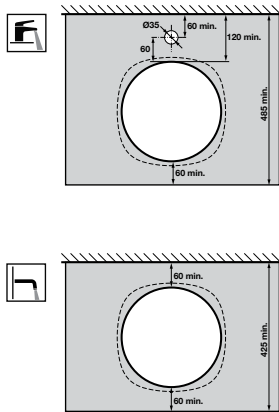

Roca Inspira Round Semi Inset Basin 370mm x 370mm

INSTALLATION INSTRUCTIONS

Roca Inspira Round Semi Inset Basin 370mm x 370mm

INSTALLATION INSTRUCTIONS

Recommended tap placement only.
Specific dimensions apply for Tap selected.