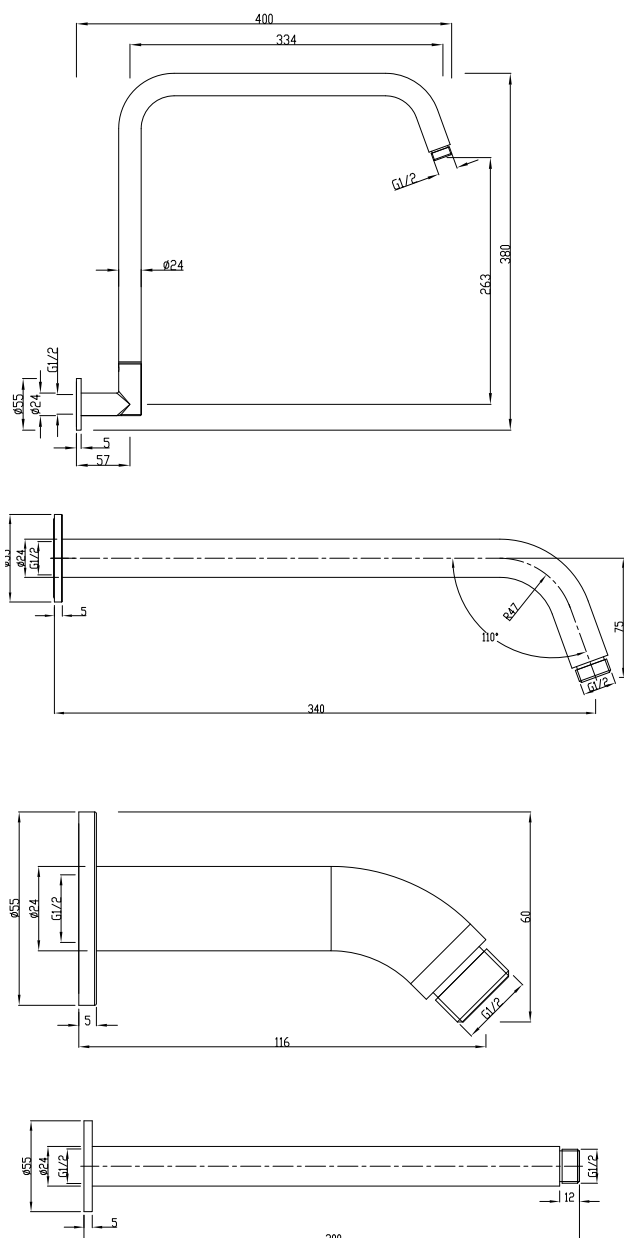

## DRIFT SHOWER ARMS

To see the complete Mizu range go to [www.reece.com.au/bathrooms](http://www.reece.com.au/bathrooms)

Dimensions are nominal measurements only.

### SPECIFICATIONS

<b>Recommended use</b>	Domestic, Hotel and Commercial
<b>Colour</b>	Black
<b>Available length</b>	Gooseneck Arm: 400mm reach, 380mm high Straight Arm: 343mm long Dropper: 116mm long Ceiling Arm: 300mm high
<b>Standards</b>	AS/NZS 3718