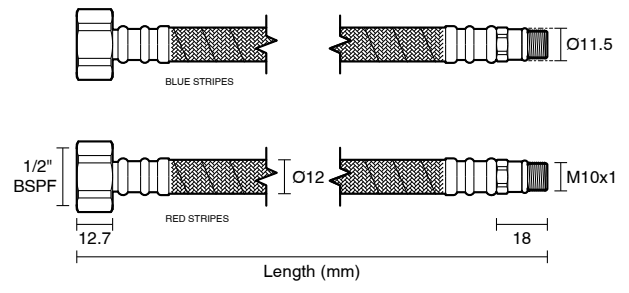

Performa Mixer Tails Hot & Cold Stainless Steel Low-Temp Lead Free

Don't risk it, use a licensed plumber.™