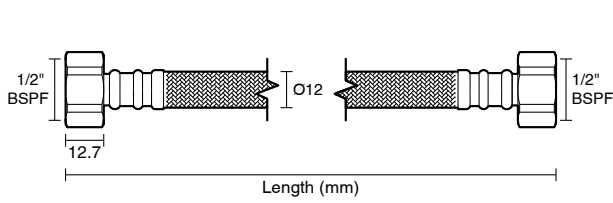

# Dura PEX Flex Hose Water Stainless Steel Low-Temp Lead Free

SPECIFICATIONS	
<b>Application</b>	General hot and cold water applications (above ground)
<b>Features</b>	Female hex rubber cone seal
<b>Working Pressure</b>	1400 kPa
<b>Temperature Range</b>	5 deg C to 70 deg C
<b>Materials</b>	<p><b>Hose Inner Material</b> - Cross-linked polyethylene (PEX) tube</p> <p><b>Outer Braid</b> - Stainless Steel</p> <p><b>End Fittings</b> - DR Brass</p> <p><b>Ferrules</b> - Lead Free Brass</p>
<b>Standards</b>	AS/NZS 3499
<b>Watermark</b>	WMKA20101

# Dura PEX Flex Hose Water Stainless Steel Low-Temp Lead Free

DIMENSIONS				
Product Code	Product Description	Size (inch)	Length (mm)	Inside Diameter (mm)
9512534	Dura Pex Flex Hose Water 150mm Stainless Steel Low-Temp Lead Free	1/2	150	12
9512535	Dura Pex Flex Hose Water 225mm Stainless Steel Low-Temp Lead Free	1/2	225	12
9512536	Dura Pex Flex Hose Water 300mm Stainless Steel Low-Temp Lead Free	1/2	300	12
9512537	Dura Pex Flex Hose Water 450mm Stainless Steel Low-Temp Lead Free	1/2	450	12
9512538	Dura Pex Flex Hose Water 600mm Stainless Steel Low-Temp Lead Free	1/2	600	12
9512539	Dura Pex Flex Hose Water 1000mm Stainless Steel Low-Temp Lead Free	1/2	1000	12
9512540	Dura Pex Flex Hose Water 1500mm Stainless Steel Low-Temp Lead Free	1/2	1500	12
9512541	Dura Pex Flex Hose Water with Elbow 225mm Stainless Steel Low-Temp Lead Free	1/2	225	12
9512542	Dura Pex Flex Hose Water with Elbow 300mm Stainless Steel Low-Temp Lead Free	1/2	300	12
9512543	Dura Pex Flex Hose Water with Elbow 450mm Stainless Steel Low-Temp Lead Free	1/2	450	12
9512544	Dura Pex Flex Hose Water with Elbow 600mm Stainless Steel Low-Temp Lead Free	1/2	600	12
9512545	Performa Mixer Tap Extension Hose 150mm Stainless Steel Low-Temp Lead Free	1/2	150	12
9512546	Performa Mixer Tap Extension Hose 250mm Stainless Steel Low-Temp Lead Free	1/2	250	12
9512547	Performa Mixer Tails Hot & Cold Stainless Steel Low-Temp Lead Free	1/2	300	12