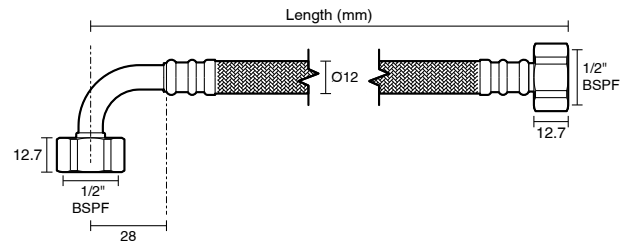

Dura Pex Flex Hose Water with Elbow Stainless Steel Low-Temp Lead Free