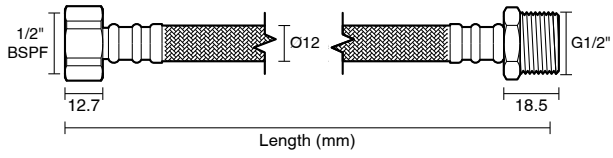

Performa Mixer Tap Extension Hose Stainless Steel Low-Temp Lead Free