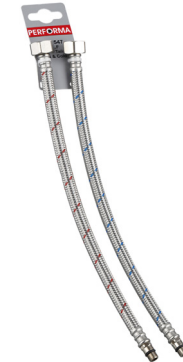

# Dura PEX Flex Hose Water Stainless Steel Low-Temp Lead Free

SPECIFICATIONS	
<b>Application</b>	General hot and cold water applications (above ground)
<b>Features</b>	Female hex rubber cone seal
<b>Working Pressure</b>	1400 kPa
<b>Temperature Range</b>	5 deg C to 70 deg C
<b>Materials</b>	<p><b>Hose Inner Material</b> - Cross-linked polyethylene (PEX) tube</p> <p><b>Outer Braid</b> - Stainless Steel</p> <p><b>End Fittings</b> - DR Brass</p> <p><b>Ferrules</b> - Lead Free Brass</p>
<b>Standards</b>	AS/NZS 3499
<b>Watermark</b>	WMKA20101

Dura Pex Flex Hose Water Stainless Steel Low-Temp Lead Free

Performa Mixer Tap Extension Hose Stainless Steel Low-Temp Lead Free

Dura Pex Flex Hose Water with Elbow Stainless Steel Low-Temp Lead Free

Performa Mixer Tails Hot & Cold Stainless Steel Low-Temp Lead Free

## Dura PEX Flex Hose Water Stainless Steel Low-Temp Lead Free