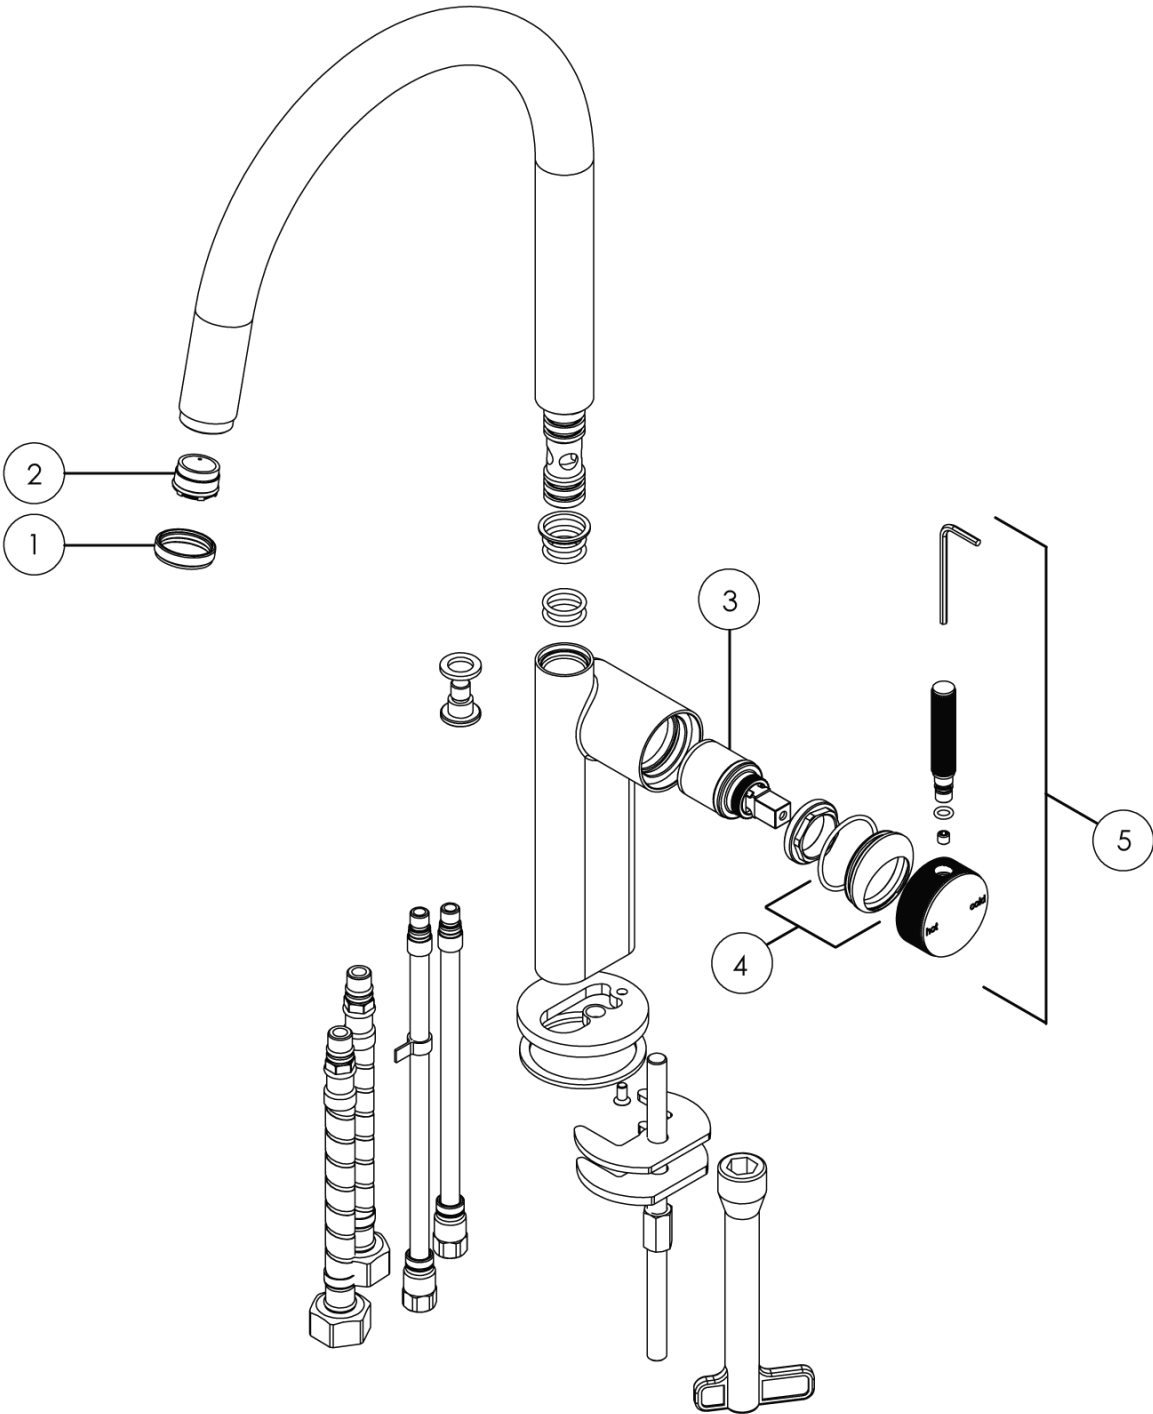

**Milli Etch Gooseneck Sink Mixer Brushed Gold (5 Star)**

**21885**

No.	Description	Code
1.	Milli Etch Sink Outlet Knurled Retainer	29842
2.	NEOPERL CACHE TJ COINSLLOT 1.75 GPM	43.2261.45000
3.	Geann GN-25P-D2-3	40399
4.	Mill Etch Sink Mixer Dome Assy	29982
5.	Milli Etch Side Leve Handle	29770