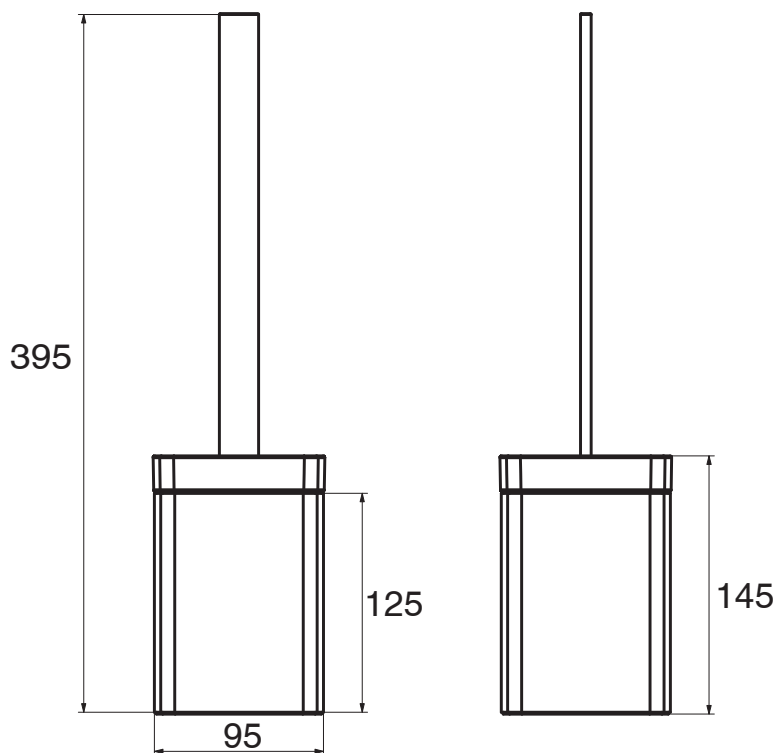

Milli Glance Toilet Brush Set Black

9503900

SPECIFICATIONS

Recommended Use	Domestic, Hotel & Commercial
Colour	Matte Black / Glass

WARRANTY

Replacement Only - Domestic Use 15 Years

Please refer to Warranty Page for full Terms and Conditions

Disclaimer: Products in this specification manual must by regulation be installed by licensed and registered trade people. The manufacturer/distributor reserves the right to vary specifications or delete models from their range without prior notification. Dimensions are nominal measurements only. Dimensions and set-outs listed are correct at time of publication however the manufacturer/distributor takes no responsibility for printing errors.