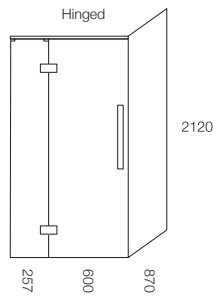

Published 25/09/18

Glacier 2 Sided Hinged Shower System 900 x 900

LH BASE

SCREEN OPTIONS

Screens are reversible

RH BASE

SCREEN OPTIONS

Screens are reversible

Dimensions are nominal measurements only.

Glacier 2 Sided Hinged Shower System 1000 x 1000

LH BASE

SCREEN OPTIONS

Screens are reversible

RH BASE

SCREEN OPTIONS

Screens are reversible

Dimensions are nominal measurements only.

Glacier 2 Sided Hinged Shower System 1200 x 900

LH BASE

SCREEN OPTIONS

RH BASE

SCREEN OPTIONS

Glacier 2 Sided Hinged Shower System 1200 x 1000

LH BASE