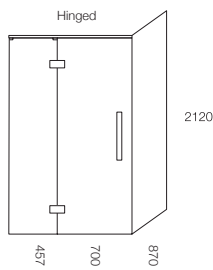

Dimensions are nominal measurements only.

Glacier 2 Sided Hinged Shower System 1000 x 1000

LH BASE

SCREEN OPTIONS

Screens are reversible

RH BASE

SCREEN OPTIONS

Screens are reversible

Dimensions are nominal measurements only.

Glacier 2 Sided Hinged Shower System 1200 x 900

LH BASE

SCREEN OPTIONS

RH BASE

SCREEN OPTIONS

Glacier 2 Sided Hinged Shower System 1200 x 1000

LH BASE

SCREEN OPTIONS

RH BASE

SCREEN OPTIONS

Glacier 2 Sided Hinged Shower System 1400 x 1000

LH BASE

SCREEN OPTIONS

RH BASE

SCREEN OPTIONS