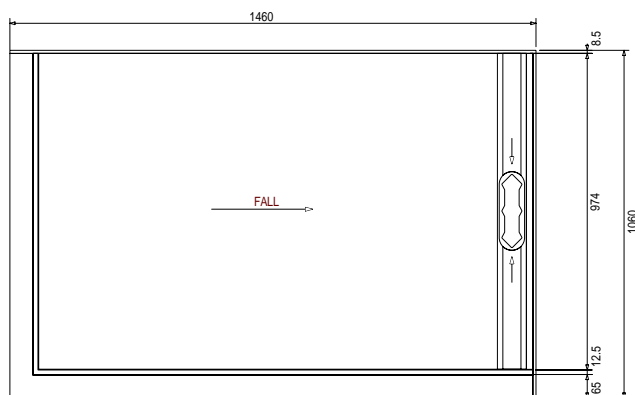

Dimensions are nominal measurements only.

Glacier 2 Sided Hinged Shower System 1000 x 1000

LH BASE

SCREEN OPTIONS

Screens are reversible

RH BASE

SCREEN OPTIONS

Screens are reversible

Dimensions are nominal measurements only.

Glacier 2 Sided Hinged Shower System 1200 x 900

LH BASE

SCREEN OPTIONS

RH BASE

SCREEN OPTIONS

Glacier 2 Sided Hinged Shower System 1200 x 1000

LH BASE

SCREEN OPTIONS

RH BASE

SCREEN OPTIONS

Glacier 2 Sided Hinged Shower System 1400 x 1000

LH BASE

SCREEN OPTIONS

RH BASE

SCREEN OPTIONS