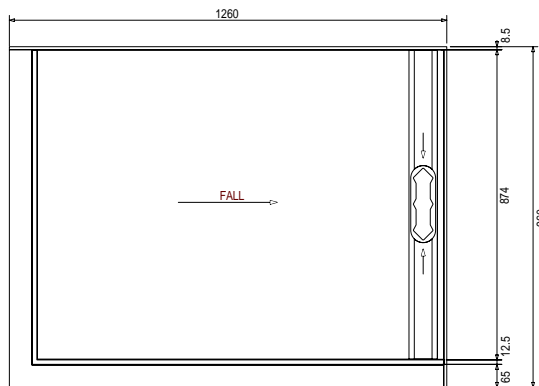

Dimensions are nominal measurements only.

Glacier 2 Sided Hinged Shower System 1000 x 1000

LH BASE

SCREEN OPTIONS

Screens are reversible

RH BASE

SCREEN OPTIONS

Screens are reversible

Dimensions are nominal measurements only.

Glacier 2 Sided Hinged Shower System 1200 x 900

LH BASE

SCREEN OPTIONS

RH BASE

SCREEN OPTIONS

Glacier 2 Sided Hinged Shower System 1200 x 1000

LH BASE