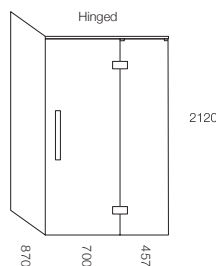

Dimensions are nominal measurements only.

Glacier 2 Sided Hinged Shower System 1000 x 1000

LH BASE

SCREEN OPTIONS

Screens are reversible

RH BASE

SCREEN OPTIONS

Screens are reversible

Dimensions are nominal measurements only.

Glacier 2 Sided Hinged Shower System 1200 x 900

LH BASE

SCREEN OPTIONS

RH BASE

SCREEN OPTIONS

Glacier 2 Sided Hinged Shower System 1200 x 1000

LH BASE

SCREEN OPTIONS

RH BASE

SCREEN OPTIONS

Glacier 2 Sided Hinged Shower System 1400 x 1000

LH BASE

SCREEN OPTIONS

RH BASE

SCREEN OPTIONS