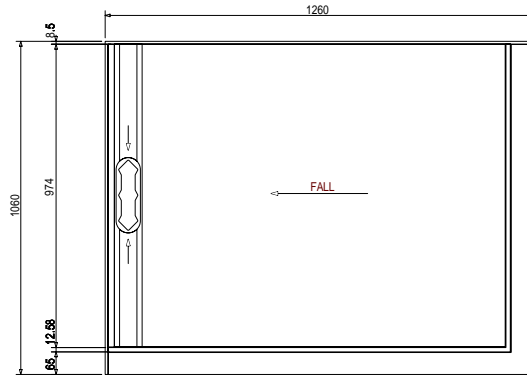

Dimensions are nominal measurements only.

Glacier 2 Sided Hinged Shower System 1000 x 1000

LH BASE

SCREEN OPTIONS

Screens are reversible

RH BASE

SCREEN OPTIONS

Screens are reversible

Dimensions are nominal measurements only.

Glacier 2 Sided Hinged Shower System 1200 x 900

LH BASE

SCREEN OPTIONS

RH BASE

SCREEN OPTIONS

Glacier 2 Sided Hinged Shower System 1200 x 1000

LH BASE