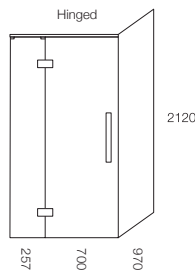

Published 25/09/18

Glacier 2 Sided Hinged Shower System 900 x 900

LH BASE

SCREEN OPTIONS

Screens are reversible

RH BASE

SCREEN OPTIONS

Screens are reversible

Dimensions are nominal measurements only.

Glacier 2 Sided Hinged Shower System 1000 x 1000

LH BASE

SCREEN OPTIONS

Screens are reversible

RH BASE

SCREEN OPTIONS

Screens are reversible

Dimensions are nominal measurements only.

Glacier 2 Sided Hinged Shower System 1200 x 900

LH BASE

SCREEN OPTIONS

RH BASE

SCREEN OPTIONS

Glacier 2 Sided Hinged Shower System 1200 x 1000

LH BASE