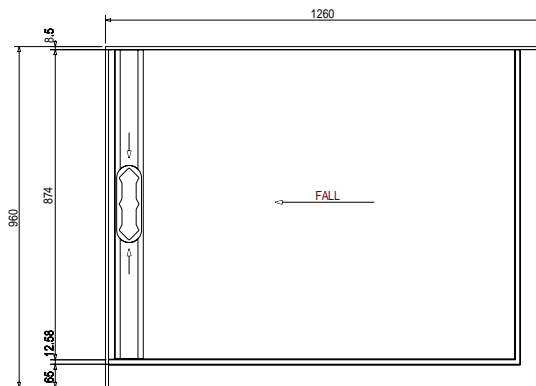

Published 25/09/18

Glacier 2 Sided Hinged Shower System 900 x 900

LH BASE

SCREEN OPTIONS

Screens are reversible

RH BASE

SCREEN OPTIONS

Screens are reversible

Dimensions are nominal measurements only.

Glacier 2 Sided Hinged Shower System 1000 x 1000

LH BASE

SCREEN OPTIONS

Screens are reversible

RH BASE

SCREEN OPTIONS

Screens are reversible

Dimensions are nominal measurements only.

Glacier 2 Sided Hinged Shower System 1200 x 900

LH BASE

SCREEN OPTIONS

RH BASE

SCREEN OPTIONS

Glacier 2 Sided Hinged Shower System 1200 x 1000

LH BASE