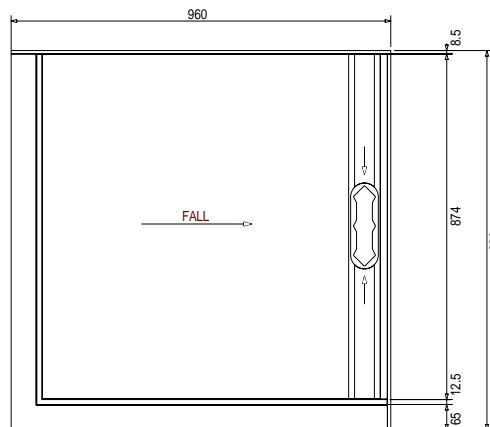

Published 25/09/18

Glacier 2 Sided Hinged Shower System 900 x 900

LH BASE

SCREEN OPTIONS

Screens are reversible

RH BASE

SCREEN OPTIONS

Screens are reversible

Dimensions are nominal measurements only.

Glacier 2 Sided Hinged Shower System 1000 x 1000

LH BASE

SCREEN OPTIONS

Screens are reversible

RH BASE

SCREEN OPTIONS

Screens are reversible

Dimensions are nominal measurements only.

Glacier 2 Sided Hinged Shower System 1200 x 900

LH BASE

SCREEN OPTIONS

RH BASE

SCREEN OPTIONS

Glacier 2 Sided Hinged Shower System 1200 x 1000

LH BASE