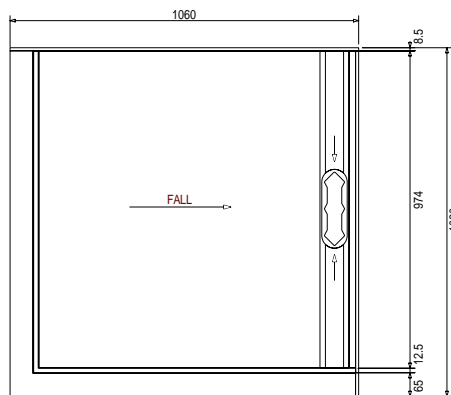

Published 25/09/18

Glacier 2 Sided Hinged Shower System 900 x 900

LH BASE

SCREEN OPTIONS

Screens are reversible

RH BASE

SCREEN OPTIONS

Screens are reversible

Dimensions are nominal measurements only.

Glacier 2 Sided Hinged Shower System 1000 x 1000

LH BASE

SCREEN OPTIONS

Screens are reversible

RH BASE

SCREEN OPTIONS

Screens are reversible

Dimensions are nominal measurements only.

Glacier 2 Sided Hinged Shower System 1200 x 900

LH BASE

SCREEN OPTIONS

RH BASE

SCREEN OPTIONS

Glacier 2 Sided Hinged Shower System 1200 x 1000

LH BASE