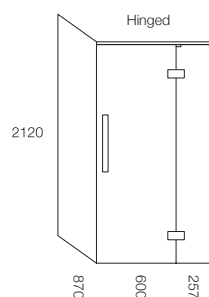

Refer to Warranty Conditions.

Dimensions are nominal measurements only.

Disclaimer: Products in this specification manual must by regulation be installed by licensed and registered trade people. The manufacturer/distributor reserves the right to vary specifications or delete models from their range without prior notification. Dimensions are nominal measurements only. Dimensions and set-outs listed are correct at time of publication however the manufacturer/distributor takes no responsibility for printing errors.

Published 25/09/18

Glacier 2 Sided Hinged Shower System 900 x 900

LH BASE

SCREEN OPTIONS

Screens are reversible

RH BASE

SCREEN OPTIONS

Screens are reversible

Dimensions are nominal measurements only.

Glacier 2 Sided Hinged Shower System 1000 x 1000

LH BASE

SCREEN OPTIONS

Screens are reversible

RH BASE

SCREEN OPTIONS

Screens are reversible

Dimensions are nominal measurements only.

Glacier 2 Sided Hinged Shower System 1200 x 900

LH BASE

SCREEN OPTIONS

RH BASE

SCREEN OPTIONS

Glacier 2 Sided Hinged Shower System 1200 x 1000

LH BASE