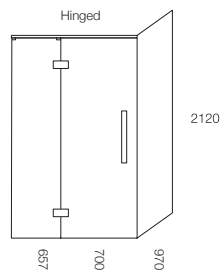

Dimensions are nominal measurements only.

Glacier 2 Sided Hinged Shower System 1000 x 1000

LH BASE

SCREEN OPTIONS

Screens are reversible

RH BASE

SCREEN OPTIONS

Screens are reversible

Dimensions are nominal measurements only.

Glacier 2 Sided Hinged Shower System 1200 x 900

LH BASE

SCREEN OPTIONS

RH BASE

SCREEN OPTIONS

Glacier 2 Sided Hinged Shower System 1200 x 1000

LH BASE

SCREEN OPTIONS

RH BASE

SCREEN OPTIONS

Glacier 2 Sided Hinged Shower System 1400 x 1000

LH BASE

SCREEN OPTIONS

RH BASE

SCREEN OPTIONS