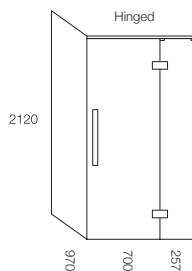

Published 25/09/18

Glacier 2 Sided Hinged Shower System 900 x 900

LH BASE

SCREEN OPTIONS

Screens are reversible

RH BASE

SCREEN OPTIONS

Screens are reversible

Dimensions are nominal measurements only.

Glacier 2 Sided Hinged Shower System 1000 x 1000

LH BASE

SCREEN OPTIONS

Screens are reversible

RH BASE

SCREEN OPTIONS

Screens are reversible

Dimensions are nominal measurements only.

Glacier 2 Sided Hinged Shower System 1200 x 900

LH BASE

SCREEN OPTIONS

RH BASE

SCREEN OPTIONS

Glacier 2 Sided Hinged Shower System 1200 x 1000

LH BASE