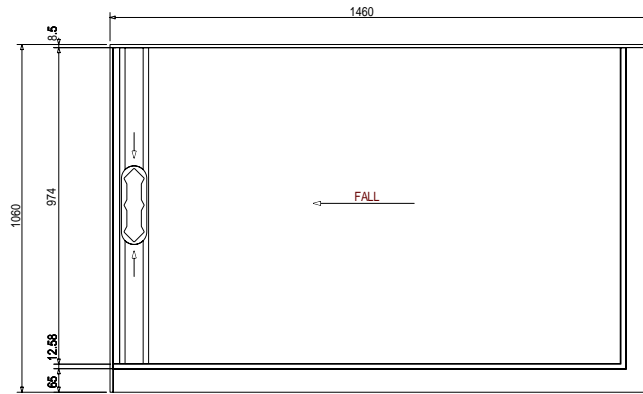

Dimensions are nominal measurements only.

Glacier 2 Sided Hinged Shower System 1200 x 900

LH BASE

SCREEN OPTIONS

RH BASE

SCREEN OPTIONS

Glacier 2 Sided Hinged Shower System 1200 x 1000

LH BASE

SCREEN OPTIONS

RH BASE

SCREEN OPTIONS

Glacier 2 Sided Hinged Shower System 1400 x 1000

LH BASE

SCREEN OPTIONS

RH BASE

SCREEN OPTIONS