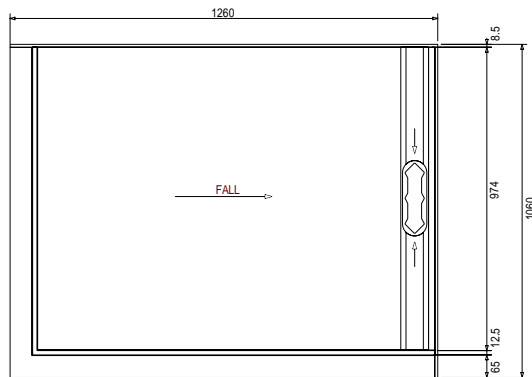

SCREEN OPTIONS