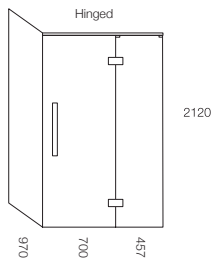

SCREEN OPTIONS