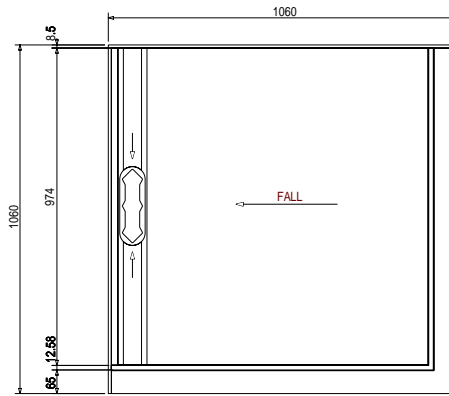

Published 25/09/18

Glacier 2 Sided Hinged Shower System 900 x 900

LH BASE

SCREEN OPTIONS

Screens are reversible

RH BASE

SCREEN OPTIONS

Screens are reversible

Dimensions are nominal measurements only.

Glacier 2 Sided Hinged Shower System 1000 x 1000

LH BASE

SCREEN OPTIONS

Screens are reversible

RH BASE

SCREEN OPTIONS

Screens are reversible

Dimensions are nominal measurements only.

Glacier 2 Sided Hinged Shower System 1200 x 900

LH BASE

SCREEN OPTIONS

RH BASE

SCREEN OPTIONS

Glacier 2 Sided Hinged Shower System 1200 x 1000

LH BASE