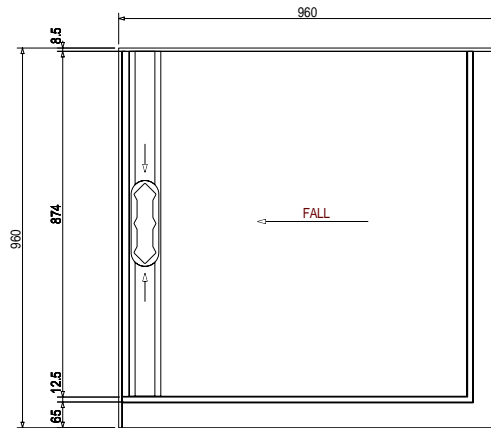

Refer to Warranty Conditions.

Dimensions are nominal measurements only.

Disclaimer: Products in this specification manual must by regulation be installed by licensed and registered trade people. The manufacturer/distributor reserves the right to vary specifications or delete models from their range without prior notification. Dimensions are nominal measurements only. Dimensions and set-outs listed are correct at time of publication however the manufacturer/distributor takes no responsibility for printing errors.

Published 25/09/18

Glacier 2 Sided Hinged Shower System 900 x 900

LH BASE

SCREEN OPTIONS

Screens are reversible

RH BASE

SCREEN OPTIONS

Screens are reversible

Dimensions are nominal measurements only.

Glacier 2 Sided Hinged Shower System 1000 x 1000

LH BASE

SCREEN OPTIONS

Screens are reversible

RH BASE

SCREEN OPTIONS

Screens are reversible

Dimensions are nominal measurements only.

Glacier 2 Sided Hinged Shower System 1200 x 900

LH BASE

SCREEN OPTIONS

RH BASE

SCREEN OPTIONS

Glacier 2 Sided Hinged Shower System 1200 x 1000

LH BASE