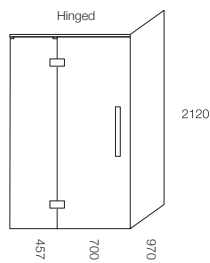

Dimensions are nominal measurements only.

Glacier 2 Sided Hinged Shower System 1000 x 1000

LH BASE

SCREEN OPTIONS

Screens are reversible

RH BASE

SCREEN OPTIONS

Screens are reversible

Dimensions are nominal measurements only.

Glacier 2 Sided Hinged Shower System 1200 x 900

LH BASE

SCREEN OPTIONS

RH BASE

SCREEN OPTIONS

Glacier 2 Sided Hinged Shower System 1200 x 1000

LH BASE

SCREEN OPTIONS

RH BASE

SCREEN OPTIONS

Glacier 2 Sided Hinged Shower System 1400 x 1000

LH BASE

SCREEN OPTIONS

RH BASE

SCREEN OPTIONS