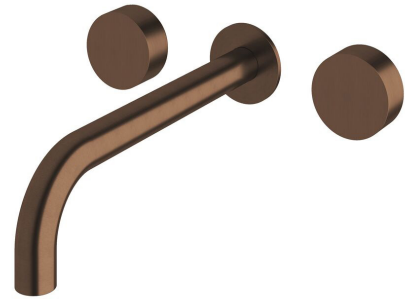

SUSSEX

Sussex Pure Bath Set 250mm PVD Brushed Bronze

9511089

SPECIFICATIONS

Recommended Use	Residential;Commercial
Colour Finish	Brushed Bronze
Primary Material	DR Brass
Recommended Pressure Range	150 - 500 kPa as per AS3500
Max Continuous Working Temperature (deg C)	65
Min Continuous Working Temperature (deg C)	1

WARRANTY

Residential Use (Years)	40
Commercial Use (Years)	10

Please refer to Sussex Warranty page for full Terms and Conditions

Dimensions are nominal measurements only.

CLEANING RECOMMENDATIONS:

We recommend the use of soapy water or approved cleaners. This product should not be cleaned with abrasive materials. Damage caused by any improper treatment is not covered by the product warranty. Refer to Warranty Conditions

Disclaimer: Products in this specification manual must by regulation be installed by licensed and registered trade people. The manufacturer/distributor reserves the right to vary specifications or delete models from their range without prior notification. Dimensions are nominal measurements only. Dimensions and set-outs listed are correct at time of publication however the manufacturer/distributor takes no responsibility for printing errors.

Published 30/03/2026

To see the complete Sussex range go to www.reece.com.au