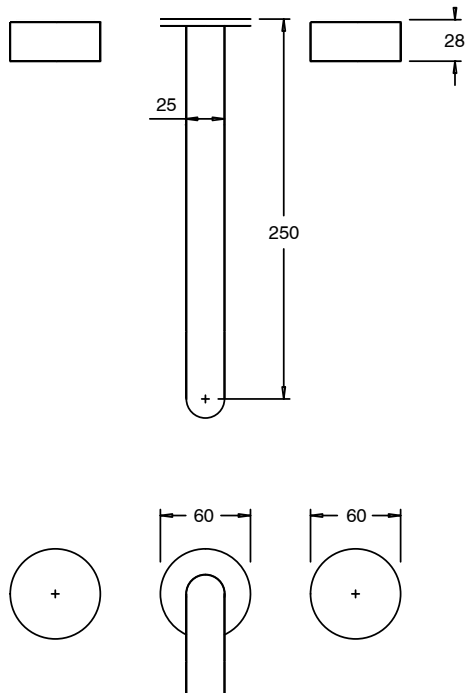

SUSSEX

Sussex Pure Bath Set 250mm PVD Brushed Bronze

9511089

SPECIFICATIONS

Recommended Use	Residential;Commercial
Colour Finish	Brushed Bronze
Primary Material	DR Brass
Recommended Pressure Range	150 - 500 kPa as per AS3500
Max Continuous Working Temperature (deg C)	65
Min Continuous Working Temperature (deg C)	1

WARRANTY

Residential Use (Years)	40
Commercial Use (Years)	10

Please refer to Sussex Warranty page for full Terms and Conditions

Dimensions are nominal measurements only.

CLEANING RECOMMENDATIONS:

We recommend the use of soapy water or approved cleaners. This product should not be cleaned with abrasive materials. Damage caused by any improper treatment is not covered by the product warranty. Refer to Warranty Conditions

Disclaimer: Products in this specification manual must by regulation be installed by licensed and registered trade people. The manufacturer/distributor reserves the right to vary specifications or delete models from their range without prior notification. Dimensions are nominal measurements only. Dimensions and set-outs listed are correct at time of publication however the manufacturer/distributor takes no responsibility for printing errors.

Published 30/03/2026

To see the complete Sussex range go to www.reece.com.au