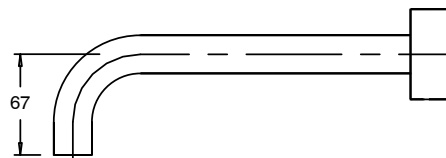

SUSSEX

Sussex Pure Bath Set 250mm PVD Brushed Bronze

9511089

SPECIFICATIONS

Recommended Use	Residential;Commercial
Colour Finish	Brushed Bronze
Primary Material	DR Brass
Recommended Pressure Range	150 - 500 kPa as per AS3500
Max Continuous Working Temperature (deg C)	65
Min Continuous Working Temperature (deg C)	1

WARRANTY

Residential Use (Years)	40
Commercial Use (Years)	10

Please refer to Sussex Warranty page for full Terms and Conditions

Dimensions are nominal measurements only.

CLEANING RECOMMENDATIONS:

We recommend the use of soapy water or approved cleaners. This product should not be cleaned with abrasive materials. Damage caused by any improper treatment is not covered by the product warranty. Refer to Warranty Conditions

Disclaimer: Products in this specification manual must by regulation be installed by licensed and registered trade people. The manufacturer/distributor reserves the right to vary specifications or delete models from their range without prior notification. Dimensions are nominal measurements only. Dimensions and set-outs listed are correct at time of publication however the manufacturer/distributor takes no responsibility for printing errors.

Published 30/03/2026

To see the complete Sussex range go to www.reece.com.au