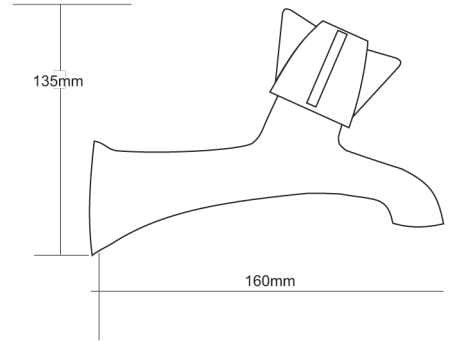

FORENO TAPWARE NZ LTD

REECE Bath Taps 15mm **RCEB1**

TECHNICAL DETAILS

10 Year Warranty

Solid Metal Handles

European Non-Rising Headworks

Watermark/Codemark Certified

Line Drawing Representative of Product Dimensions
See Image at left for actual Handle Style