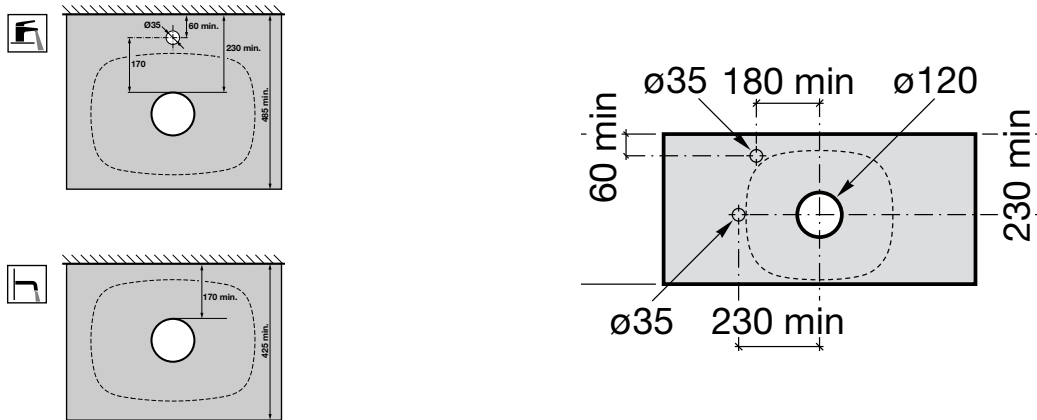

## Roca Inspira Soft Square Above Counter Basin 370mm x 370mm

### INSTALLATION INSTRUCTIONS

Recommended tap placement only.  
Specific dimensions apply for Tap selected.