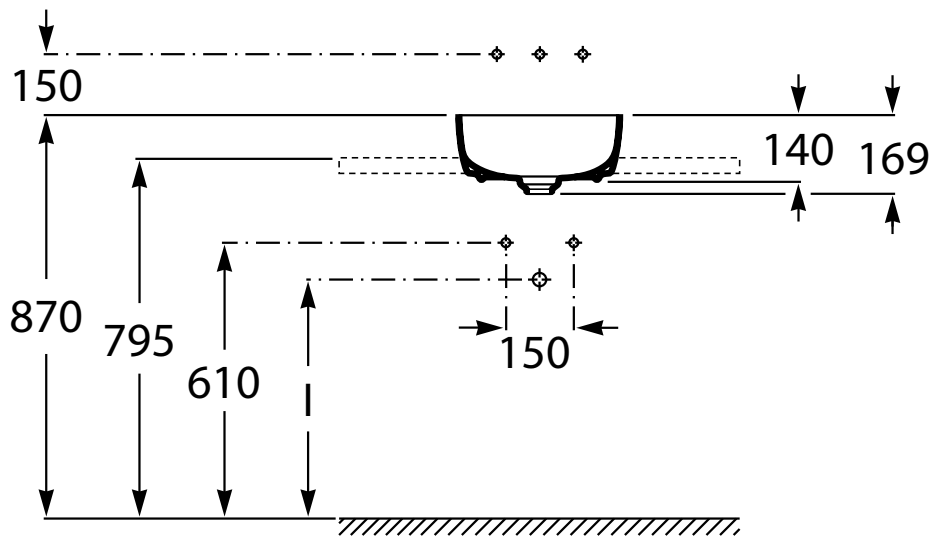

Roca Inspira Soft Square Above Counter Basin 370mm x 370mm

INSTALLATION INSTRUCTIONS

Plumbers, please ensure a copy of the installation instructions is left with the end user for future reference.