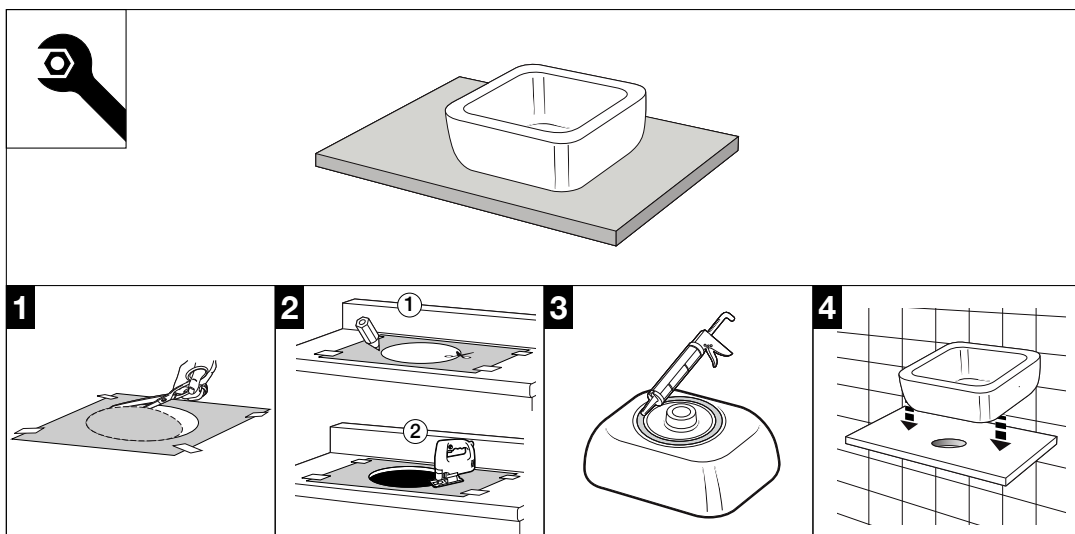

Roca Inspira Soft Square Above Counter Basin 370mm x 370mm

INSTALLATION INSTRUCTIONS

Plumbers, please ensure a copy of the installation instructions is left with the end user for future reference.