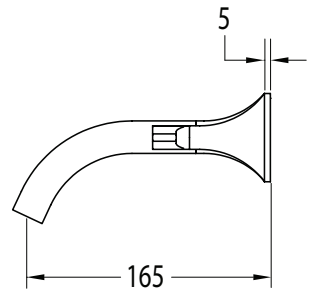

Dimensions are nominal measurements only.

CLEANING RECOMMENDATIONS:

We recommend the use of soapy water or approved cleaners. This product should not be cleaned with abrasive materials. Damage caused by any improper treatment is not covered by the product warranty. Refer to Warranty Conditions

Disclaimer: Products in this specification manual must by regulation be installed by licensed and registered trade people. The manufacturer/distributor reserves the right to vary specifications or delete models from their range without prior notification. Dimensions are nominal measurements only. Dimensions and set-outs listed are correct at time of publication however the manufacturer/distributor takes no responsibility for printing errors.

Published 02/07/2021

To see the complete Milli range go to www.reece.com.au