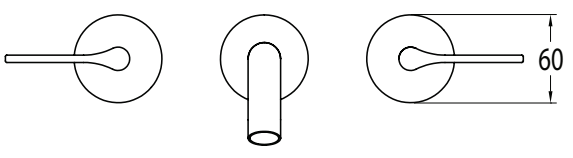

Dimensions are nominal measurements only.

CLEANING RECOMMENDATIONS:

We recommend the use of soapy water or approved cleaners. This product should not be cleaned with abrasive materials. Damage caused by any improper treatment is not covered by the product warranty. Refer to Warranty Conditions

Disclaimer: Products in this specification manual must by regulation be installed by licensed and registered trade people. The manufacturer/distributor reserves the right to vary specifications or delete models from their range without prior notification. Dimensions are nominal measurements only. Dimensions and set-outs listed are correct at time of publication however the manufacturer/distributor takes no responsibility for printing errors.

Published 02/07/2021

To see the complete Milli range go to www.reece.com.au