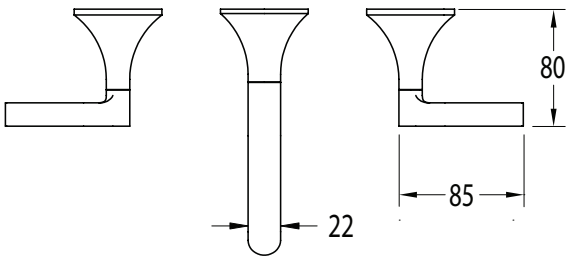

Milli Oria Wall Bath Set 165mm PVD Brushed Gunmetal
2265604

SPECIFICATIONS

Recommended Use	Domestic, Hotel & Commercial
Colour	Gunmetal
Finish	Brushed
Material	Brass
Recommended Pressure Range	250-500kPa
Maximum Continuous Working Temperature	65 deg C
Suitable for Storage Tank Hot Water	Yes
Suitable for Continuous Flow Hot Water	Yes
Suitable for Gravity Feed Hot Water	No

WARRANTY

Warranty - Domestic Use	15 Years
Spare Parts & Labour	12 Months

Please refer to Warranty Page for full Terms and Conditions

Dimensions are nominal measurements only.

CLEANING RECOMMENDATIONS:

We recommend the use of soapy water or approved cleaners. This product should not be cleaned with abrasive materials. Damage caused by any improper treatment is not covered by the product warranty. Refer to Warranty Conditions

Disclaimer: Products in this specification manual must by regulation be installed by licensed and registered trade people. The manufacturer/distributor reserves the right to vary specifications or delete models from their range without prior notification. Dimensions are nominal measurements only. Dimensions and set-outs listed are correct at time of publication however the manufacturer/distributor takes no responsibility for printing errors.

Published 02/07/2021

To see the complete Milli range go to www.reece.com.au