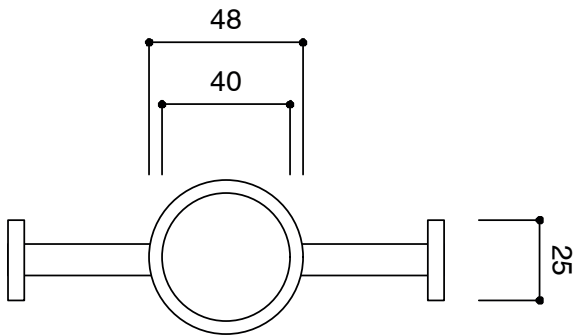

# Milli Mood Edit Vertical Heated Towel Rail Robe Hook Brushed Nickel

2299142

## SPECIFICATIONS

Recommended Use	Domestic, Hotel & Commercial
Colour	Brushed Nickel
Material	Copper Tube

## WARRANTY

Warranty - Domestic Use	10 Years
Spare Parts & Labour	12 Months

Please refer to Warranty Page for full Terms and Conditions

TUBE HOOK TOP

TUBE HOOK FRONT

Dimensions are nominal measurements only.