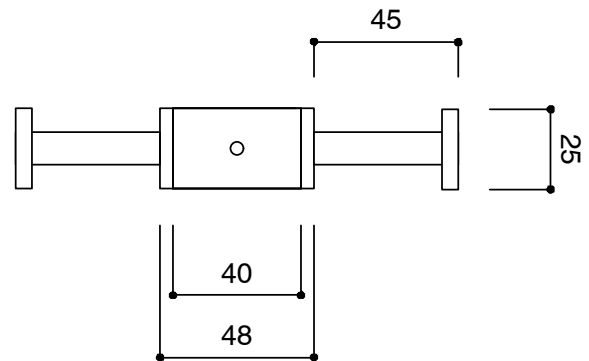

## WARRANTY

Warranty - Domestic Use	10 Years
Spare Parts & Labour	12 Months

Please refer to Warranty Page for full Terms and Conditions

TUBE HOOK TOP

TUBE HOOK FRONT

Dimensions are nominal measurements only.