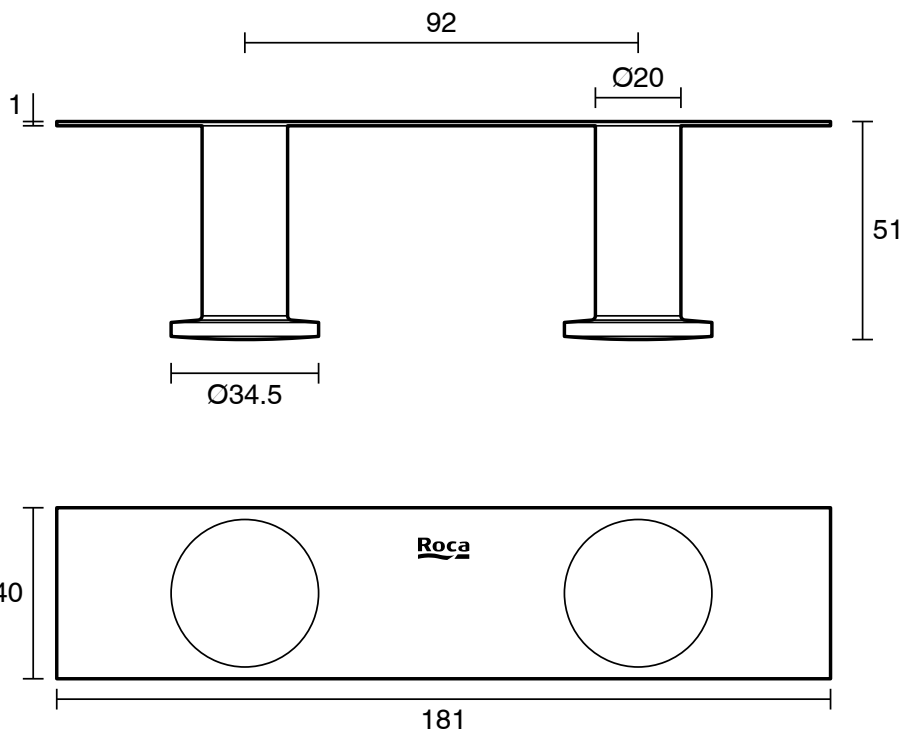

Roca Ona Double Robe Hook Brushed Brass

15046

SPECIFICATIONS

Recommended Use	Domestic;Commercial;Hotel
Colour Category	Brass
Colour Finish	Brushed Brass
Primary Material	Brass

WARRANTY

Replacement Only - Domestic Use	15
Parts Replacement Only	1

Please refer to Warranty Page for full Terms and Conditions

Dimensions are nominal measurements only.

CLEANING RECOMMENDATIONS:

We recommend the use of soapy water or approved cleaners. This product should not be cleaned with abrasive materials. Damage caused by any improper treatment is not covered by the product warranty. Refer to Warranty Conditions

Disclaimer: Products in this specification manual must by regulation be installed by licensed and registered trade people. The manufacturer/distributor reserves the right to vary specifications or delete models from their range without prior notification. Dimensions are nominal measurements only. Dimensions and set-outs listed are correct at time of publication however the manufacturer/distributor takes no responsibility for printing errors.

Published 11/11/2024

To see the complete Roca range go to www.reece.com.au