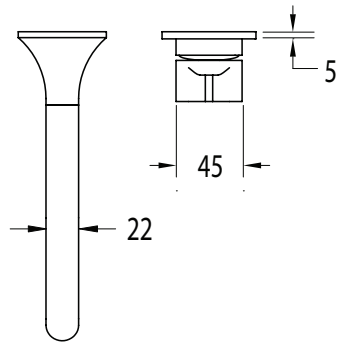

Milli Oria Wall Basin Mixer Outlet System 215mm PVD Brushed Gunmetal (5 Star)

2265639

SPECIFICATIONS

Recommended Use	Domestic, Hotel & Commercial
Colour	Gunmetal
Finish	Brushed
Material	Brass
Recommended Pressure Range	250-500kPa
Maximum Continuous Working Temperature	65 deg C
Suitable for Storage Tank Hot Water	Yes
Suitable for Continuous Flow Hot Water	Yes
Suitable for Gravity Feed Hot Water	No

WARRANTY

Warranty - Domestic Use	15 Years
Spare Parts & Labour	12 Months

Please refer to Warranty Page for full Terms and Conditions

Dimensions are nominal measurements only.

CLEANING RECOMMENDATIONS:

We recommend the use of soapy water or approved cleaners. This product should not be cleaned with abrasive materials. Damage caused by any improper treatment is not covered by the product warranty. Refer to Warranty Conditions

Disclaimer: Products in this specification manual must by regulation be installed by licensed and registered trade people. The manufacturer/distributor reserves the right to vary specifications or delete models from their range without prior notification. Dimensions are nominal measurements only. Dimensions and set-outs listed are correct at time of publication however the manufacturer/distributor takes no responsibility for printing errors.

Published 02/07/2021

To see the complete Milli range go to www.reece.com.au