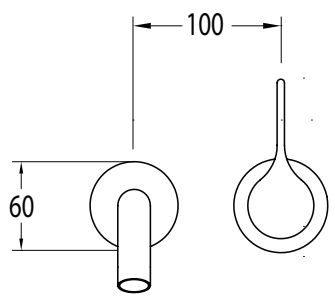

Milli Oria Wall Basin Mixer Outlet System 215mm PVD Brushed Gunmetal (5 Star)

2265639

SPECIFICATIONS

Recommended Use	Domestic, Hotel & Commercial
Colour	Gunmetal
Finish	Brushed
Material	Brass
Recommended Pressure Range	250-500kPa
Maximum Continuous Working Temperature	65 deg C
Suitable for Storage Tank Hot Water	Yes
Suitable for Continuous Flow Hot Water	Yes
Suitable for Gravity Feed Hot Water	No

WARRANTY

Warranty - Domestic Use	15 Years
Spare Parts & Labour	12 Months

Please refer to Warranty Page for full Terms and Conditions

Dimensions are nominal measurements only.

CLEANING RECOMMENDATIONS:

We recommend the use of soapy water or approved cleaners. This product should not be cleaned with abrasive materials. Damage caused by any improper treatment is not covered by the product warranty. Refer to Warranty Conditions

Disclaimer: Products in this specification manual must by regulation be installed by licensed and registered trade people. The manufacturer/distributor reserves the right to vary specifications or delete models from their range without prior notification. Dimensions are nominal measurements only. Dimensions and set-outs listed are correct at time of publication however the manufacturer/distributor takes no responsibility for printing errors.

Published 02/07/2021

To see the complete Milli range go to www.reece.com.au