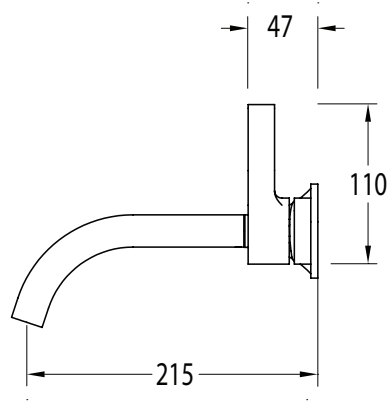

Milli Oria Wall Basin Mixer Outlet System 215mm PVD Brushed Gunmetal (5 Star)

2265639

SPECIFICATIONS

Recommended Use	Domestic, Hotel & Commercial
Colour	Gunmetal
Finish	Brushed
Material	Brass
Recommended Pressure Range	250-500kPa
Maximum Continuous Working Temperature	65 deg C
Suitable for Storage Tank Hot Water	Yes
Suitable for Continuous Flow Hot Water	Yes
Suitable for Gravity Feed Hot Water	No

WARRANTY

Warranty - Domestic Use	15 Years
Spare Parts & Labour	12 Months

Please refer to Warranty Page for full Terms and Conditions