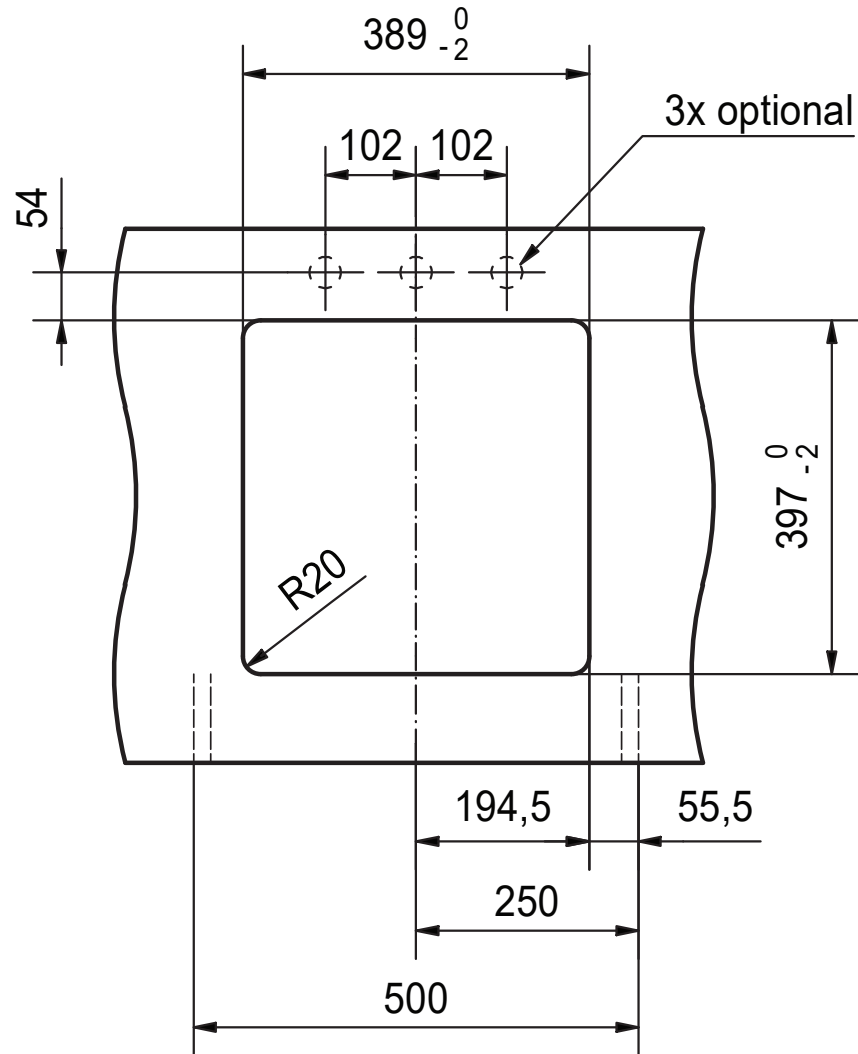

**Franke City Fragranite Single Bowl
390mm Undermount Sink**

Important: This cut-out template is for guideline purpose only, always use template supplied with the product.