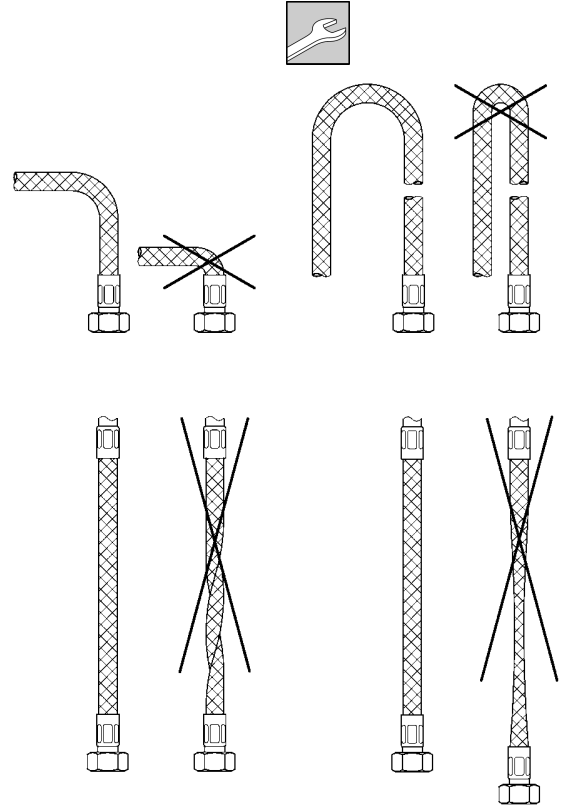

BAUEDGE NEW
EXTENDED BASIN MIXER
MODEL #24188001

Pure Freude
an Wasser

Product Specifications

Product Description:

Bauedge

Single-Lever Extended Basin Mixer

Separate inner water ways within the tap to prevent lead & nickel contamination for clean drinking water

Single hole installation Metal lever

28 mm Ceramic Cartridge

Chrome finish Mousseur (Aerator)

Smooth body

Flexible connection hoses

Rapid Installation system

BAUEDGE NEW
EXTENDED BASIN MIXER
MODEL #24188001

Pure Freude
an Wasser

GROHE

Installation Instructions

Flush piping system prior and after installation of fitting thoroughly.

Installation and connection-Refer to the dimensional drawing above.

This product must be installed in conformance with local codes e.g. AS/NZS 3500 series of standard!