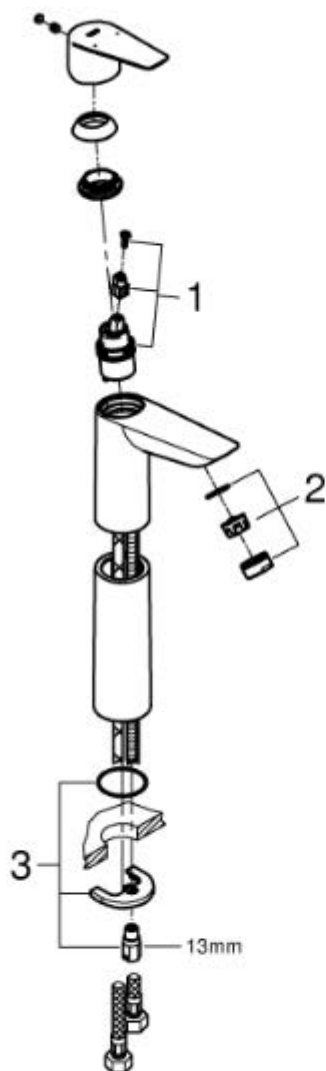

BAUEDGE NEW
EXTENDED BASIN MIXER
MODEL #24188001

Pure Freude
an Wasser

Product Specifications

Product Description:

Bauedge

Single-Lever Extended Basin Mixer

Separate inner water ways within the tap to prevent lead & nickel contamination for clean drinking water

Single hole installation Metal lever

28 mm Ceramic Cartridge

Chrome finish Mousseur (Aerator)

Smooth body

Flexible connection hoses

Rapid Installation system

BAUEDGE NEW
EXTENDED BASIN MIXER
MODEL #24188001

Flow pressure: min. 50kPa bar – recommended 100 – 500 kPa

Note:

Open cold and hot water supply and check connections for leakage!

Care

For directions on the care of this fitting, please refer to the accompanying care instructions.

BAUEDGE NEW
BASIN MIXER
MODEL #23176001

Spare Parts

Pure Freude
an Wasser

Pos.-nr.	Product Description	Order-nr.	Units per package
1	Cartridge	46580000	1
2	Mousseur	13207000	1
3	Shank fastening assembly	46249000	1