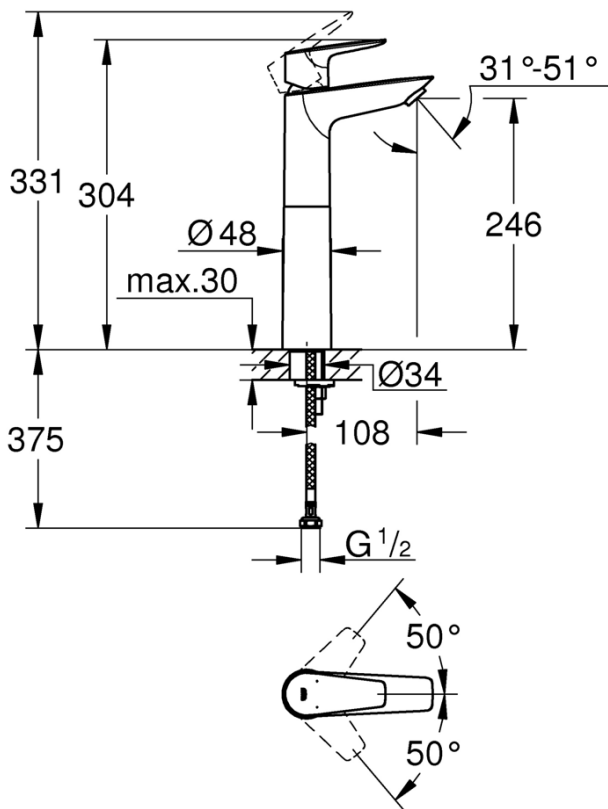

BAUEDGE NEW
EXTENDED BASIN MIXER
MODEL #24188001

Pure Freude
an Wasser

Product Specifications

Product Description:

Bauedge

Single-Lever Extended Basin Mixer

Separate inner water ways within the tap to prevent lead & nickel contamination for clean drinking water

Single hole installation Metal lever

28 mm Ceramic Cartridge

Chrome finish Mousseur (Aerator)

Smooth body

Flexible connection hoses

Rapid Installation system

BAUEDGE NEW
EXTENDED BASIN MIXER
MODEL #24188001

Pure Freude
an Wasser

GROHE

Installation Instructions

Flush piping system prior and after installation of fitting thoroughly.

Installation and connection-Refer to the dimensional drawing above.

This product must be installed in conformance with local codes e.g. AS/NZS 3500 series of standard!

Flow pressure: min. 50kPa bar – recommended 100 – 500 kPa

Note:

Open cold and hot water supply and check connections for leakage!

Care

For directions on the care of this fitting, please refer to the accompanying care instructions.