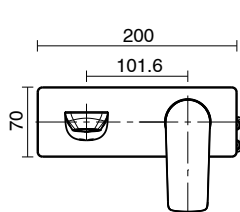

Dimensions are nominal measurements only.

CLEANING RECOMMENDATIONS:

We recommend the use of soapy water or approved cleaners. This product should not be cleaned with abrasive materials. Damage caused by any improper treatment is not covered by the product warranty. Refer to Warranty Conditions

Disclaimer: Products in this specification manual must by regulation be installed by licensed and registered trade people. The manufacturer/distributor reserves the right to vary specifications or delete models from their range without prior notification. Dimensions are nominal measurements only. Dimensions and set-outs listed are correct at time of publication however the manufacturer/distributor takes no responsibility for printing errors.

Published 03/10/2022

To see the complete Milli range go to www.reece.com.au

WaterMark
AS/NZS 3718
WM-032173