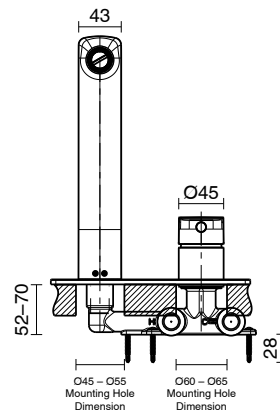

Dimensions are nominal measurements only.

CLEANING RECOMMENDATIONS:

We recommend the use of soapy water or approved cleaners. This product should not be cleaned with abrasive materials. Damage caused by any improper treatment is not covered by the product warranty. Refer to Warranty Conditions

Disclaimer: Products in this specification manual must by regulation be installed by licensed and registered trade people. The manufacturer/distributor reserves the right to vary specifications or delete models from their range without prior notification. Dimensions are nominal measurements only. Dimensions and set-outs listed are correct at time of publication however the manufacturer/distributor takes no responsibility for printing errors.

Published 03/10/2022

To see the complete Milli range go to www.reece.com.au

WaterMark
AS/NZS 3718
WM-032173