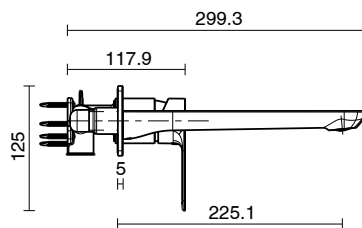

Dimensions are nominal measurements only.

CLEANING RECOMMENDATIONS:

We recommend the use of soapy water or approved cleaners. This product should not be cleaned with abrasive materials. Damage caused by any improper treatment is not covered by the product warranty. Refer to Warranty Conditions

Disclaimer: Products in this specification manual must by regulation be installed by licensed and registered trade people. The manufacturer/distributor reserves the right to vary specifications or delete models from their range without prior notification. Dimensions are nominal measurements only. Dimensions and set-outs listed are correct at time of publication however the manufacturer/distributor takes no responsibility for printing errors.

Published 03/10/2022

To see the complete Milli range go to www.reece.com.au

WaterMark
AS/NZS 3718
WM-032173