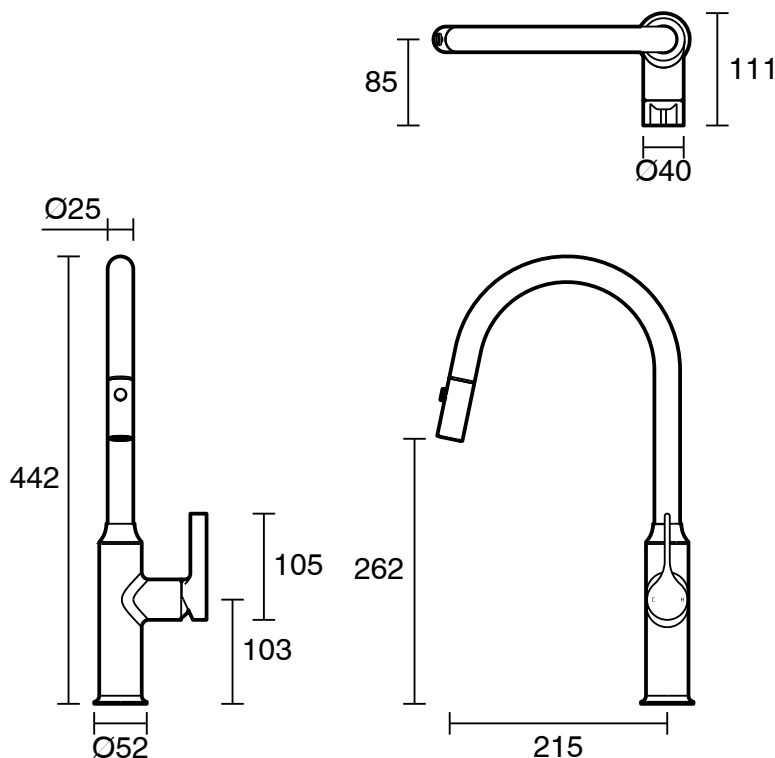

SUSSEX

Sussex Oria Sink Mixer Pull Out Spray PVD Matte Black (5 Star) Lead Free

30271

SPECIFICATIONS

Recommended Use	Residential;Commercial
Colour Finish	Matte Black
Primary Material	Lead Free Brass
Recommended Pressure Range	150 - 500 kPa as per AS3500
Max Continuous Working Temperature (deg C)	65
Min Continuous Working Temperature (deg C)	1

WARRANTY

Residential Use (Years)	40
Commercial Use (Years)	10

Please refer to Sussex Warranty page for full Terms and Conditions

Dimensions are nominal measurements only.

CLEANING RECOMMENDATIONS:

We recommend the use of soapy water or approved cleaners. This product should not be cleaned with abrasive materials. Damage caused by any improper treatment is not covered by the product warranty. Refer to Warranty Conditions

Disclaimer: Products in this specification manual must by regulation be installed by licensed and registered trade people. The manufacturer/distributor reserves the right to vary specifications or delete models from their range without prior notification. Dimensions are nominal measurements only. Dimensions and set-outs listed are correct at time of publication however the manufacturer/distributor takes no responsibility for printing errors.

Published 31/03/2026

To see the complete Sussex range go to www.reece.com.au