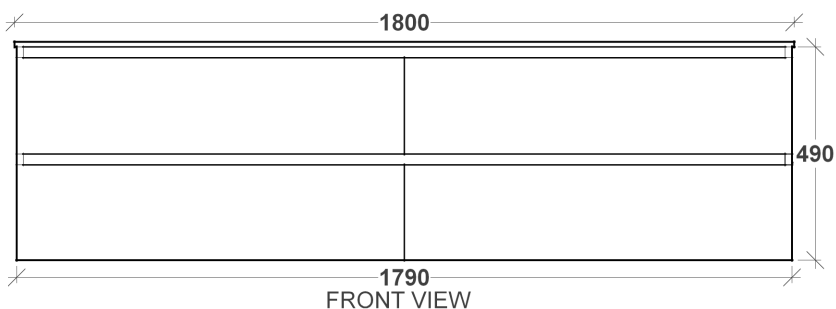

KADO

Kado Arc Timber Vanity - Twin Drawer

DOUBLE DRAWER

Dimensions are nominal measurements only.