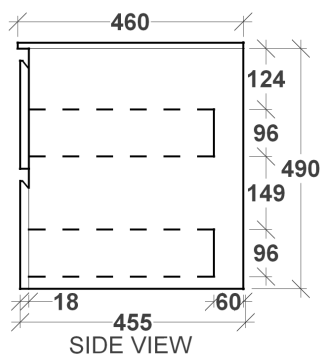

KADO

Kado Arc Timber Vanity - Twin Drawer

DOUBLE DRAWER

Dimensions are nominal measurements only.