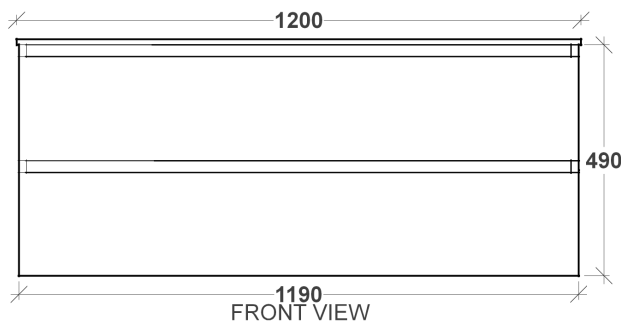

KADO

Kado Arc Timber Vanity - Twin Drawer

DOUBLE DRAWER

Dimensions are nominal measurements only.