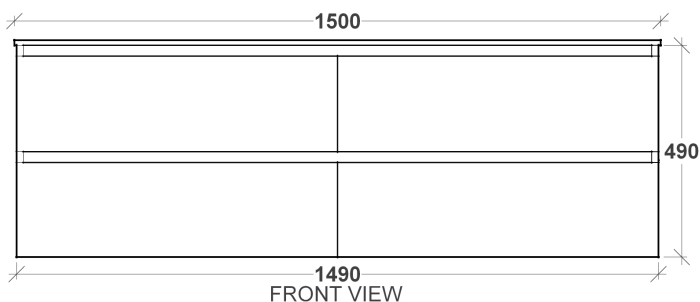

KADO

Kado Arc Timber Vanity - Twin Drawer

DOUBLE DRAWER

Dimensions are nominal measurements only.