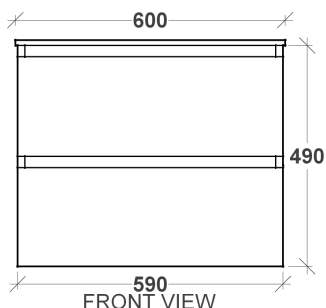

KADO

Kado Arc Timber Vanity - Twin Drawer

DOUBLE DRAWER

Dimensions are nominal measurements only.