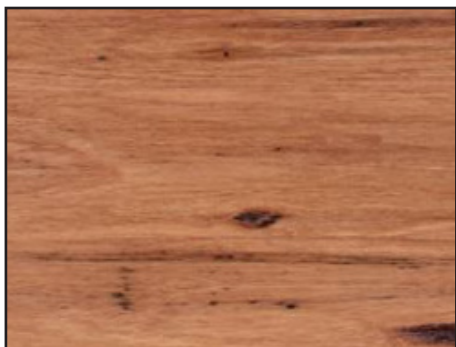

KADO

Kado Arc Timber Vanity - Twin Drawer

SOLID TIMBER TOP (32MM) & VANITY FINISH (18MM)

These timbers have been sourced from sustainable managed forests that comply with the Australian Forestry Standards

Australian Chestnut