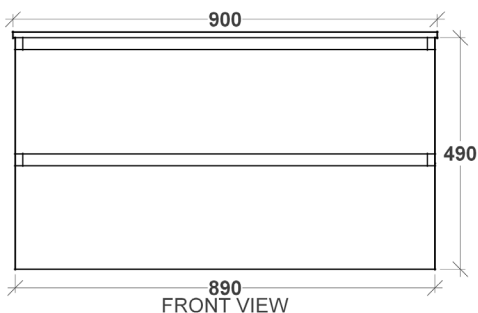

KADO

Kado Arc Timber Vanity - Twin Drawer

DOUBLE DRAWER

Dimensions are nominal measurements only.