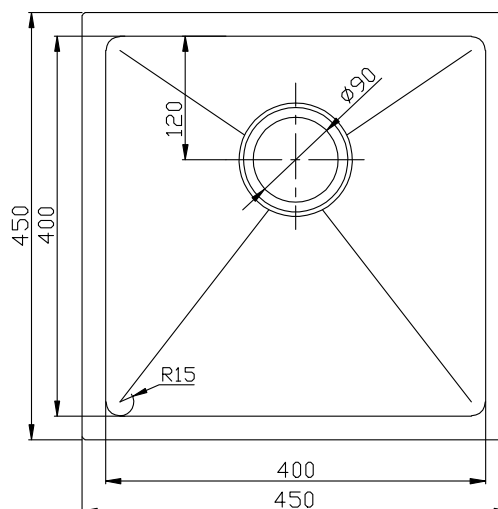

Dimensions are nominal measurements only.

CLEANING RECOMMENDATIONS:

We recommend the use of soapy water or approved cleaners. This product should not be cleaned with abrasive materials. Damage caused by any improper treatment is not covered by the product warranty. Refer to Warranty Conditions

Disclaimer: Products in this specification manual must by regulation be installed by licensed and registered trade people. The manufacturer/distributor reserves the right to vary specifications or delete models from their range without prior notification. Dimensions are nominal measurements only. Dimensions and set-outs listed are correct at time of publication however the manufacturer/distributor takes no responsibility for printing errors.

Published 07/06/2023

To see the complete Memo range go to www.reece.com.au