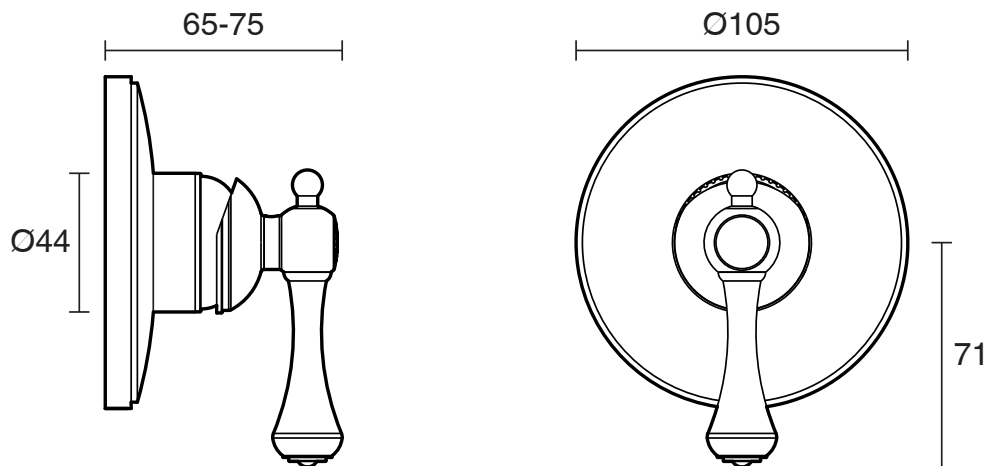

KADO

Kado Era Shower Mixer Brass Gold

9507546

SPECIFICATIONS

Recommended Use	Domestic, Hotel & Commercial
Colour	Brass Gold
Finish	Polished
Material	DR Brass
Recommended Pressure Range	150 - 500 kPa
Maximum Continuous Working Temperature	80 deg C
Suitable for Storage Tank Hot Water	Yes
Suitable for Continuous Flow Hot Water	Yes
Suitable for Gravity Feed Hot Water	No

WARRANTY

Warranty - Domestic Use	10 Years
Spare Parts & Labour	12 Months

Please refer to Warranty Page for full Terms and Conditions

Dimensions are nominal measurements only.

CLEANING RECOMMENDATIONS:

We recommend the use of soapy water or approved cleaners. This product should not be cleaned with abrasive materials. Damage caused by any improper treatment is not covered by the product warranty. Refer to Warranty Conditions

Disclaimer: Products in this specification manual must by regulation be installed by licensed and registered trade people. The manufacturer/distributor reserves the right to vary specifications or delete models from their range without prior notification. Dimensions are nominal measurements only. Dimensions and set-outs listed are correct at time of publication however the manufacturer/distributor takes no responsibility for printing errors.

Published 07/09/2022

To see the complete Kado range go to www.reece.com.au

WaterMark
AS/NZS 3718
WM-022967