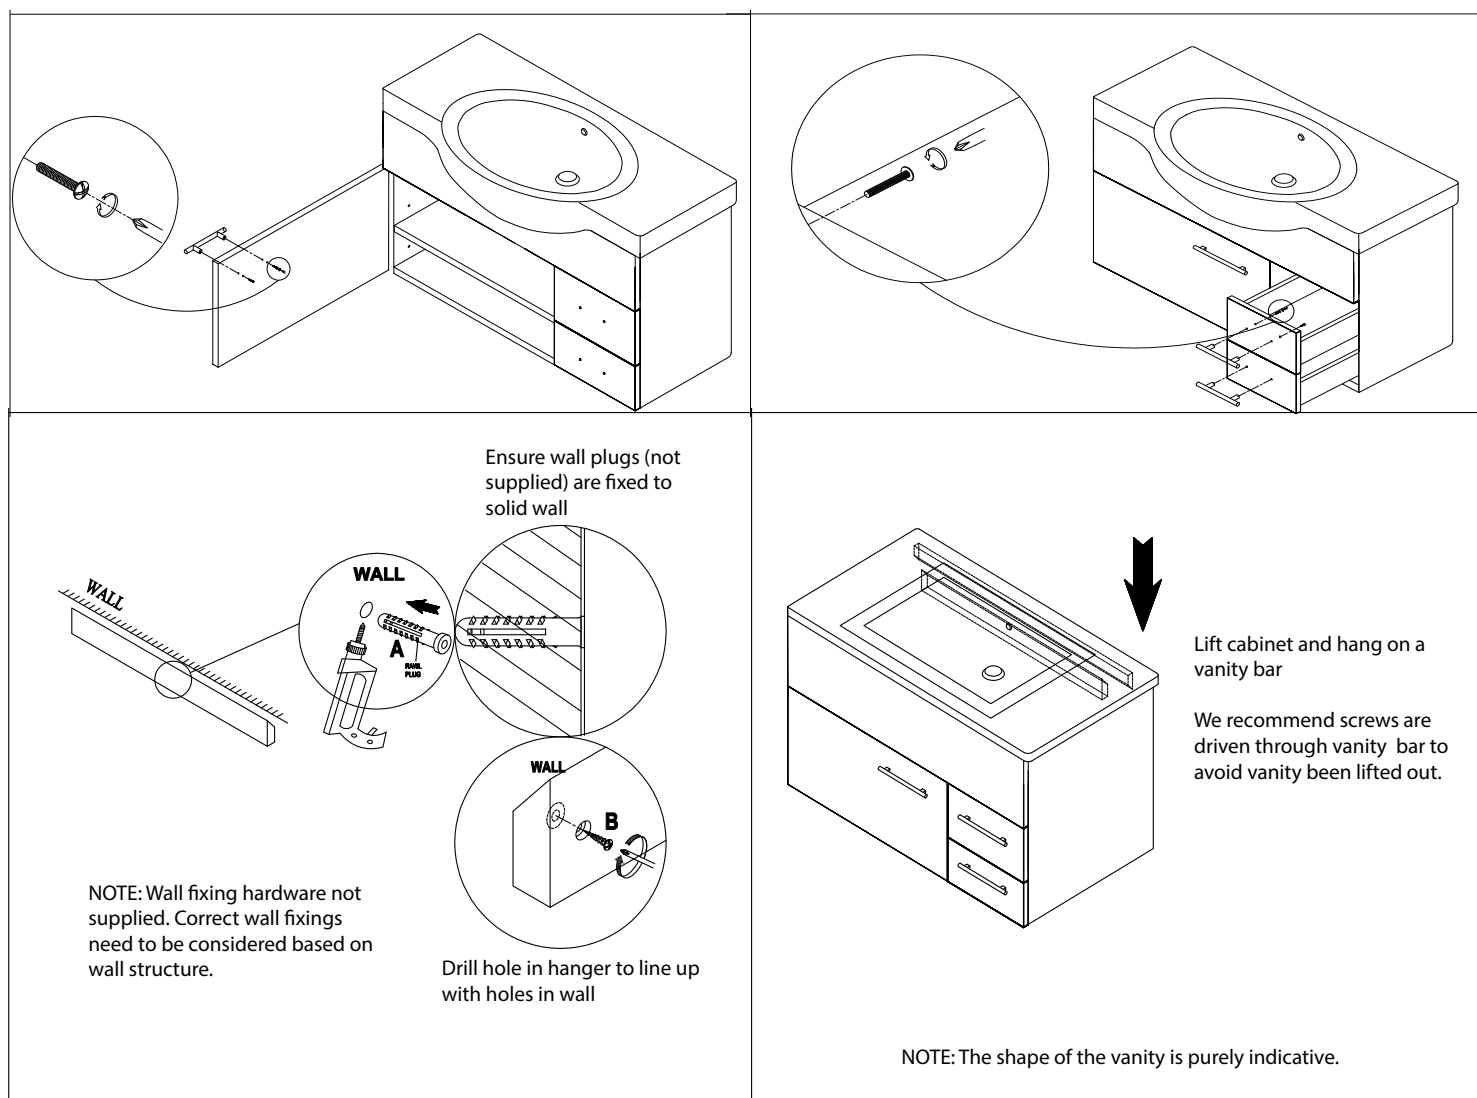

POSH

DOMINIQUE MKII SEMI RECESSED VANITY

NOTE

Vanity unit must be installed by a qualified tradesman.

IMPORTANT

If fixing to timber framed walls or partitioning, care should be taken to properly reinforce wall.

Please check vanity unit for damage before installing. If there is damage, please notify Reece branch where the product was purchased to organise a replacement product. Installation of the vanity unit is deemed as accepting the condition of the vanity unit.

Wall Hung Vanity Installation Procedure

1. Ensure that wall is plumb.
2. Set up water inlet point and waste.