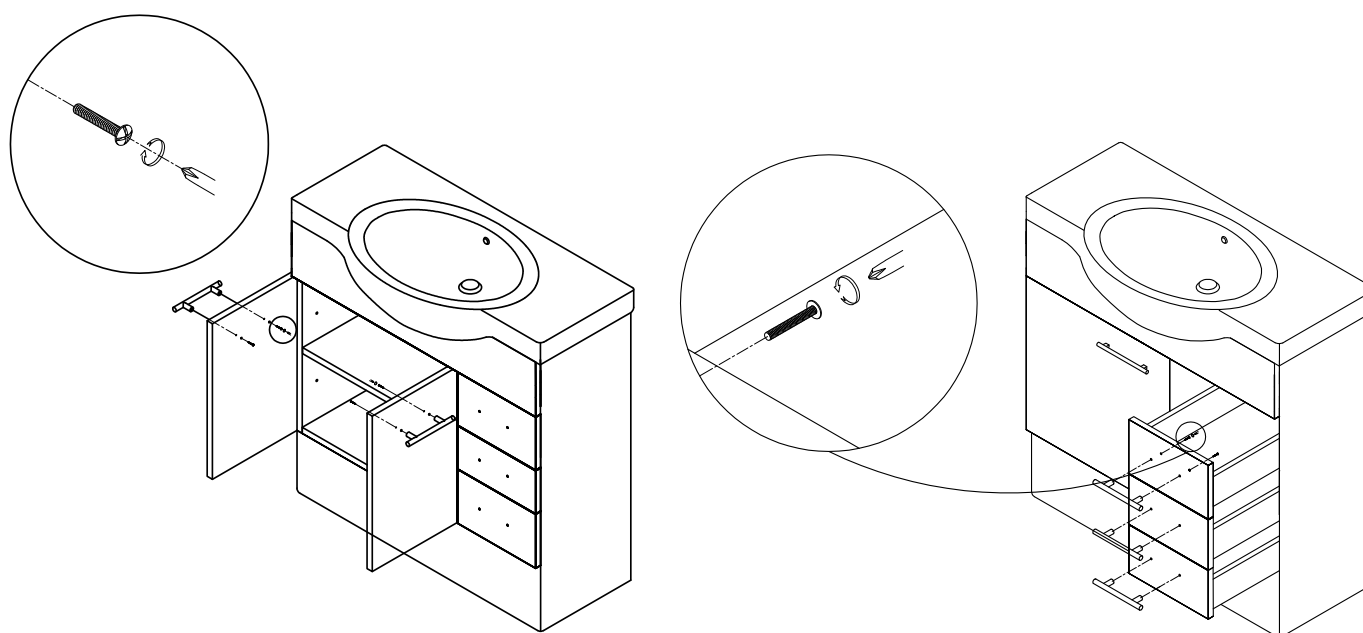

POSH

DOMINIQUE MKII SEMI RECESSED VANITY

NOTE

Vanity unit must be installed by a qualified tradesman.

IMPORTANT

If fixing to timber framed walls or partitioning, care should be taken to properly reinforce wall.

Please check vanity unit for damage before installing. If there is damage, please notify Reece branch where the product was purchased to organise a replacement product. Installation of the vanity unit is deemed as accepting the condition of the vanity unit.

Freestanding Vanity Installation Procedure

1. Ensure that wall is plumb and floor is level.
2. Set up water inlet point and waste.
3. Place vanity unit into position and secure to wall. Make minor adjustments to hanging clips and then fully tighten coach screws.
4. External edges where the unit meets the wall should be sealed using flexible sealant.

**The shape of vanity is purely indicative.