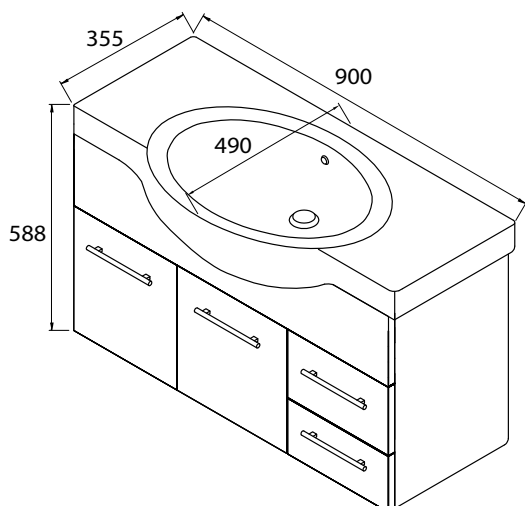

POSH

DOMINIQUE MKII SEMI RECESSED VANITY

Semi Recessed Wall Hung Vanity 750mm

Cabinet Only - Front View

Cabinet Only - Side View

Semi Recessed Freestanding Vanity 750mm

Cabinet Only - Front View

Cabinet Only - Side View

Semi Recessed Wall Hung Vanity 900mm

Cabinet Only - Front View

Cabinet Only - Side View

Disclaimer: Products in this specification manual must by regulation be installed by licensed and registered trade people. The manufacturer/ distributor reserves the right to vary specifications or delete models from their range without prior notification. Dimensions are nominal measurements only. Dimensions and set-outs listed are correct at time of publication however the manufacturer distributor takes no responsibility for printing errors.

Tech Page Version 2

POSH

DOMINIQUE MKII SEMI RECESSED VANITY

Semi Recessed Freestanding Vanity 900mm

Cabinet Only - Front View

Cabinet Only - Side View

Dimensions are nominal measurements only.

SPECIFICATIONS

Recommended use	Domestic, hotel, and commercial
Basin material	Vitreous china
Cabinet material	MDF (2 Pac polyurethane)
Colour availability	White
Taphole option	1 or 3 Taphole
Capacity	750mm - 8.8 Litres 900mm - 8.8 Litres
Integrated overflow	Yes
Plug and waste	32x40mm with overflow (not supplied)
Fixing	Top siliconed to cabinet, cabinet screwed back to wall