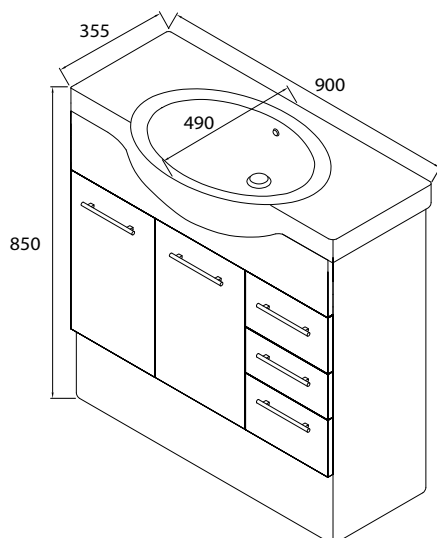

POSH

DOMINIQUE MKII SEMI RECESSED VANITY

Semi Recessed Wall Hung Vanity 750mm

Cabinet Only - Front View

Cabinet Only - Side View

Semi Recessed Freestanding Vanity 750mm

Cabinet Only - Front View

Cabinet Only - Side View

Semi Recessed Wall Hung Vanity 900mm

Cabinet Only - Front View

Cabinet Only - Side View

Disclaimer: Products in this specification manual must by regulation be installed by licensed and registered trade people. The manufacturer/ distributor reserves the right to vary specifications or delete models from their range without prior notification. Dimensions are nominal measurements only. Dimensions and set-outs listed are correct at time of publication however the manufacturer distributor takes no responsibility for printing errors.

Tech Page Version 2

POSH

DOMINIQUE MKII SEMI RECESSED VANITY

Semi Recessed Freestanding Vanity 900mm

Cabinet Only - Front View

Cabinet Only - Side View

Dimensions are nominal measurements only.

SPECIFICATIONS

Recommended use	Domestic, hotel, and commercial
Basin material	Vitreous china
Cabinet material	MDF (2 Pac polyurethane)
Colour availability	White
Taphole option	1 or 3 Taphole
Capacity	750mm - 8.8 Litres 900mm - 8.8 Litres
Integrated overflow	Yes
Plug and waste	32x40mm with overflow (not supplied)
Fixing	Top siliconed to cabinet, cabinet screwed back to wall