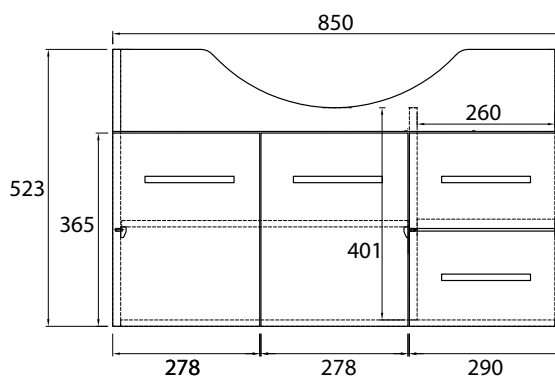

POSH

DOMINIQUE MKII SEMI RECESSED VANITY

Semi Recessed Wall Hung Vanity 750mm

Cabinet Only - Front View

Cabinet Only - Side View

Semi Recessed Freestanding Vanity 750mm

Cabinet Only - Front View

Cabinet Only - Side View

Semi Recessed Wall Hung Vanity 900mm

Cabinet Only - Front View

Cabinet Only - Side View

Disclaimer: Products in this specification manual must by regulation be installed by licensed and registered trade people. The manufacturer/ distributor reserves the right to vary specifications or delete models from their range without prior notification. Dimensions are nominal measurements only. Dimensions and set-outs listed are correct at time of publication however the manufacturer distributor takes no responsibility for printing errors.

Tech Page Version 2

POSH

DOMINIQUE MKII SEMI RECESSED VANITY

Semi Recessed Freestanding Vanity 900mm

Cabinet Only - Front View

Cabinet Only - Side View

Dimensions are nominal measurements only.

SPECIFICATIONS

Recommended use	Domestic, hotel, and commercial
Basin material	Vitreous china
Cabinet material	MDF (2 Pac polyurethane)
Colour availability	White
Taphole option	1 or 3 Taphole
Capacity	750mm - 8.8 Litres 900mm - 8.8 Litres
Integrated overflow	Yes
Plug and waste	32x40mm with overflow (not supplied)
Fixing	Top siliconed to cabinet, cabinet screwed back to wall