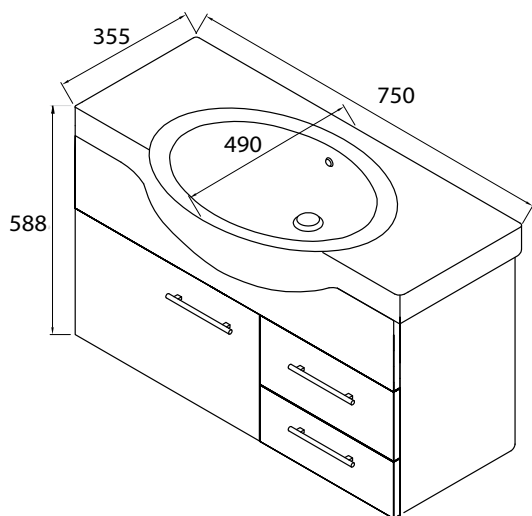

POSH

DOMINIQUE MKII SEMI RECESSED VANITY

Semi Recessed Wall Hung Vanity 750mm

Cabinet Only - Front View

Cabinet Only - Side View

Semi Recessed Freestanding Vanity 750mm

Cabinet Only - Front View

Cabinet Only - Side View

Semi Recessed Wall Hung Vanity 900mm

Cabinet Only - Front View

Cabinet Only - Side View

Disclaimer: Products in this specification manual must by regulation be installed by licensed and registered trade people. The manufacturer/ distributor reserves the right to vary specifications or delete models from their range without prior notification. Dimensions are nominal measurements only. Dimensions and set-outs listed are correct at time of publication however the manufacturer distributor takes no responsibility for printing errors.

Tech Page Version 2

POSH

DOMINIQUE MKII SEMI RECESSED VANITY

Semi Recessed Freestanding Vanity 900mm

Cabinet Only - Front View

Cabinet Only - Side View

Dimensions are nominal measurements only.

SPECIFICATIONS

Recommended use	Domestic, hotel, and commercial
Basin material	Vitreous china
Cabinet material	MDF (2 Pac polyurethane)
Colour availability	White
Taphole option	1 or 3 Taphole
Capacity	750mm - 8.8 Litres 900mm - 8.8 Litres
Integrated overflow	Yes
Plug and waste	32x40mm with overflow (not supplied)
Fixing	Top siliconed to cabinet, cabinet screwed back to wall