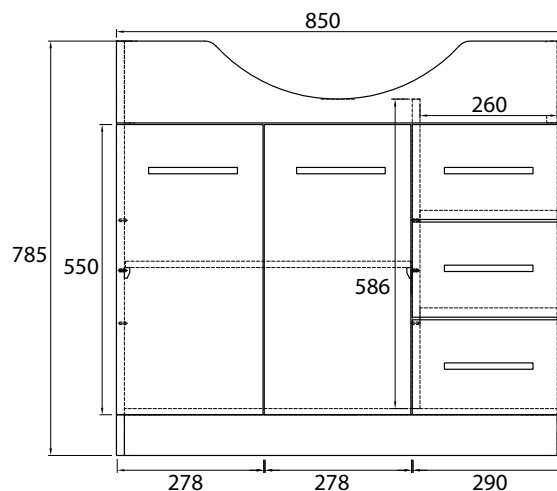

POSH

DOMINIQUE MKII SEMI RECESSED VANITY

Semi Recessed Wall Hung Vanity 750mm

Cabinet Only - Front View

Cabinet Only - Side View

Semi Recessed Freestanding Vanity 750mm

Cabinet Only - Front View

Cabinet Only - Side View

Semi Recessed Wall Hung Vanity 900mm

Cabinet Only - Front View

Cabinet Only - Side View

Disclaimer: Products in this specification manual must by regulation be installed by licensed and registered trade people. The manufacturer/ distributor reserves the right to vary specifications or delete models from their range without prior notification. Dimensions are nominal measurements only. Dimensions and set-outs listed are correct at time of publication however the manufacturer distributor takes no responsibility for printing errors.

Tech Page Version 2

POSH

DOMINIQUE MKII SEMI RECESSED VANITY

Semi Recessed Freestanding Vanity 900mm

Cabinet Only - Front View

Cabinet Only - Side View

Dimensions are nominal measurements only.

SPECIFICATIONS

Recommended use	Domestic, hotel, and commercial
Basin material	Vitreous china
Cabinet material	MDF (2 Pac polyurethane)
Colour availability	White
Taphole option	1 or 3 Taphole
Capacity	750mm - 8.8 Litres 900mm - 8.8 Litres
Integrated overflow	Yes
Plug and waste	32x40mm with overflow (not supplied)
Fixing	Top siliconed to cabinet, cabinet screwed back to wall