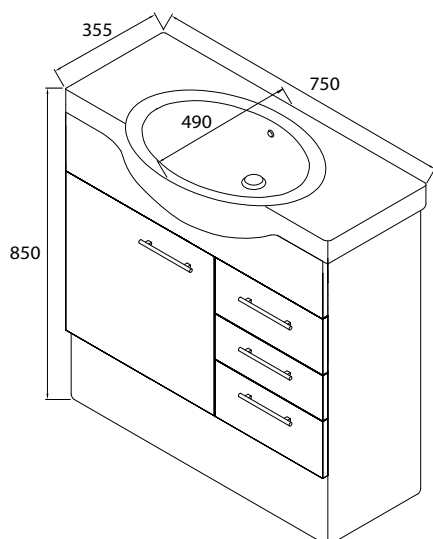

POSH

DOMINIQUE MKII SEMI RECESSED VANITY

Semi Recessed Wall Hung Vanity 750mm

Cabinet Only - Front View

Cabinet Only - Side View

Semi Recessed Freestanding Vanity 750mm

Cabinet Only - Front View

Cabinet Only - Side View

Semi Recessed Wall Hung Vanity 900mm

Cabinet Only - Front View

Cabinet Only - Side View

Disclaimer: Products in this specification manual must by regulation be installed by licensed and registered trade people. The manufacturer/ distributor reserves the right to vary specifications or delete models from their range without prior notification. Dimensions are nominal measurements only. Dimensions and set-outs listed are correct at time of publication however the manufacturer distributor takes no responsibility for printing errors.

Tech Page Version 2

POSH

DOMINIQUE MKII SEMI RECESSED VANITY

Semi Recessed Freestanding Vanity 900mm

Cabinet Only - Front View

Cabinet Only - Side View

Dimensions are nominal measurements only.

SPECIFICATIONS

Recommended use	Domestic, hotel, and commercial
Basin material	Vitreous china
Cabinet material	MDF (2 Pac polyurethane)
Colour availability	White
Taphole option	1 or 3 Taphole
Capacity	750mm - 8.8 Litres 900mm - 8.8 Litres
Integrated overflow	Yes
Plug and waste	32x40mm with overflow (not supplied)
Fixing	Top siliconed to cabinet, cabinet screwed back to wall