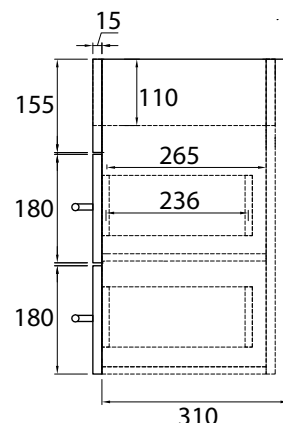

POSH

DOMINIQUE MKII SEMI RECESSED VANITY

Semi Recessed Wall Hung Vanity 750mm

Cabinet Only - Front View

Cabinet Only - Side View

Semi Recessed Freestanding Vanity 750mm

Cabinet Only - Front View

Cabinet Only - Side View

Semi Recessed Wall Hung Vanity 900mm

Cabinet Only - Front View

Cabinet Only - Side View

Disclaimer: Products in this specification manual must by regulation be installed by licensed and registered trade people. The manufacturer/ distributor reserves the right to vary specifications or delete models from their range without prior notification. Dimensions are nominal measurements only. Dimensions and set-outs listed are correct at time of publication however the manufacturer distributor takes no responsibility for printing errors.

Tech Page Version 2

POSH

DOMINIQUE MKII SEMI RECESSED VANITY

Semi Recessed Freestanding Vanity 900mm

Cabinet Only - Front View

Cabinet Only - Side View

Dimensions are nominal measurements only.

SPECIFICATIONS

Recommended use	Domestic, hotel, and commercial
Basin material	Vitreous china
Cabinet material	MDF (2 Pac polyurethane)
Colour availability	White
Taphole option	1 or 3 Taphole
Capacity	750mm - 8.8 Litres 900mm - 8.8 Litres
Integrated overflow	Yes
Plug and waste	32x40mm with overflow (not supplied)
Fixing	Top siliconed to cabinet, cabinet screwed back to wall