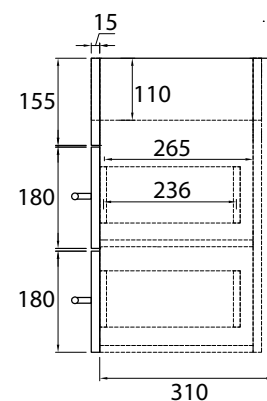

POSH

DOMINIQUE MKII SEMI RECESSED VANITY

Semi Recessed Wall Hung Vanity 750mm

Cabinet Only - Front View

Cabinet Only - Side View

Semi Recessed Freestanding Vanity 750mm

Cabinet Only - Front View

Cabinet Only - Side View

Semi Recessed Wall Hung Vanity 900mm

Cabinet Only - Front View

Cabinet Only - Side View

Disclaimer: Products in this specification manual must by regulation be installed by licensed and registered trade people. The manufacturer/ distributor reserves the right to vary specifications or delete models from their range without prior notification. Dimensions are nominal measurements only. Dimensions and set-outs listed are correct at time of publication however the manufacturer distributor takes no responsibility for printing errors.

Tech Page Version 2

POSH

DOMINIQUE MKII SEMI RECESSED VANITY

Semi Recessed Freestanding Vanity 900mm

Cabinet Only - Front View

Cabinet Only - Side View

Dimensions are nominal measurements only.

SPECIFICATIONS

Recommended use	Domestic, hotel, and commercial
Basin material	Vitreous china
Cabinet material	MDF (2 Pac polyurethane)
Colour availability	White
Taphole option	1 or 3 Taphole
Capacity	750mm - 8.8 Litres 900mm - 8.8 Litres
Integrated overflow	Yes
Plug and waste	32x40mm with overflow (not supplied)
Fixing	Top siliconed to cabinet, cabinet screwed back to wall