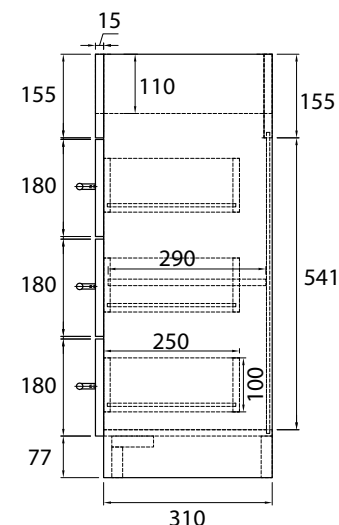

POSH

DOMINIQUE MKII SEMI RECESSED VANITY

Semi Recessed Wall Hung Vanity 750mm

Cabinet Only - Front View

Cabinet Only - Side View

Semi Recessed Freestanding Vanity 750mm

Cabinet Only - Front View

Cabinet Only - Side View

Semi Recessed Wall Hung Vanity 900mm

Cabinet Only - Front View

Cabinet Only - Side View

Disclaimer: Products in this specification manual must by regulation be installed by licensed and registered trade people. The manufacturer/ distributor reserves the right to vary specifications or delete models from their range without prior notification. Dimensions are nominal measurements only. Dimensions and set-outs listed are correct at time of publication however the manufacturer distributor takes no responsibility for printing errors.

Tech Page Version 2

POSH

DOMINIQUE MKII SEMI RECESSED VANITY

Semi Recessed Freestanding Vanity 900mm

Cabinet Only - Front View

Cabinet Only - Side View

Dimensions are nominal measurements only.

SPECIFICATIONS

Recommended use	Domestic, hotel, and commercial
Basin material	Vitreous china
Cabinet material	MDF (2 Pac polyurethane)
Colour availability	White
Taphole option	1 or 3 Taphole
Capacity	750mm - 8.8 Litres 900mm - 8.8 Litres
Integrated overflow	Yes
Plug and waste	32x40mm with overflow (not supplied)
Fixing	Top siliconed to cabinet, cabinet screwed back to wall