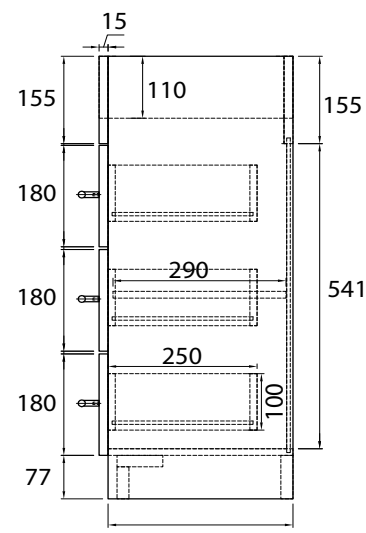

POSH

DOMINIQUE MKII SEMI RECESSED VANITY

Semi Recessed Wall Hung Vanity 750mm

Cabinet Only - Front View

Cabinet Only - Side View

Semi Recessed Freestanding Vanity 750mm

Cabinet Only - Front View

Cabinet Only - Side View

Semi Recessed Wall Hung Vanity 900mm

Cabinet Only - Front View

Cabinet Only - Side View

Disclaimer: Products in this specification manual must by regulation be installed by licensed and registered trade people. The manufacturer/ distributor reserves the right to vary specifications or delete models from their range without prior notification. Dimensions are nominal measurements only. Dimensions and set-outs listed are correct at time of publication however the manufacturer distributor takes no responsibility for printing errors.

Tech Page Version 2

POSH

DOMINIQUE MKII SEMI RECESSED VANITY

Semi Recessed Freestanding Vanity 900mm

Cabinet Only - Front View

Cabinet Only - Side View

Dimensions are nominal measurements only.

SPECIFICATIONS

Recommended use	Domestic, hotel, and commercial
Basin material	Vitreous china
Cabinet material	MDF (2 Pac polyurethane)
Colour availability	White
Taphole option	1 or 3 Taphole
Capacity	750mm - 8.8 Litres 900mm - 8.8 Litres
Integrated overflow	Yes
Plug and waste	32x40mm with overflow (not supplied)
Fixing	Top siliconed to cabinet, cabinet screwed back to wall