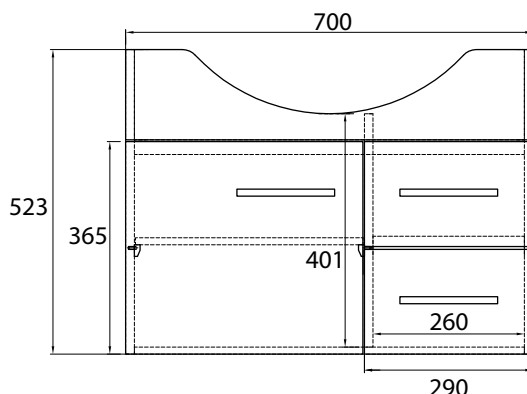

POSH

DOMINIQUE MKII SEMI RECESSED VANITY

Semi Recessed Wall Hung Vanity 750mm

Cabinet Only - Front View

Cabinet Only - Side View

Semi Recessed Freestanding Vanity 750mm

Cabinet Only - Front View

Cabinet Only - Side View

Semi Recessed Wall Hung Vanity 900mm

Cabinet Only - Front View

Cabinet Only - Side View

Disclaimer: Products in this specification manual must by regulation be installed by licensed and registered trade people. The manufacturer/ distributor reserves the right to vary specifications or delete models from their range without prior notification. Dimensions are nominal measurements only. Dimensions and set-outs listed are correct at time of publication however the manufacturer distributor takes no responsibility for printing errors.

Tech Page Version 2

POSH

DOMINIQUE MKII SEMI RECESSED VANITY

Semi Recessed Freestanding Vanity 900mm

Cabinet Only - Front View

Cabinet Only - Side View

Dimensions are nominal measurements only.

SPECIFICATIONS

Recommended use	Domestic, hotel, and commercial
Basin material	Vitreous china
Cabinet material	MDF (2 Pac polyurethane)
Colour availability	White
Taphole option	1 or 3 Taphole
Capacity	750mm - 8.8 Litres 900mm - 8.8 Litres
Integrated overflow	Yes
Plug and waste	32x40mm with overflow (not supplied)
Fixing	Top siliconed to cabinet, cabinet screwed back to wall