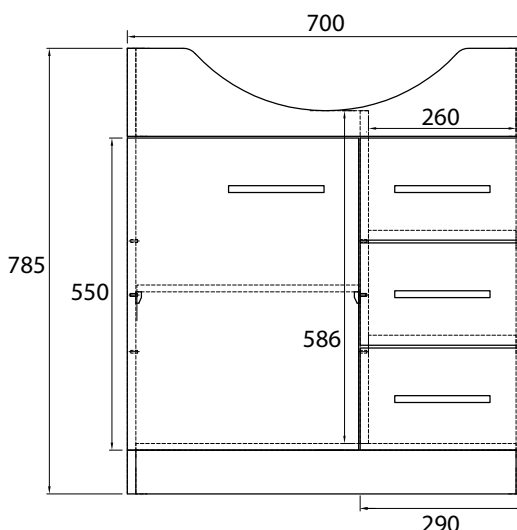

POSH

DOMINIQUE MKII SEMI RECESSED VANITY

Semi Recessed Wall Hung Vanity 750mm

Cabinet Only - Front View

Cabinet Only - Side View

Semi Recessed Freestanding Vanity 750mm

Cabinet Only - Front View

Cabinet Only - Side View

Semi Recessed Wall Hung Vanity 900mm

Cabinet Only - Front View

Cabinet Only - Side View

Disclaimer: Products in this specification manual must by regulation be installed by licensed and registered trade people. The manufacturer/ distributor reserves the right to vary specifications or delete models from their range without prior notification. Dimensions are nominal measurements only. Dimensions and set-outs listed are correct at time of publication however the manufacturer distributor takes no responsibility for printing errors.

Tech Page Version 2

POSH

DOMINIQUE MKII SEMI RECESSED VANITY

Semi Recessed Freestanding Vanity 900mm

Cabinet Only - Front View

Cabinet Only - Side View

Dimensions are nominal measurements only.

SPECIFICATIONS

Recommended use	Domestic, hotel, and commercial
Basin material	Vitreous china
Cabinet material	MDF (2 Pac polyurethane)
Colour availability	White
Taphole option	1 or 3 Taphole
Capacity	750mm - 8.8 Litres 900mm - 8.8 Litres
Integrated overflow	Yes
Plug and waste	32x40mm with overflow (not supplied)
Fixing	Top siliconed to cabinet, cabinet screwed back to wall