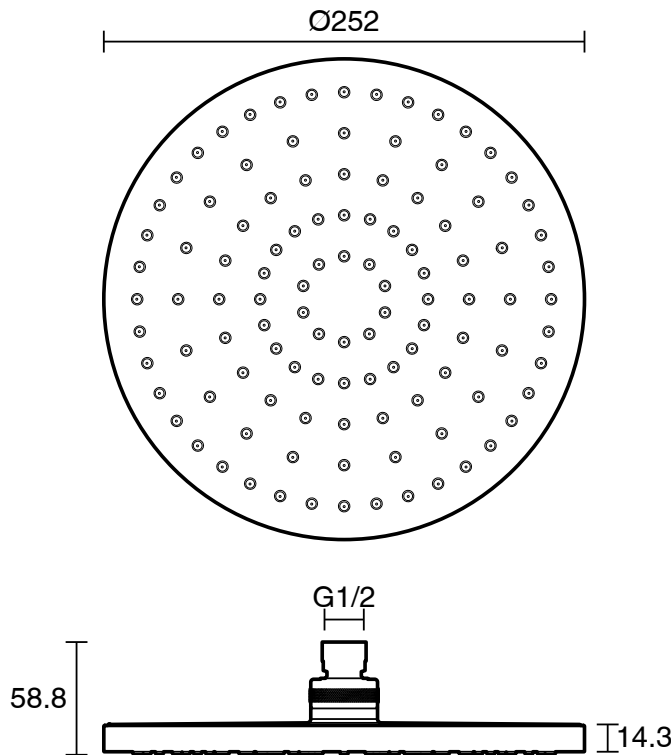

Roca Ona ABS Overhead Shower 250mm Matte Black (3 Star)

15023

SPECIFICATIONS

Recommended Use	Domestic;Commercial;Hotel
Colour Category	Black
Colour Finish	Matte Black
Max Continuous Working Pressure (kPa)	500
Max Continuous Working Temperature (deg C)	60
Hot Water Unit Suitability	Storage Tank;Continuous Flow

WARRANTY

Warranty - Domestic Use (Years)	15
Spare Parts & Labour (Years)	1

Please refer to Warranty Page for full Terms and Conditions

Dimensions are nominal measurements only.

CLEANING RECOMMENDATIONS:

We recommend the use of soapy water or approved cleaners. This product should not be cleaned with abrasive materials. Damage caused by any improper treatment is not covered by the product warranty. Refer to Warranty Conditions

Disclaimer: Products in this specification manual must by regulation be installed by licensed and registered trade people. The manufacturer/distributor reserves the right to vary specifications or delete models from their range without prior notification. Dimensions are nominal measurements only. Dimensions and set-outs listed are correct at time of publication however the manufacturer/distributor takes no responsibility for printing errors.

Published 08/11/2024

To see the complete Roca range go to www.reece.com.au