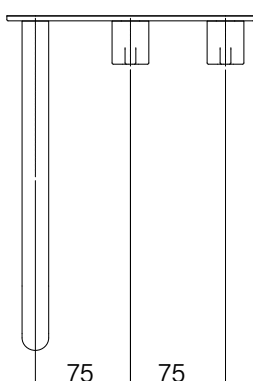

**Faucet Strommen Vara Wall Basin / Bath Hostess System Tap Right Hand 250mm Trimset
Armada Bronze (6 Star) Lead Free
40225**

SPECIFICATIONS

Recommended Use	Domestic; Commercial; Hotel
Colour Finish	Armada Bronze
Primary Material	DR Brass
Recommended Pressure Range	300 - 500 kPa
Max Continuous Working Temperature (deg C)	65
Min Continuous Working Temperature (deg C)	5
Hot Water Unit Suitability	Storage Tank, Continuous Flow

WARRANTY

Warranty - Domestic Use (Years)	40
Spare Parts & Labour (Years)	10

Please refer to Warranty Page for full Terms and Conditions

Dimensions are nominal measurements only.

CLEANING RECOMMENDATIONS:

We recommend the use of soapy water or approved cleaners. This product should not be cleaned with abrasive materials. Damage caused by any improper treatment is not covered by the product warranty. Refer to Warranty Conditions

Disclaimer: Products in this specification manual must by regulation be installed by licensed and registered trade people. The manufacturer/distributor reserves the right to vary specifications or delete models from their range without prior notification. Dimensions are nominal measurements only. Dimensions and set-outs listed are correct at time of publication however the manufacturer/distributor takes no responsibility for printing errors.

Published 11/02/2026