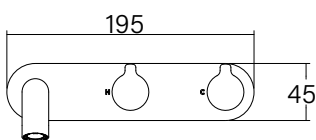

Dimensions are nominal measurements only.

CLEANING RECOMMENDATIONS:

We recommend the use of soapy water or approved cleaners. This product should not be cleaned with abrasive materials. Damage caused by any improper treatment is not covered by the product warranty. Refer to Warranty Conditions

Disclaimer: Products in this specification manual must by regulation be installed by licensed and registered trade people. The manufacturer/distributor reserves the right to vary specifications or delete models from their range without prior notification. Dimensions are nominal measurements only. Dimensions and set-outs listed are correct at time of publication however the manufacturer/distributor takes no responsibility for printing errors.

Published 11/02/2026