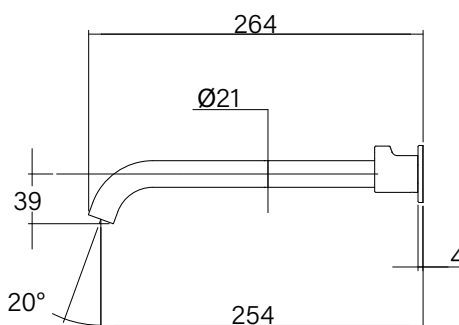

**Faucet Strommen Vara Wall Basin / Bath Hostess System Tap Right Hand 250mm Trimset
Armada Bronze (6 Star) Lead Free
40225**

SPECIFICATIONS

Recommended Use	Domestic; Commercial; Hotel
Colour Finish	Armada Bronze
Primary Material	DR Brass
Recommended Pressure Range	300 - 500 kPa
Max Continuous Working Temperature (deg C)	65
Min Continuous Working Temperature (deg C)	5
Hot Water Unit Suitability	Storage Tank, Continuous Flow

WARRANTY

Warranty - Domestic Use (Years)	40
Spare Parts & Labour (Years)	10

Please refer to Warranty Page for full Terms and Conditions

Dimensions are nominal measurements only.

CLEANING RECOMMENDATIONS:

We recommend the use of soapy water or approved cleaners. This product should not be cleaned with abrasive materials. Damage caused by any improper treatment is not covered by the product warranty. Refer to Warranty Conditions

Disclaimer: Products in this specification manual must by regulation be installed by licensed and registered trade people. The manufacturer/distributor reserves the right to vary specifications or delete models from their range without prior notification. Dimensions are nominal measurements only. Dimensions and set-outs listed are correct at time of publication however the manufacturer/distributor takes no responsibility for printing errors.

Published 11/02/2026