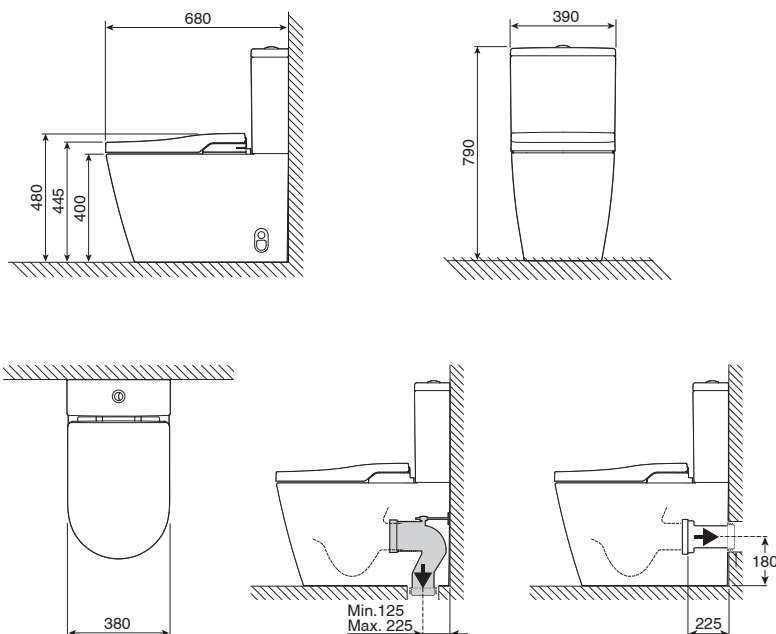

Roca In-Wash Inspira Rimless Close Coupled Back To Wall Toilet Suite with Heated Seat (4 Star)

9510067

SPECIFICATIONS

Recommended Use	Domestic, Hotel & Commercial
Pan Material	Vitreous China
Toilet Seat Material	Polypropylene (Seat) & Melamine (Lid)
Weight	55 kg
Toilet Seat Type	Heated
Rim Configuration	Rimless
Water Inlet Position	Bottom Inlet (Reversible right or left)
Pan Outlet Type	Universal S & P
P Trap Setout	180 mm
S Trap Min Setout	125 mm
S Trap Max Setout	225 mm
Pan Fixing	Screwed to wall and bedded with sealant
Water Supply Pressure	150kPa to 500kPa

WARRANTY

Warranty - Domestic Use	15 Years
Seat - Domestic Use	2 Years
Spare Parts & Labour	12 Months

Please refer to Warranty Page for full Terms and Conditions

Dimensions are nominal measurements only.

CLEANING RECOMMENDATIONS:

We recommend the use of soapy water or approved cleaners. This product should not be cleaned with abrasive materials. Damage caused by any improper treatment is not covered by the product warranty. Refer to Warranty Conditions

Disclaimer: Products in this specification manual must by regulation be installed by licensed and registered trade people. The manufacturer/distributor reserves the right to vary specifications or delete models from their range without prior notification. Dimensions are nominal measurements only. Dimensions and set-outs listed are correct at time of publication however the manufacturer/distributor takes no responsibility for printing errors.

Published 25/07/2022

To see the complete Roca range go to www.reece.com.au/bathrooms