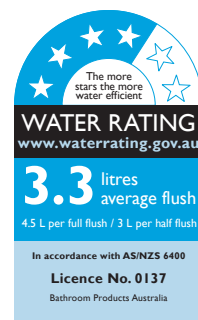

Roca In-Wash Inspira Rimless Close Coupled Back To Wall Toilet Suite with Heated Seat (4 Star)

9510067

SPECIFICATIONS

Recommended Use	Domestic, Hotel & Commercial
Pan Material	Vitreous China
Toilet Seat Material	Polypropylene (Seat) & Melamine (Lid)
Weight	55 kg
Toilet Seat Type	Heated
Rim Configuration	Rimless
Water Inlet Position	Bottom Inlet (Reversible right or left)
Pan Outlet Type	Universal S & P
P Trap Setout	180 mm
S Trap Min Setout	125 mm
S Trap Max Setout	225 mm
Pan Fixing	Screwed to wall and bedded with sealant
Water Supply Pressure	150kPa to 500kPa

WARRANTY

Warranty - Domestic Use	15 Years
Seat - Domestic Use	2 Years
Spare Parts & Labour	12 Months

Please refer to Warranty Page for full Terms and Conditions

Dimensions are nominal measurements only.

CLEANING RECOMMENDATIONS:

We recommend the use of soapy water or approved cleaners. This product should not be cleaned with abrasive materials. Damage caused by any improper treatment is not covered by the product warranty. Refer to Warranty Conditions

Disclaimer: Products in this specification manual must by regulation be installed by licensed and registered trade people. The manufacturer/distributor reserves the right to vary specifications or delete models from their range without prior notification. Dimensions are nominal measurements only. Dimensions and set-outs listed are correct at time of publication however the manufacturer/distributor takes no responsibility for printing errors.

Published 25/07/2022

To see the complete Roca range go to www.reece.com.au/bathrooms