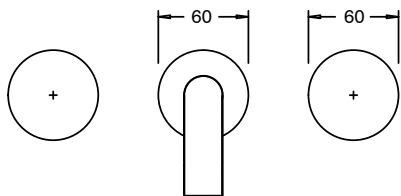

Dimensions are nominal measurements only.

CLEANING RECOMMENDATIONS:

We recommend the use of soapy water or approved cleaners. This product should not be cleaned with abrasive materials. Damage caused by any improper treatment is not covered by the product warranty. Refer to Warranty Conditions

Disclaimer: Products in this specification manual must by regulation be installed by licensed and registered trade people. The manufacturer/distributor reserves the right to vary specifications or delete models from their range without prior notification. Dimensions are nominal measurements only. Dimensions and set-outs listed are correct at time of publication however the manufacturer/distributor takes no responsibility for printing errors.

Published 13/03/2025

To see the complete Milli range go to www.reece.com.au