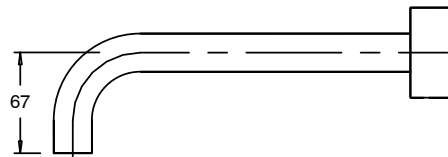

Dimensions are nominal measurements only.

CLEANING RECOMMENDATIONS:

We recommend the use of soapy water or approved cleaners. This product should not be cleaned with abrasive materials. Damage caused by any improper treatment is not covered by the product warranty. Refer to Warranty Conditions

Disclaimer: Products in this specification manual must by regulation be installed by licensed and registered trade people. The manufacturer/distributor reserves the right to vary specifications or delete models from their range without prior notification. Dimensions are nominal measurements only. Dimensions and set-outs listed are correct at time of publication however the manufacturer/distributor takes no responsibility for printing errors.

Published 13/03/2025

To see the complete Milli range go to www.reece.com.au