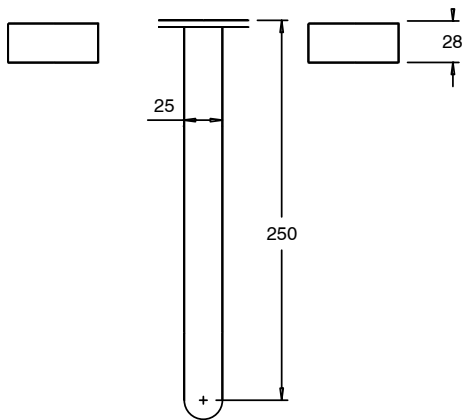

Milli Pure Bath Set 250mm with Cirque Textured Handles PVD Brushed Gold

9510827

SPECIFICATIONS	
Recommended Use	Domestic;Hotel;Commercial
Colour Finish	Brushed Gold
Primary Material	DR Brass
Recommended Pressure Range	150 - 500 kPa as per AS3500
Max Continuous Working Temperature (deg C)	65
Min Continuous Working Temperature (deg C)	5
Hot Water Unit Suitability	Storage Tank;Continuous Flow
WARRANTY	
Warranty - Domestic Use (Years)	15
Spare Parts & Labour (Years)	1

Please refer to Warranty Page for full Terms and Conditions

Dimensions are nominal measurements only.

CLEANING RECOMMENDATIONS:

We recommend the use of soapy water or approved cleaners. This product should not be cleaned with abrasive materials. Damage caused by any improper treatment is not covered by the product warranty. Refer to Warranty Conditions

Disclaimer: Products in this specification manual must by regulation be installed by licensed and registered trade people. The manufacturer/distributor reserves the right to vary specifications or delete models from their range without prior notification. Dimensions are nominal measurements only. Dimensions and set-outs listed are correct at time of publication however the manufacturer/distributor takes no responsibility for printing errors.

Published 13/03/2025

To see the complete Milli range go to www.reece.com.au