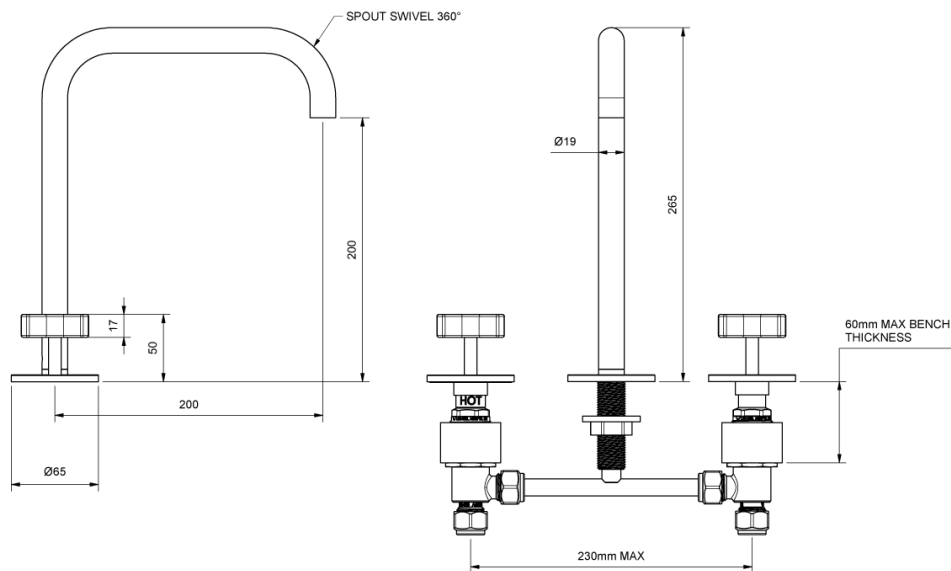

Milli Exo Hob Sink Set Matte Black (4 Star)

2299076

SPECIFICATIONS

Recommended Use	Domestic, Hotel & Commercial
Colour	Matte Black
Finish	Matte
Body Material	Electroplated Brass
Recommended Pressure Range	150 - 500 kPa
Maximum Continuous Working Temperature	80 deg C
Suitable for Storage Tank Hot Water	Yes
Suitable for Continuous Flow Hot Water	Yes
Suitable for Gravity Feed Hot Water	No

WARRANTY

Warranty - Domestic Use	15 Years
Spare Parts & Labour	5 Years

Please refer to Warranty Page for full Terms and Conditions

Dimensions are nominal measurements only.

CLEANING RECOMMENDATIONS:

We recommend the use of soapy water or approved cleaners. This product should not be cleaned with abrasive materials. Damage caused by any improper treatment is not covered by the product warranty. Refer to Warranty Conditions

Disclaimer: Products in this specification manual must by regulation be installed by licensed and registered trade people. The manufacturer/distributor reserves the right to vary specifications or delete models from their range without prior notification. Dimensions are nominal measurements only. Dimensions and set-outs listed are correct at time of publication however the manufacturer/distributor takes no responsibility for printing errors.

Published 30/09/2022

To see the complete Milli range go to www.reece.com.au