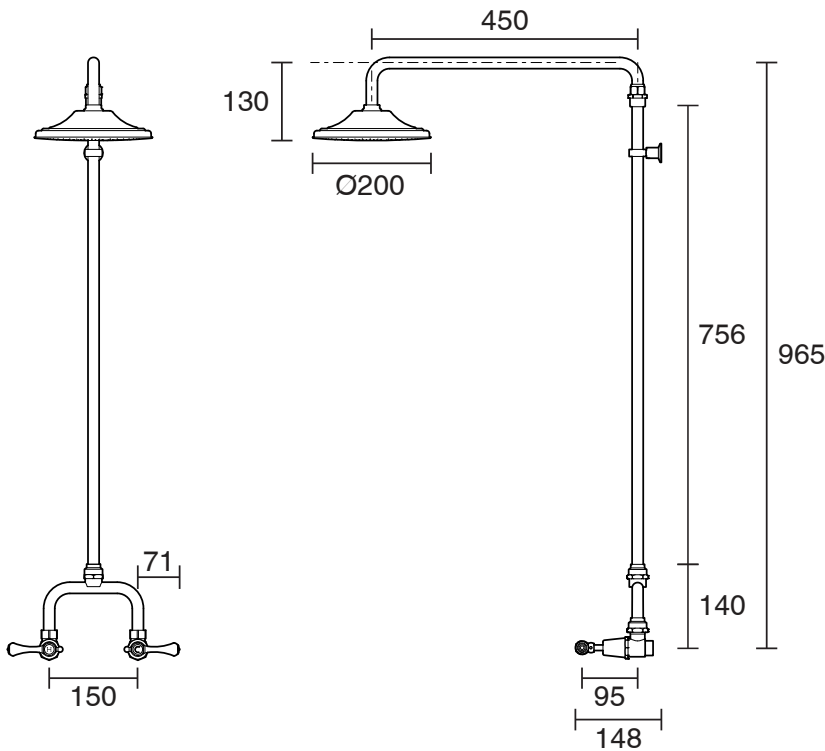

KADO

Kado Era Exposed Shower Set Lever Handle Chrome (3 Star)

9507543

SPECIFICATIONS

Recommended Use	Domestic, Hotel & Commercial
Colour	Chrome
Finish	Polished
Material	DR Brass
Recommended Pressure Range	150 - 500 kPa
Maximum Continuous Working Temperature	80 deg C
Suitable for Storage Tank Hot Water	Yes
Suitable for Continuous Flow Hot Water	Yes
Suitable for Gravity Feed Hot Water	No

WARRANTY

Warranty - Domestic Use	10 Years
Spare Parts & Labour	12 Months

Please refer to Warranty Page for full Terms and Conditions

Dimensions are nominal measurements only.

CLEANING RECOMMENDATIONS:

We recommend the use of soapy water or approved cleaners. This product should not be cleaned with abrasive materials. Damage caused by any improper treatment is not covered by the product warranty. Refer to Warranty Conditions

Disclaimer: Products in this specification manual must by regulation be installed by licensed and registered trade people. The manufacturer/distributor reserves the right to vary specifications or delete models from their range without prior notification. Dimensions are nominal measurements only. Dimensions and set-outs listed are correct at time of publication however the manufacturer/distributor takes no responsibility for printing errors.

Published 12/10/2023

To see the complete Kado range go to www.reece.com.au