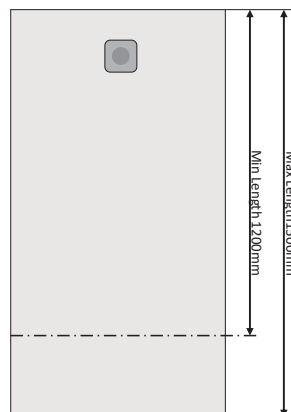

Roca Cyprus Stonex Shower Floor 900mm x 1500mm Cut Cemento with Matching Waste

1711997

SPECIFICATIONS

Recommended Use	Domestic, Hotel & Commercial
Material	Stonex Reinforced Resin
Colour	Cemento
Waste Position	Centre Rear
Waste Type	Stainless Steel Powder Coated Matching 50mm Waste Outlet
Weight	45 kg

WARRANTY

Warranty - Domestic Use	15 Years
Spare Parts & Labour	12 Months

Please refer to Warranty Page for full Terms and Conditions

Dimensions are nominal measurements only.

CLEANING RECOMMENDATIONS:

We recommend the use of soapy water or approved cleaners. This product should not be cleaned with abrasive materials. Damage caused by any improper treatment is not covered by the product warranty. Refer to Warranty Conditions

Disclaimer: Products in this specification manual must by regulation be installed by licensed and registered trade people. The manufacturer/distributor reserves the right to vary specifications or delete models from their range without prior notification. Dimensions are nominal measurements only. Dimensions and set-outs listed are correct at time of publication however the manufacturer/distributor takes no responsibility for printing errors.

Published 15/10/2020

To see the complete Roca range go to
www.reece.com.au