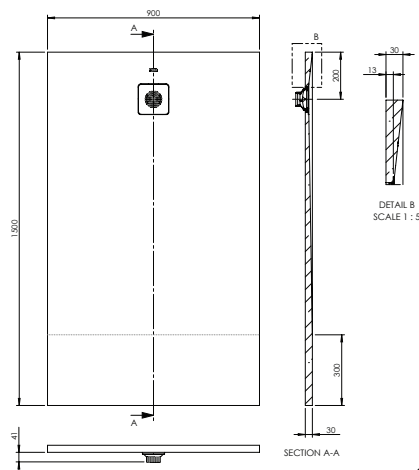

Roca Cyprus Stonex Shower Floor 900mm x 1500mm Cut Cemento with Matching Waste

1711997

SPECIFICATIONS

Recommended Use	Domestic, Hotel & Commercial
Material	Stonex Reinforced Resin
Colour	Cemento
Waste Position	Centre Rear
Waste Type	Stainless Steel Powder Coated Matching 50mm Waste Outlet
Weight	45 kg

WARRANTY

Warranty - Domestic Use	15 Years
Spare Parts & Labour	12 Months

Please refer to Warranty Page for full Terms and Conditions

Dimensions are nominal measurements only.

CLEANING RECOMMENDATIONS:

We recommend the use of soapy water or approved cleaners. This product should not be cleaned with abrasive materials. Damage caused by any improper treatment is not covered by the product warranty. Refer to Warranty Conditions

Disclaimer: Products in this specification manual must by regulation be installed by licensed and registered trade people. The manufacturer/distributor reserves the right to vary specifications or delete models from their range without prior notification. Dimensions are nominal measurements only. Dimensions and set-outs listed are correct at time of publication however the manufacturer/distributor takes no responsibility for printing errors.

Published 15/10/2020

To see the complete Roca range go to
www.reece.com.au