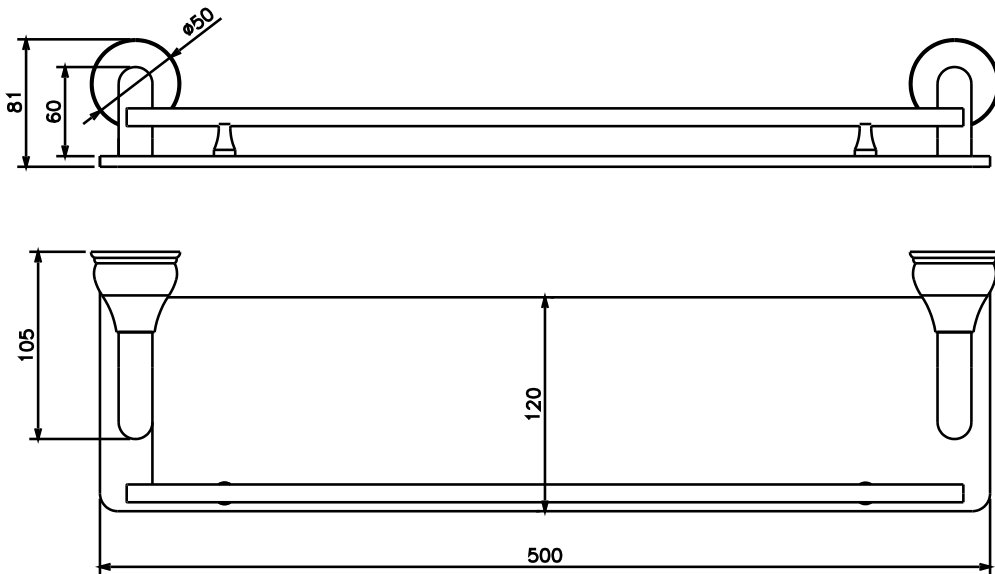

Milli Monument Edit Shower Shelf Brushed Nickel

2265504

SPECIFICATIONS

Recommended Use	Domestic, Hotel & Commercial
Colour	Brushed Nickel
Material	Brass

WARRANTY

Replacement Only - Domestic Use 15 Years

Please refer to Warranty Page for full Terms and Conditions

Disclaimer: Products in this specification manual must by regulation be installed by licensed and registered trade people. The manufacturer/distributor reserves the right to vary specifications or delete models from their range without prior notification. Dimensions are nominal measurements only. Dimensions and set-outs listed are correct at time of publication however the manufacturer/distributor takes no responsibility for printing errors.