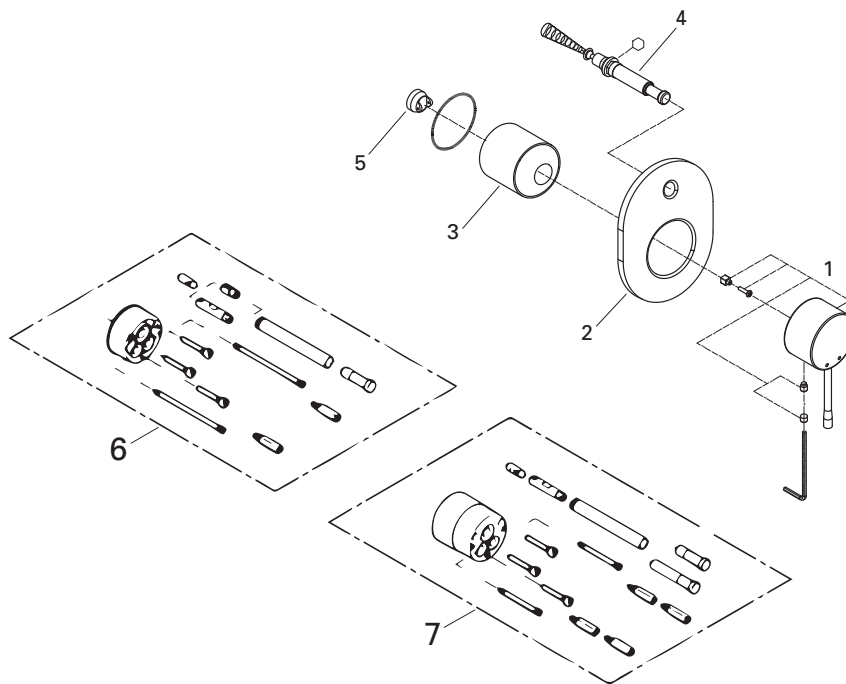

ESSENCE NEW
SINGLE LEVER DIVERTER MIXER TRIMSET
MODEL #19285001

Pure Freude
an Wasser

Product Specifications

Product Description:
Single Lever Shower/Bath Mixer with Diverter Trim-Set

Standard Specification:
Concealed Inwall Body for final installation - 33961000
Trimset only, not supplied with concealed body

Care

For directions on the care of this fitting, please refer to the accompanying care instructions.

ESSENCE NEW
 SINGLE LEVER DIVERTER MIXER TRIMSET
 MODEL #19285001

Pure Freude
 an Wasser

Spare Parts

Pos.-nr.	Product Description	Order-nr.	Units per package
1	Lever	46915000	1
2	Escutcheon	46905000	1
3	Cap	09038000	1
4	Diverter Assembly	46737000	1
5	Temperature limiter - optional extra	46308000	1
6	Extension set 1/2" 25mm - optional extra	46191000	1
7	Extension set 50mm - optional extra	46343000	1