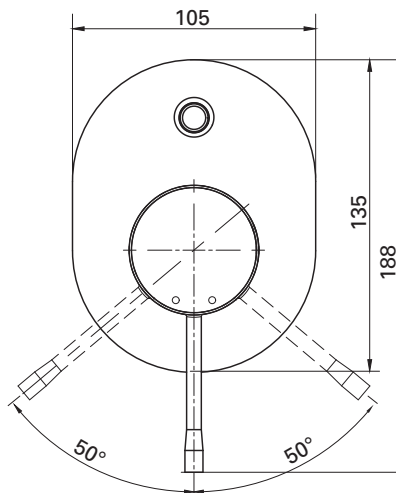

ESSENCE NEW
SINGLE LEVER DIVERTER MIXER TRIMSET
MODEL #19285001

Pure Freude
an Wasser

Product Specifications

Product Description:
Single Lever Shower/Bath Mixer with Diverter Trim-Set

Standard Specification:
Concealed Inwall Body for final installation - 33961000
Trimset only, not supplied with concealed body

GROHE StarLight® chrome finish
Automatic Diverter: Bath/Shower