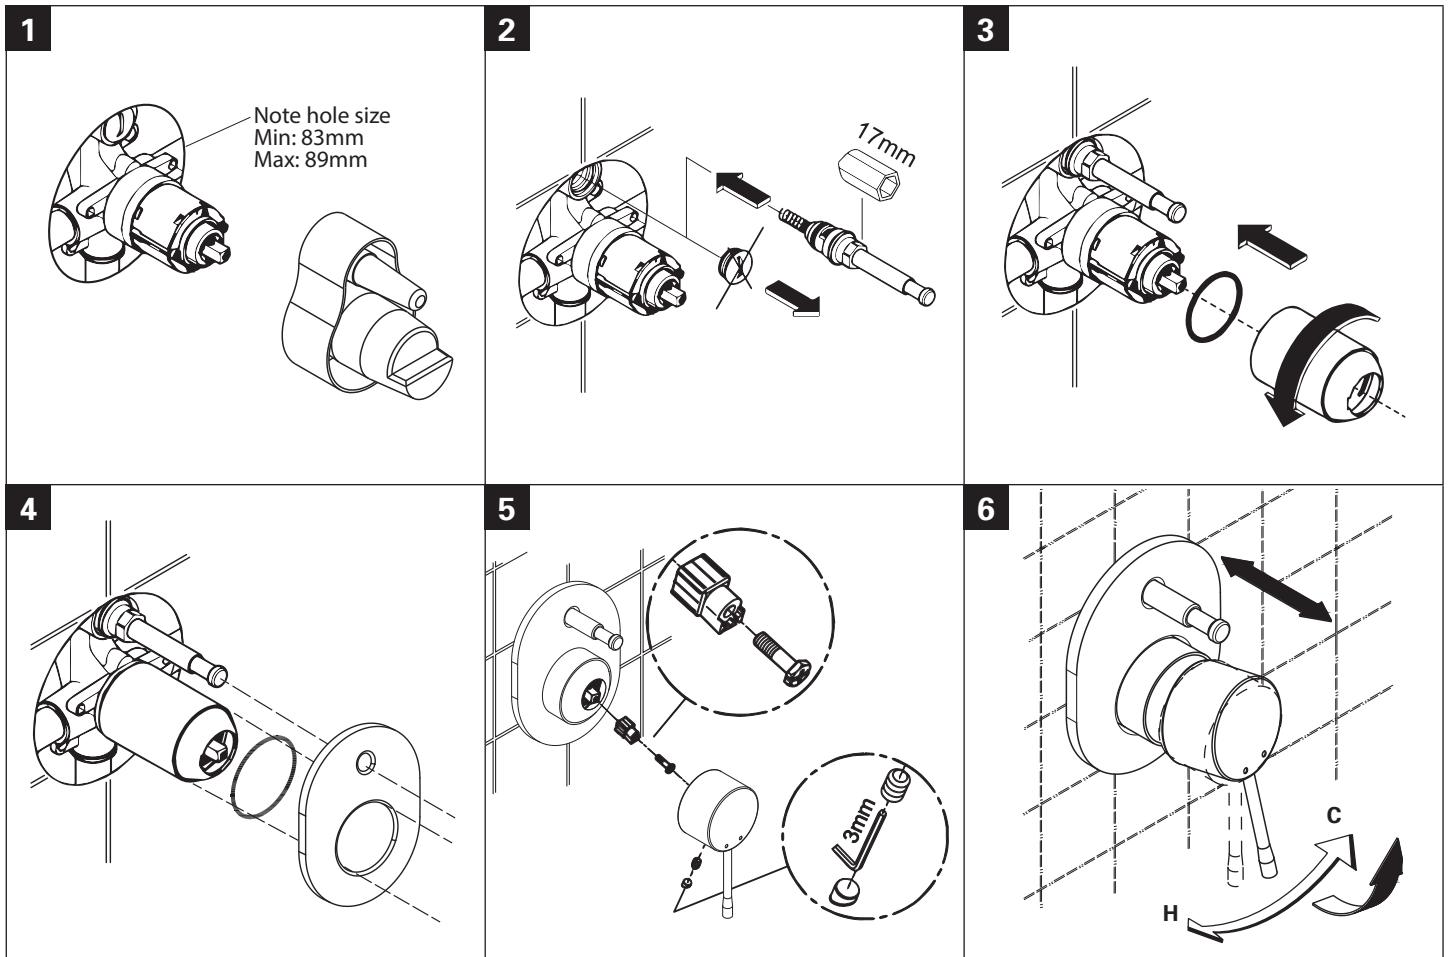

ESSENCE NEW
SINGLE LEVER DIVERTER MIXER TRIMSET
MODEL #19285001

Pure Freude
an Wasser

Product Specifications

Product Description:
Single Lever Shower/Bath Mixer with Diverter Trim-Set

Standard Specification:
Concealed Inwall Body for final installation - 33961000
Trimset only, not supplied with concealed body

GROHE StarLight® chrome finish
Automatic Diverter: Bath/Shower

Installation instructions

Installation Instructions

Flush piping system prior and after installation of fitting thoroughly!

This product must be installed in conformance with local codes e.g. AS/NZS 3500 series of standard!

Installation and connection, see Figs [1] to [6]. Refer to the dimensional drawing above. To be installed with 33961000 concealed body. **PLEASE NOTE** – Face of noggins need to be positioned a minimum of 43mm & a maximum of 73mm from where the finished wall surface will end up.