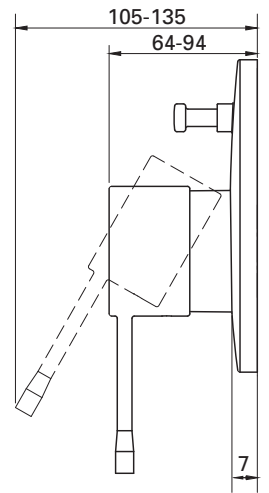

ESSENCE NEW
SINGLE LEVER DIVERTER MIXER TRIMSET
MODEL #19285001

Pure Freude
an Wasser

Product Specifications

Product Description:
Single Lever Shower/Bath Mixer with Diverter Trim-Set

Standard Specification:
Concealed Inwall Body for final installation - 33961000
Trimset only, not supplied with concealed body

GROHE StarLight® chrome finish
Automatic Diverter: Bath/Shower