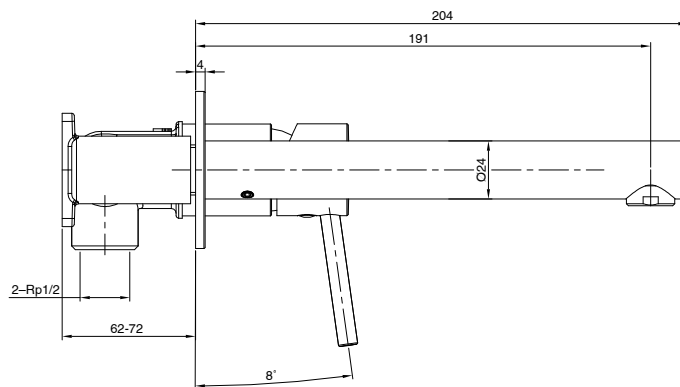

Dimensions are nominal measurements only.

CLEANING RECOMMENDATIONS:

We recommend the use of soapy water or approved cleaners. This product should not be cleaned with abrasive materials. Damage caused by any improper treatment is not covered by the product warranty. Refer to Warranty Conditions

Disclaimer: Products in this specification manual must by regulation be installed by licensed and registered trade people. The manufacturer/distributor reserves the right to vary specifications or delete models from their range without prior notification. Dimensions are nominal measurements only. Dimensions and set-outs listed are correct at time of publication however the manufacturer/distributor takes no responsibility for printing errors.

Published 28/03/2024

To see the complete Mizu range go to www.reece.com.au

WaterMark
AS/NZS 3718
WM-022094