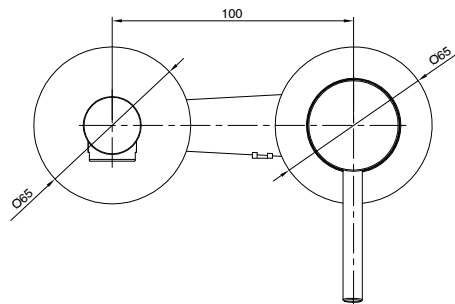

Dimensions are nominal measurements only.

CLEANING RECOMMENDATIONS:

We recommend the use of soapy water or approved cleaners. This product should not be cleaned with abrasive materials. Damage caused by any improper treatment is not covered by the product warranty. Refer to Warranty Conditions

Disclaimer: Products in this specification manual must by regulation be installed by licensed and registered trade people. The manufacturer/distributor reserves the right to vary specifications or delete models from their range without prior notification. Dimensions are nominal measurements only. Dimensions and set-outs listed are correct at time of publication however the manufacturer/distributor takes no responsibility for printing errors.

Published 28/03/2024

To see the complete Mizu range go to www.reece.com.au

WaterMark
AS/NZS 3718
WM-022094