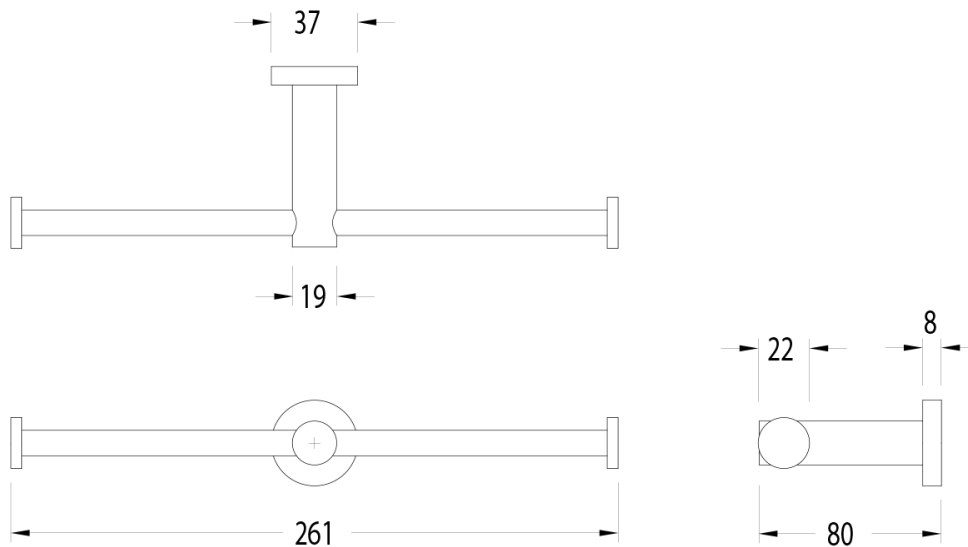

Milli Mood Edit Double Toilet Roll Holder Brushed Gunmetal

2281326

SPECIFICATIONS

Recommended Use	Domestic, Hotel & Commercial
Colour	Brushed Gunmetal
Material	DR Brass

WARRANTY

Replacement Only - Domestic Use 15 Years

Please refer to Warranty Page for full Terms and Conditions

Dimensions are nominal measurements only.

CLEANING RECOMMENDATIONS:

We recommend the use of soapy water or approved cleaners. This product should not be cleaned with abrasive materials. Damage caused by any improper treatment is not covered by the product warranty. Refer to Warranty Conditions

Disclaimer: Products in this specification manual must by regulation be installed by licensed and registered trade people. The manufacturer/distributor reserves the right to vary specifications or delete models from their range without prior notification. Dimensions are nominal measurements only. Dimensions and set-outs listed are correct at time of publication however the manufacturer/distributor takes no responsibility for printing errors.

Published 28/03/2022

To see the complete Milli range go to
www.reece.com.au