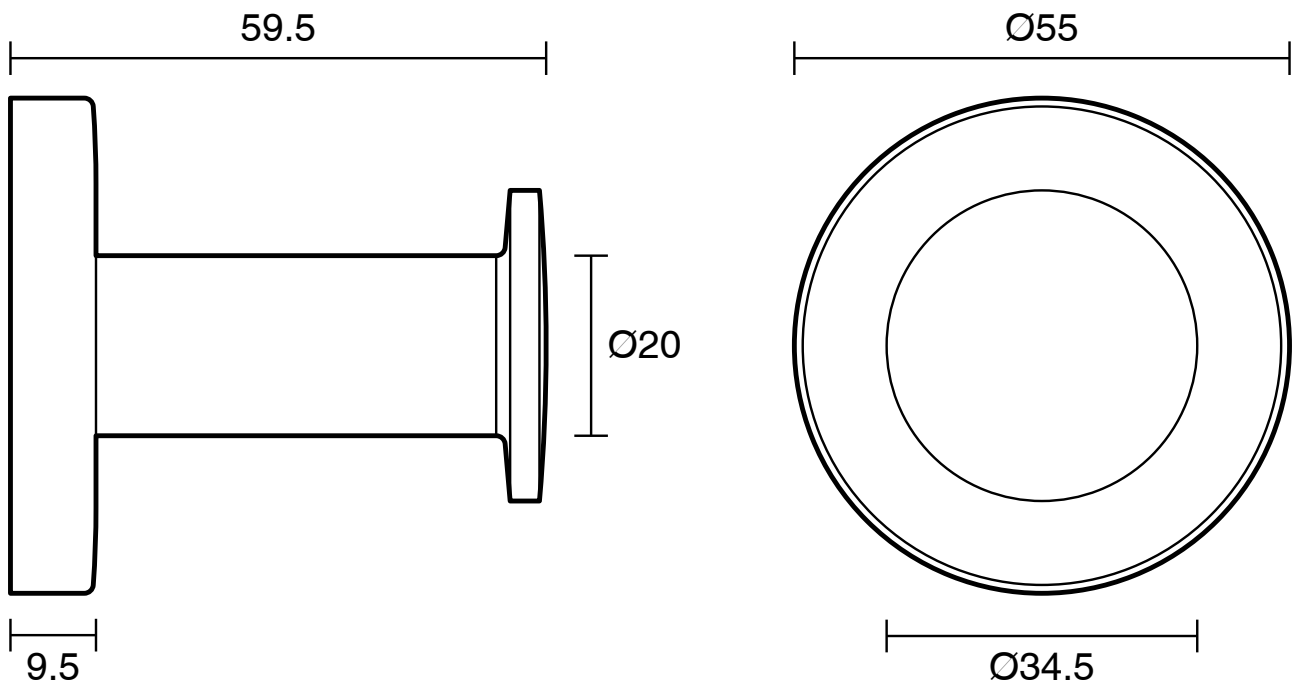

## Roca Ona Robe Hook Chrome

15047

| SPECIFICATIONS   |                           |
|--|---------------------------|
| Recommended Use  | Domestic;Commercial;Hotel |
| Colour Category  | Chrome                    |
| Colour Finish  | Polished Chrome           |
| Primary Material   | Brass                     |
| WARRANTY   |                           |
| Replacement Only - Domestic Use                                    | 15                        |
| Parts Replacement Only   | 1                         |
| <i>Please refer to Warranty Page for full Terms and Conditions</i> |                           |

Dimensions are nominal measurements only.