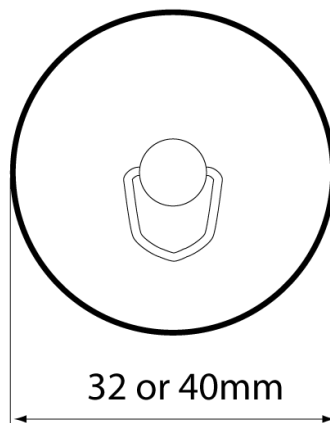

KADO

Kado Era Plug & Waste 32mm Chrome

9507765

SPECIFICATIONS

Recommended Use	Domestic, Hotel & Commercial
Material	DR Brass
Colour	Chrome
Finish	Polished

WARRANTY

Warranty - Domestic Use	12 Months

Please refer to Warranty Page for full Terms and Conditions

Dimensions are nominal measurements only.

CLEANING RECOMMENDATIONS:

We recommend using a soft cloth or moist sponge with soapy water or mild detergent. Rinse with clean water, towel dry after cleaning. Clean regularly to protect surface finish. Do not use chemical or abrasive cleaners, avoid using a scrubbing brush or scourer sponge to clean. A soft brush can be used for hard to reach places. Damage caused by any improper treatment is not covered by the product warranty. Refer to Warranty Conditions.

Disclaimer: Products in this specification manual must by regulation be installed by licensed and registered trade people. The manufacturer/distributor reserves the right to vary specifications or delete models from their range without prior notification. Dimensions are nominal measurements only. Dimensions and set-outs listed are correct at time of publication however the manufacturer/distributor takes no responsibility for printing errors.

Published 13/04/2022

To see the complete Kado range go to
www.reece.com.au