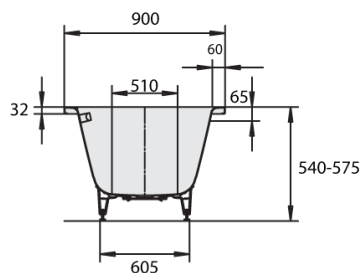

Kaldewei Puro Duo 1900x900x420 with Overflow Chrome

2263845

SPECIFICATIONS

Recommended Use	Domestic, Hotel & Commercial
Material	Steel Enamel
Colour	White
Capacity	217 ltr
Weight	61 kg
Overflow Configuration	Overflow
Mounting	Inset
Plug & Waste Size	40mm
Plug & Waste	Included

WARRANTY

Warranty - Domestic Use	30 Years
Parts Replacement Only	12 Months

Please refer to Warranty Page for full Terms and Conditions

Dimensions are nominal measurements only.

CLEANING RECOMMENDATIONS:

We recommend the use of soapy water or approved cleaners. This product should not be cleaned with abrasive materials. Damage caused by any improper treatment is not covered by the product warranty. Refer to Warranty Conditions

Disclaimer: Products in this specification manual must by regulation be installed by licensed and registered trade people. The manufacturer/distributor reserves the right to vary specifications or delete models from their range without prior notification. Dimensions are nominal measurements only. Dimensions and set-outs listed are correct at time of publication however the manufacturer/distributor takes no responsibility for printing errors.

Published 01/12/2022

To see the complete Kaldewei range go to www.reece.com.au