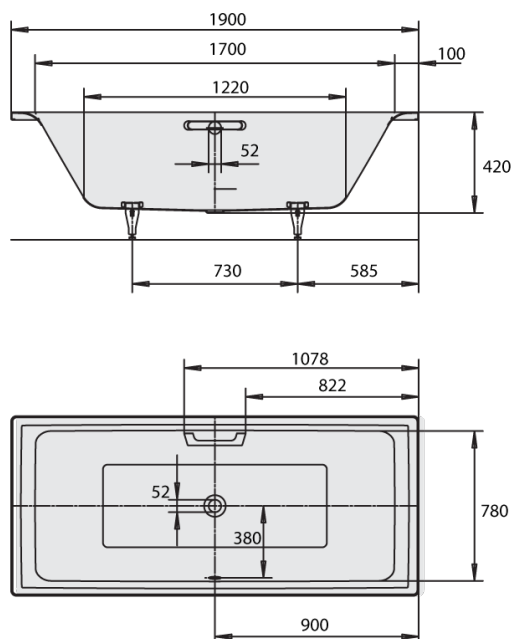

Kaldewei Puro Duo 1900x900x420 with Overflow Chrome

2263845

SPECIFICATIONS

Recommended Use	Domestic, Hotel & Commercial
Material	Steel Enamel
Colour	White
Capacity	217 ltr
Weight	61 kg
Overflow Configuration	Overflow
Mounting	Inset
Plug & Waste Size	40mm
Plug & Waste	Included

WARRANTY

Warranty - Domestic Use	30 Years
Parts Replacement Only	12 Months

Please refer to Warranty Page for full Terms and Conditions

Dimensions are nominal measurements only.

CLEANING RECOMMENDATIONS:

We recommend the use of soapy water or approved cleaners. This product should not be cleaned with abrasive materials. Damage caused by any improper treatment is not covered by the product warranty. Refer to Warranty Conditions

Disclaimer: Products in this specification manual must by regulation be installed by licensed and registered trade people. The manufacturer/distributor reserves the right to vary specifications or delete models from their range without prior notification. Dimensions are nominal measurements only. Dimensions and set-outs listed are correct at time of publication however the manufacturer/distributor takes no responsibility for printing errors.

Published 01/12/2022

To see the complete Kaldewei range go to www.reece.com.au