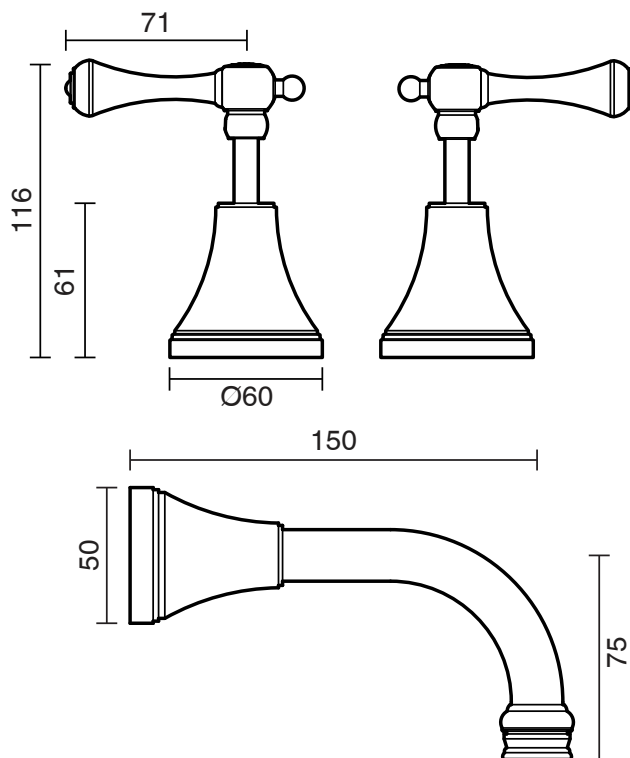

KADO

Kado Era Wall Basin Set 150mm Lever Handle Brass Gold (5 Star)

9508831

SPECIFICATIONS

Recommended Use	Domestic, Hotel & Commercial
Colour	Brass Gold
Finish	Polished
Material	DR Brass
Recommended Pressure Range	150 - 500 kPa
Maximum Continuous Working Temperature	80 deg C
Suitable for Storage Tank Hot Water	Yes
Suitable for Continuous Flow Hot Water	Yes
Suitable for Gravity Feed Hot Water	No

WARRANTY

Warranty - Domestic Use	10 Years
Spare Parts & Labour	12 Months

Please refer to Warranty Page for full Terms and Conditions

Dimensions are nominal measurements only.

CLEANING RECOMMENDATIONS:

We recommend the use of soapy water or approved cleaners. This product should not be cleaned with abrasive materials. Damage caused by any improper treatment is not covered by the product warranty. Refer to Warranty Conditions

Disclaimer: Products in this specification manual must by regulation be installed by licensed and registered trade people. The manufacturer/distributor reserves the right to vary specifications or delete models from their range without prior notification. Dimensions are nominal measurements only. Dimensions and set-outs listed are correct at time of publication however the manufacturer/distributor takes no responsibility for printing errors.

Published 12/10/2023

To see the complete Kado range go to www.reece.com.au