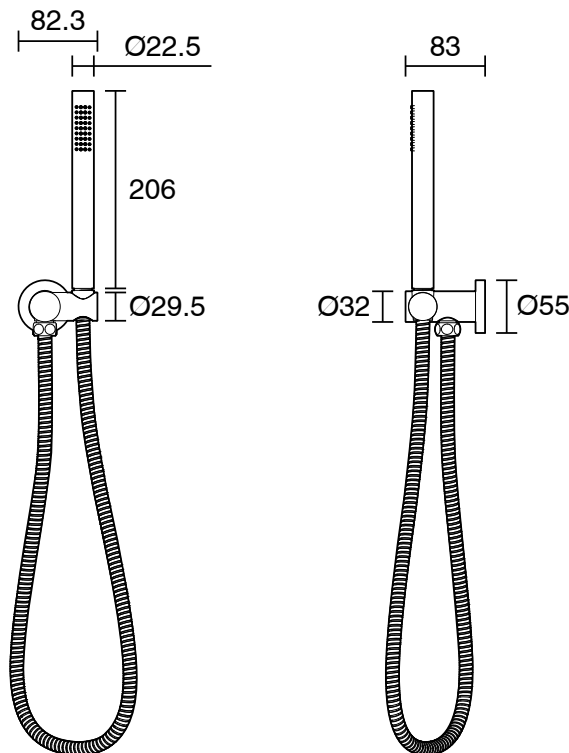

Milli Meld Microphone Handshower with Water Inlet Swivel Wall Bracket Chrome (4 Star)

4205791

SPECIFICATIONS

Recommended Use	Domestic, Hotel & Commercial
Colour	Chrome
Material	DR Brass
Recommended Pressure Range	300 - 500 kPa
Maximum Continuous Working Temperature	65 deg C
Suitable for Storage Tank Hot Water	Yes
Suitable for Continuous Flow Hot Water	Yes
Suitable for Gravity Feed Hot Water	No

WARRANTY

Warranty - Domestic Use	15 Years
Spare Parts & Labour	12 Months

Please refer to Warranty Page for full Terms and Conditions

Dimensions are nominal measurements only.

CLEANING RECOMMENDATIONS:

We recommend the use of soapy water or approved cleaners. This product should not be cleaned with abrasive materials. Damage caused by any improper treatment is not covered by the product warranty. Refer to Warranty Conditions

Disclaimer: Products in this specification manual must by regulation be installed by licensed and registered trade people. The manufacturer/distributor reserves the right to vary specifications or delete models from their range without prior notification. Dimensions are nominal measurements only. Dimensions and set-outs listed are correct at time of publication however the manufacturer/distributor takes no responsibility for printing errors.

Published 12/10/2023

To see the complete Milli range go to www.reece.com.au