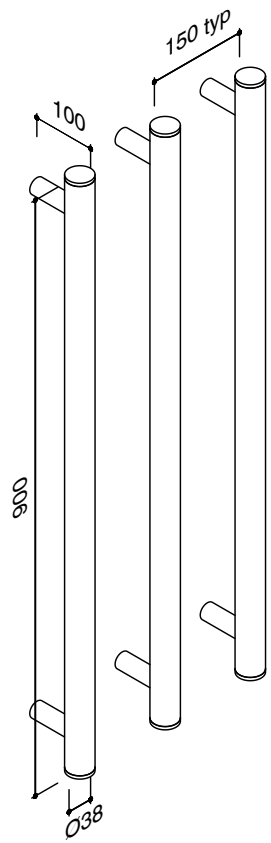

**Milli Mood Edit Vertical Triple Heated Towel Rail 900 x 38mm Brushed Brass Gold**

2020244

SPECIFICATIONS	
Recommended Use	Domestic, Hotel & Commercial
Colour	Brushed Brass Gold
Material	Copper Tube
Electrical Connection	Hardwired
Electrical Connection Position	Bottom Bracket
Heating Method	Water Filled
Power Wattage	20 W
Voltage	240 Volts
IP Rating	IPX5
WARRANTY	
Warranty - Domestic Use	10 Years
Spare Parts & Labour	12 Months

*Please refer to Warranty Page for full Terms and Conditions*

Dimensions are nominal measurements only.

**CLEANING RECOMMENDATIONS:**

We recommend the use of a soft dry cloth. This product should not be cleaned with abrasive materials or cleaning agents. Damage caused by improper treatment is not covered by the product warranty - refer to warranty conditions.

**Disclaimer:** Products in this specification manual must by regulation be installed by licensed and registered trade people. The manufacturer/distributor reserves the right to vary specifications or delete models from their range without prior notification. Dimensions are nominal measurements only. Dimensions and set-outs listed are correct at time of publication however the manufacturer/distributor takes no responsibility for printing errors.