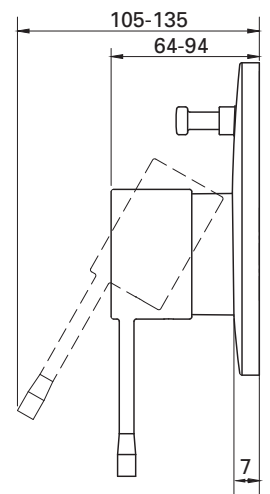

Product Description:
Single Lever Shower/Bath Mixer with Diverter Trim-Set

Standard Specification:
Concealed Inwall Body for final installation - 32963001
Trimset only, not supplied with concealed body

Automatic Diverter: Bath/
Shower