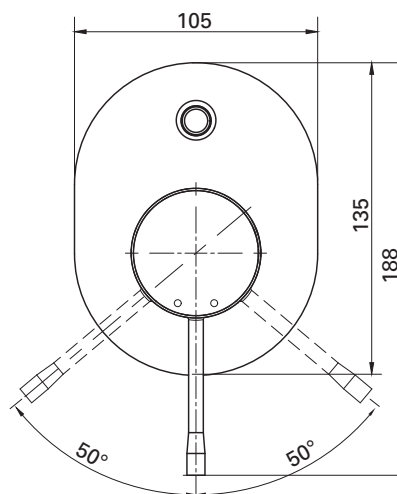

Product Description:
Single Lever Shower/Bath Mixer with Diverter Trim-Set

Standard Specification:
Concealed Inwall Body for final installation - 32963001
Trimset only, not supplied with concealed body

Automatic Diverter: Bath/
Shower