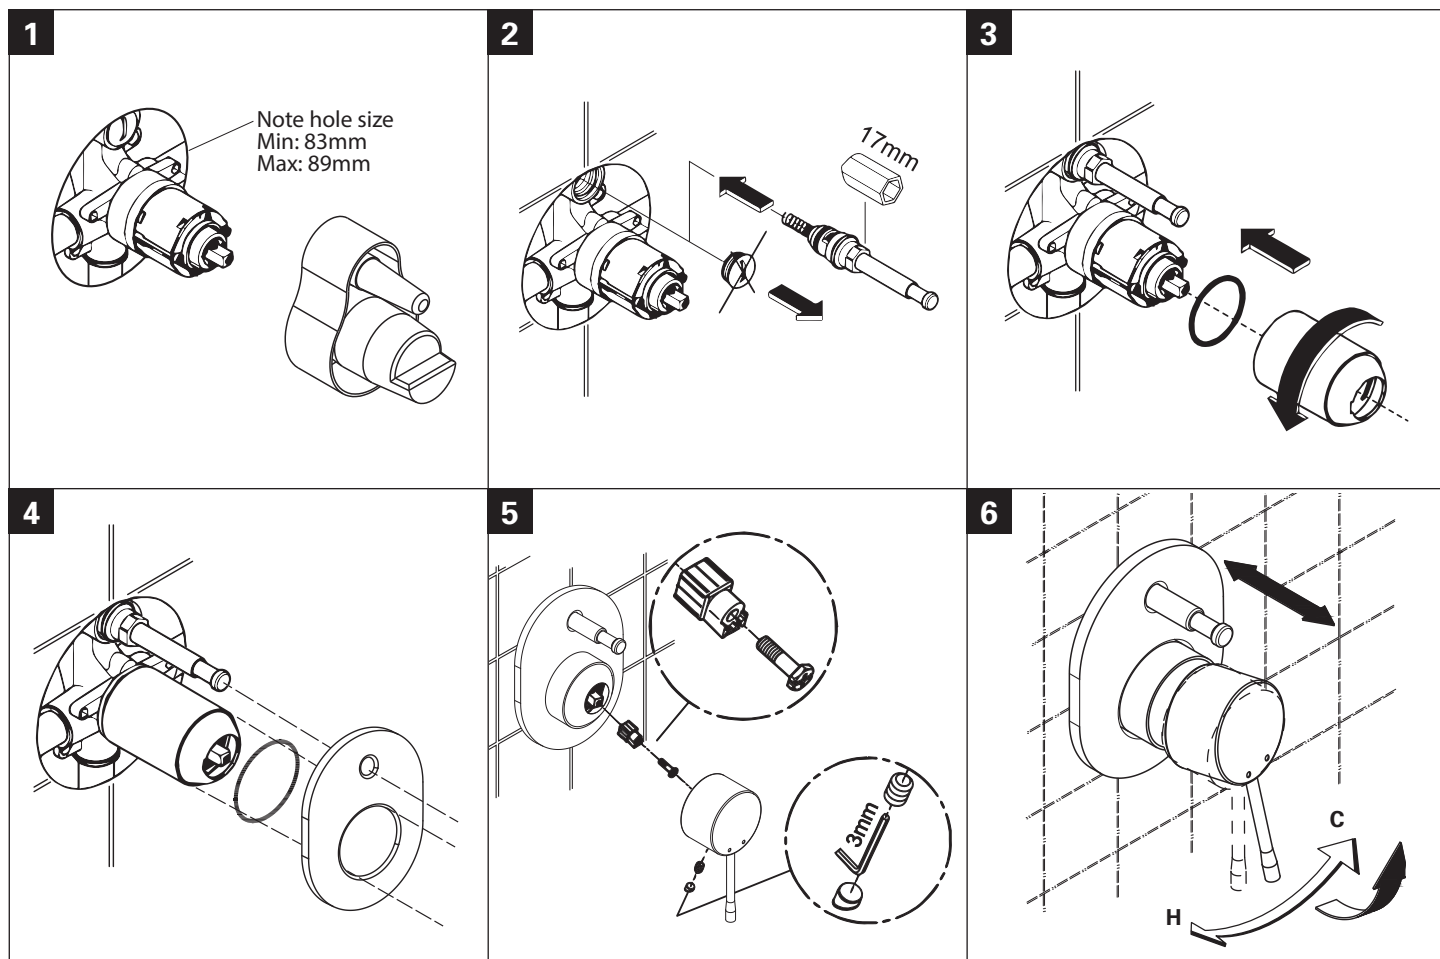

ESSENCE NEW
SINGLE LEVER DIVERTER MIXER TRIMSET
MODEL #1001762

Pure Freude
an Wasser

Product Specifications

Product Description:
Single Lever Shower/Bath Mixer with Diverter Trim-Set

Standard Specification:
Concealed Inwall Body for final installation - 32963001
Trimset only, not supplied with concealed body

Automatic Diverter: Bath/
Shower

Installation instructions

Installation Instructions

Flush piping system prior and after installation of fitting thoroughly!

This product must be installed in conformance with local codes e.g. AS/NZS 3500 series of standard!

Installation and connection, see Figs [1] to [6]. Refer to the dimensional drawing above. To be installed with 33961000 concealed body. **PLEASE NOTE** – Face of noggins need to be positioned a minimum of 43mm & a maximum of 73mm from where the finished wall surface will end up.