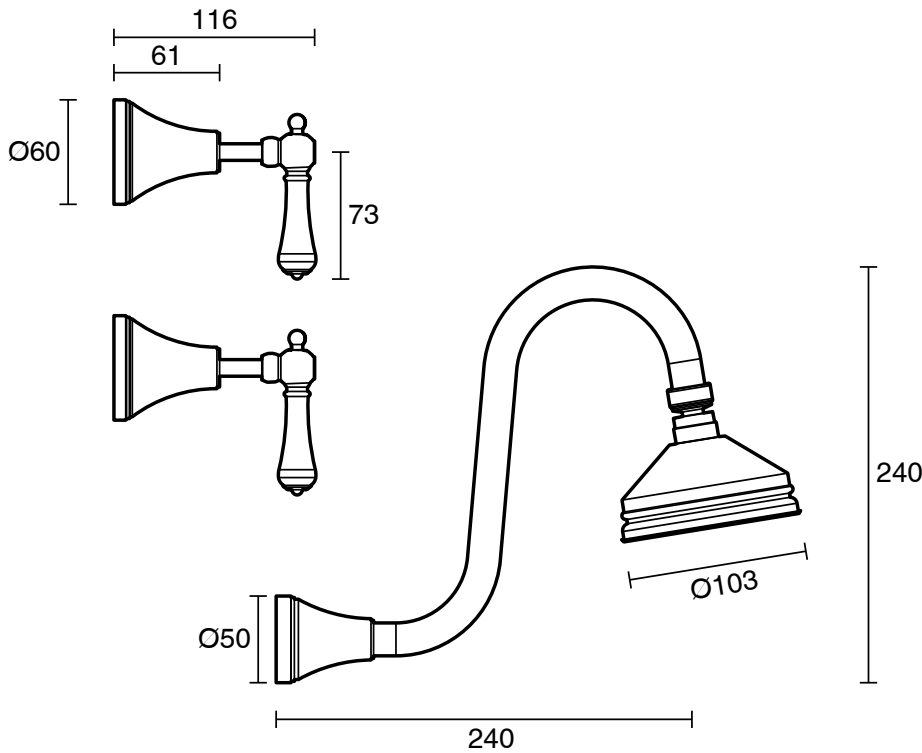

KADO

Kado Era Gooseneck Shower Set Lever Porcelain Handle Chrome (3 Star)

9507557

SPECIFICATIONS

Recommended Use	Domestic, Hotel & Commercial
Colour	Chrome with Porcelain Handles
Finish	Polished
Material	DR Brass
Recommended Pressure Range	150 - 500 kPa
Maximum Continuous Working Temperature	80 deg C
Suitable for Storage Tank Hot Water	Yes
Suitable for Continuous Flow Hot Water	Yes
Suitable for Gravity Feed Hot Water	No

WARRANTY

Warranty - Domestic Use	10 Years
Spare Parts & Labour	12 Months

Please refer to Warranty Page for full Terms and Conditions

Dimensions are nominal measurements only.

CLEANING RECOMMENDATIONS:

We recommend the use of soapy water or approved cleaners. This product should not be cleaned with abrasive materials. Damage caused by any improper treatment is not covered by the product warranty. Refer to Warranty Conditions

Disclaimer: Products in this specification manual must by regulation be installed by licensed and registered trade people. The manufacturer/distributor reserves the right to vary specifications or delete models from their range without prior notification. Dimensions are nominal measurements only. Dimensions and set-outs listed are correct at time of publication however the manufacturer/distributor takes no responsibility for printing errors.

Published 12/10/2023

To see the complete Kado range go to www.reece.com.au