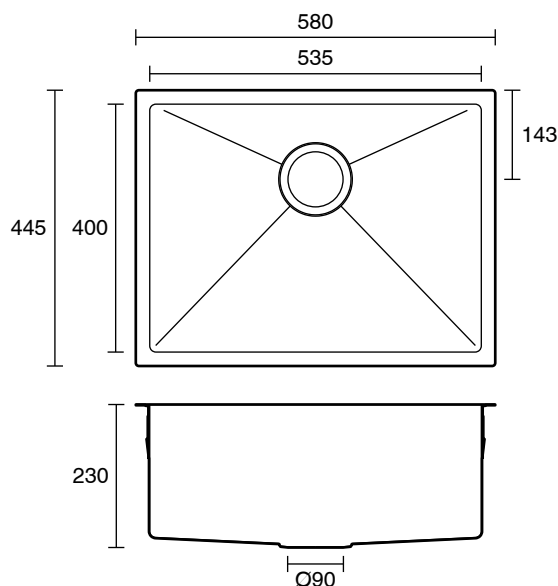

### SPECIFICATIONS

Recommended Use	Domestic, Hotel & Commercial
Bowl Type	Single Bowl
Mounting	Inset / Undermount
Overflow Configuration	No Overflow
Taphole Configuration	No Taphole
Sink Colour	Stainless Steel
Finish	Satin
Material	Stainless Steel (316 Grade)
Plug & Waste Size	90mm

Dimensions are nominal measurements only.